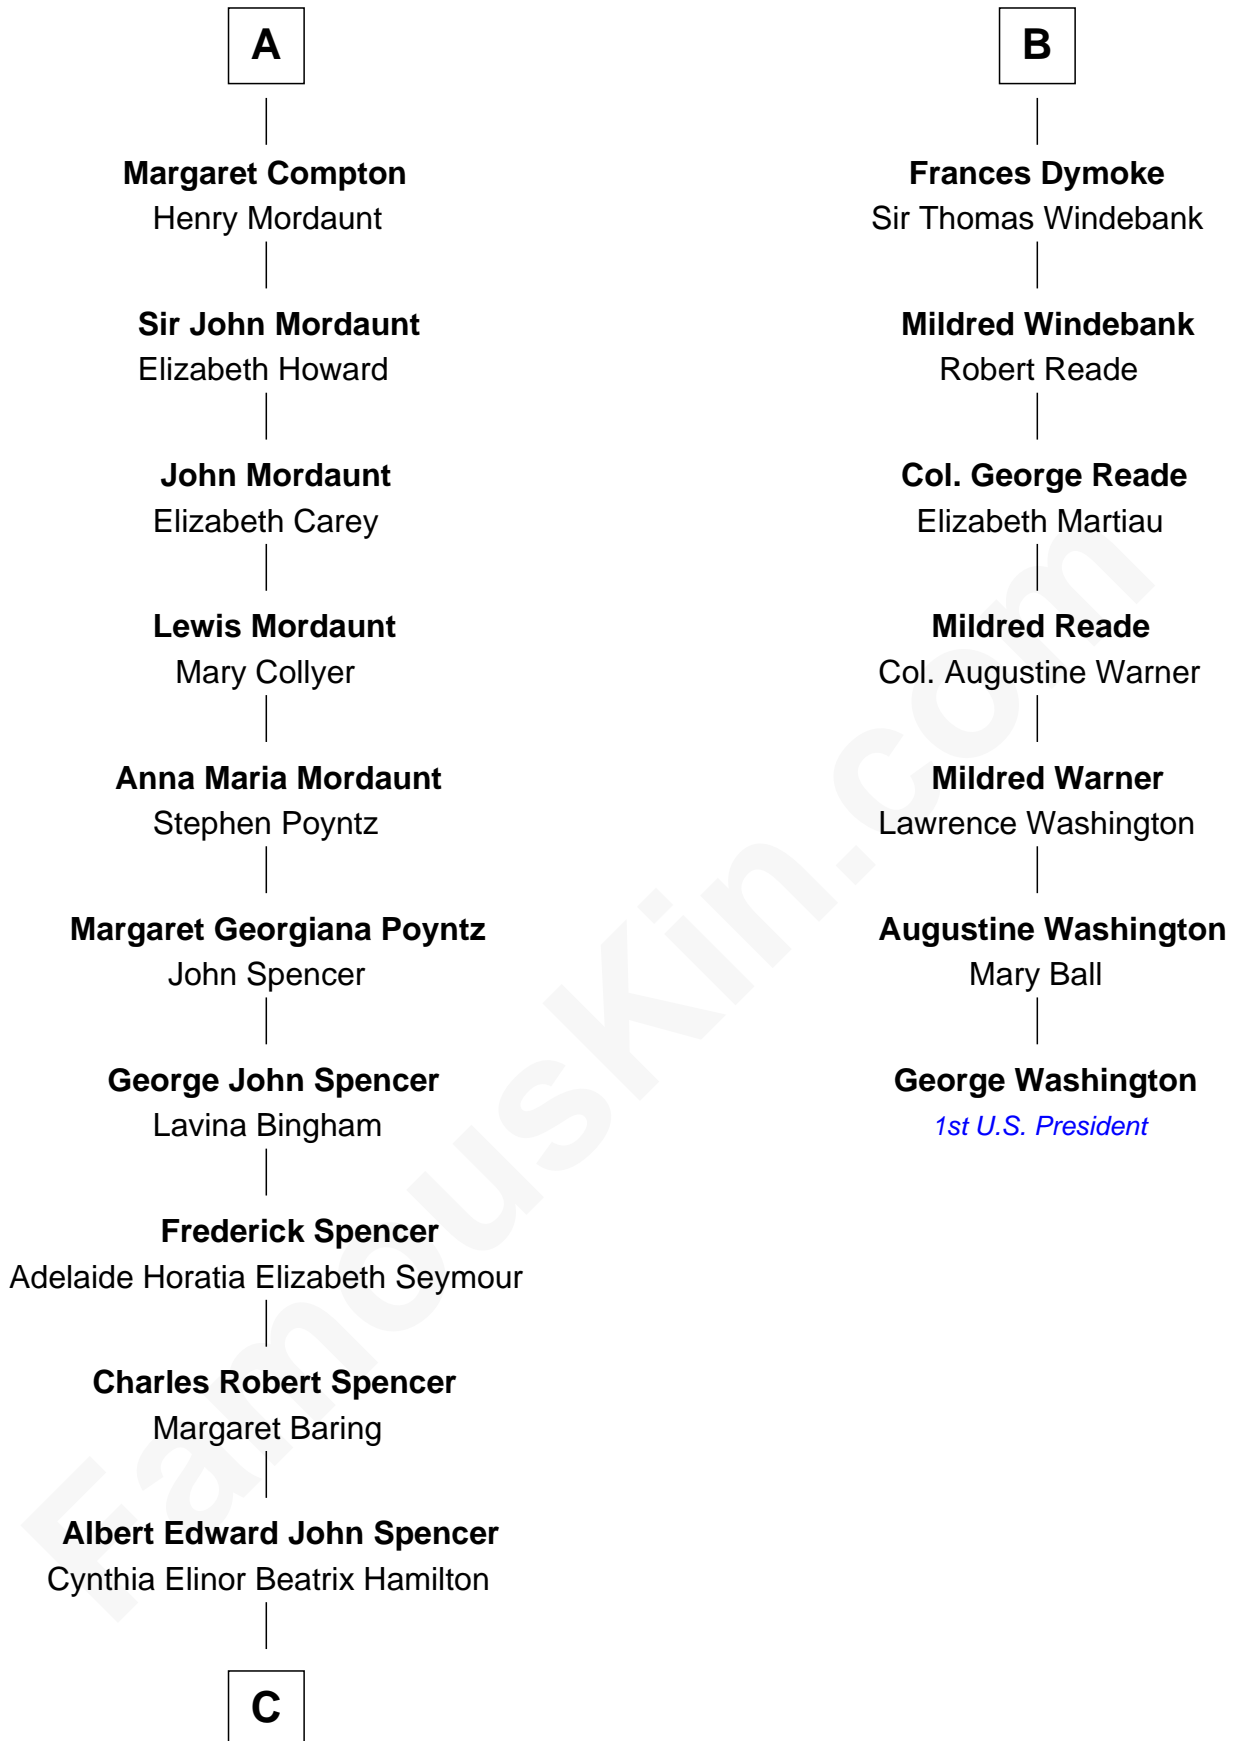

FamousKin.com
Relationship Chart of
Prince William
Prince of Wales

13th cousin 6 times removed of
George Washington
1st U.S. President

Sir Paon de Roet

C

Edward John Spencer
Frances Ruth Burke Roche

Princess Diana Frances Spencer
Charles III, King of the United Kingdom

Prince William
Prince of Wales

FamousKin.com