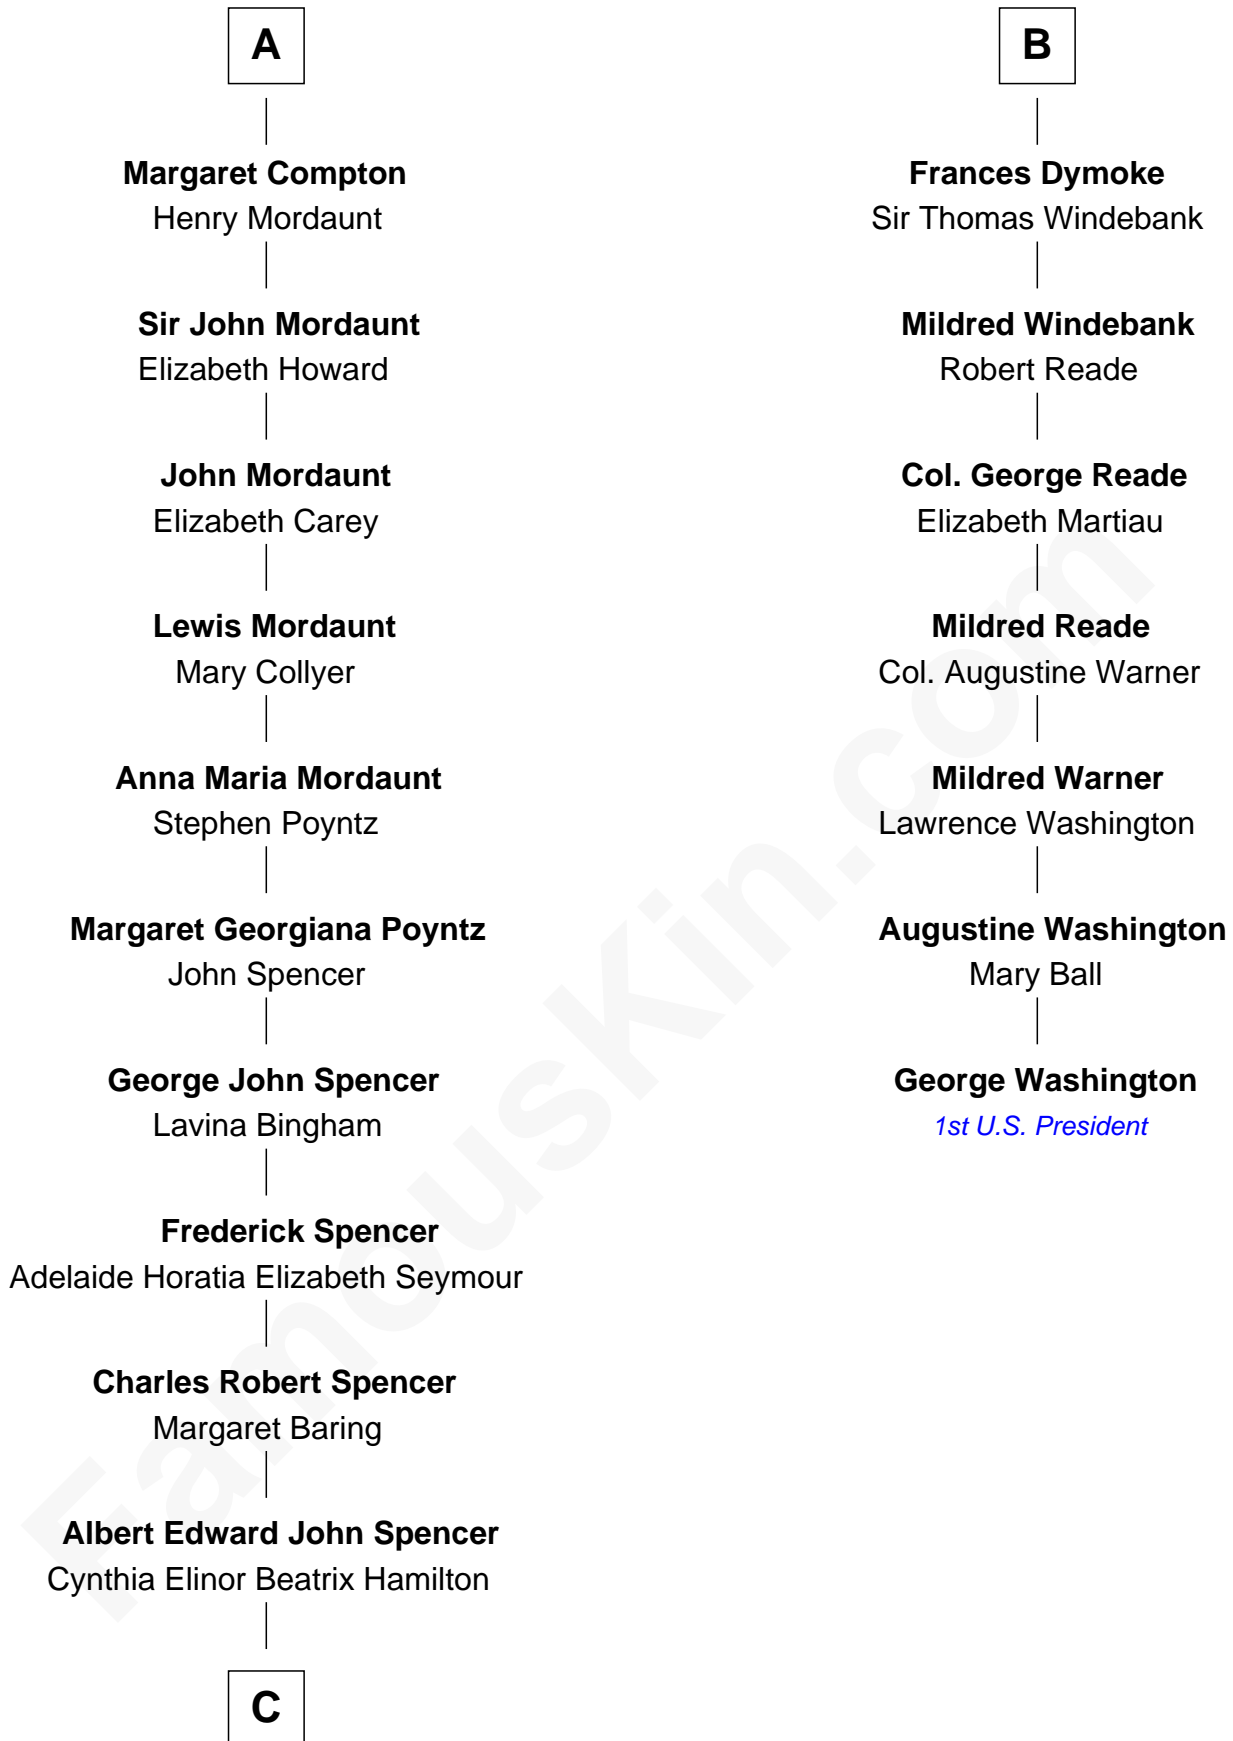

**FamousKin.com**  
**Relationship Chart of**  
**Prince William**  
*Prince of Wales*

13th cousin 6 times removed of  
**George Washington**  
*1st U.S. President*

**Sir Ralph de Neville**  
 Alice de Audley

**C**

Edward John Spencer  
Frances Ruth Burke Roche

Princess Diana Frances Spencer  
Charles III, King of the United Kingdom

Prince William  
*Prince of Wales*

FamousKin.com