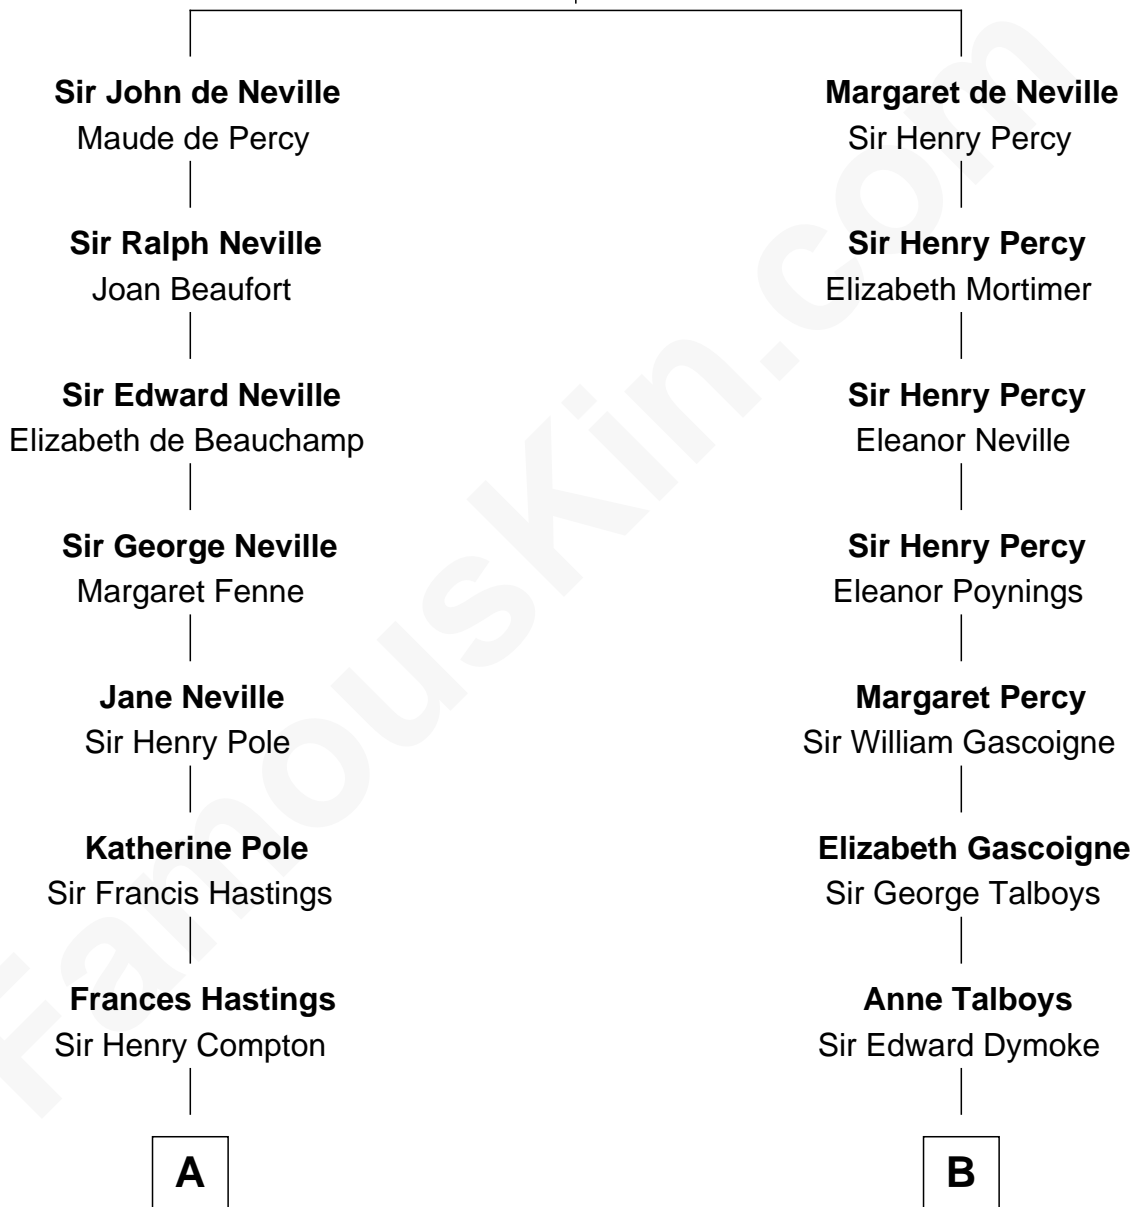

**FamousKin.com**  
**Relationship Chart of**  
**Prince William**  
*Prince of Wales*

13th cousin 6 times removed of  
**George Washington**  
*1st U.S. President*

**Sir Ralph de Neville**  
 Alice de Audley

**C**

Edward John Spencer  
Frances Ruth Burke Roche

Princess Diana Frances Spencer  
Charles III, King of the United Kingdom

Prince William  
*Prince of Wales*

FamousKin.com