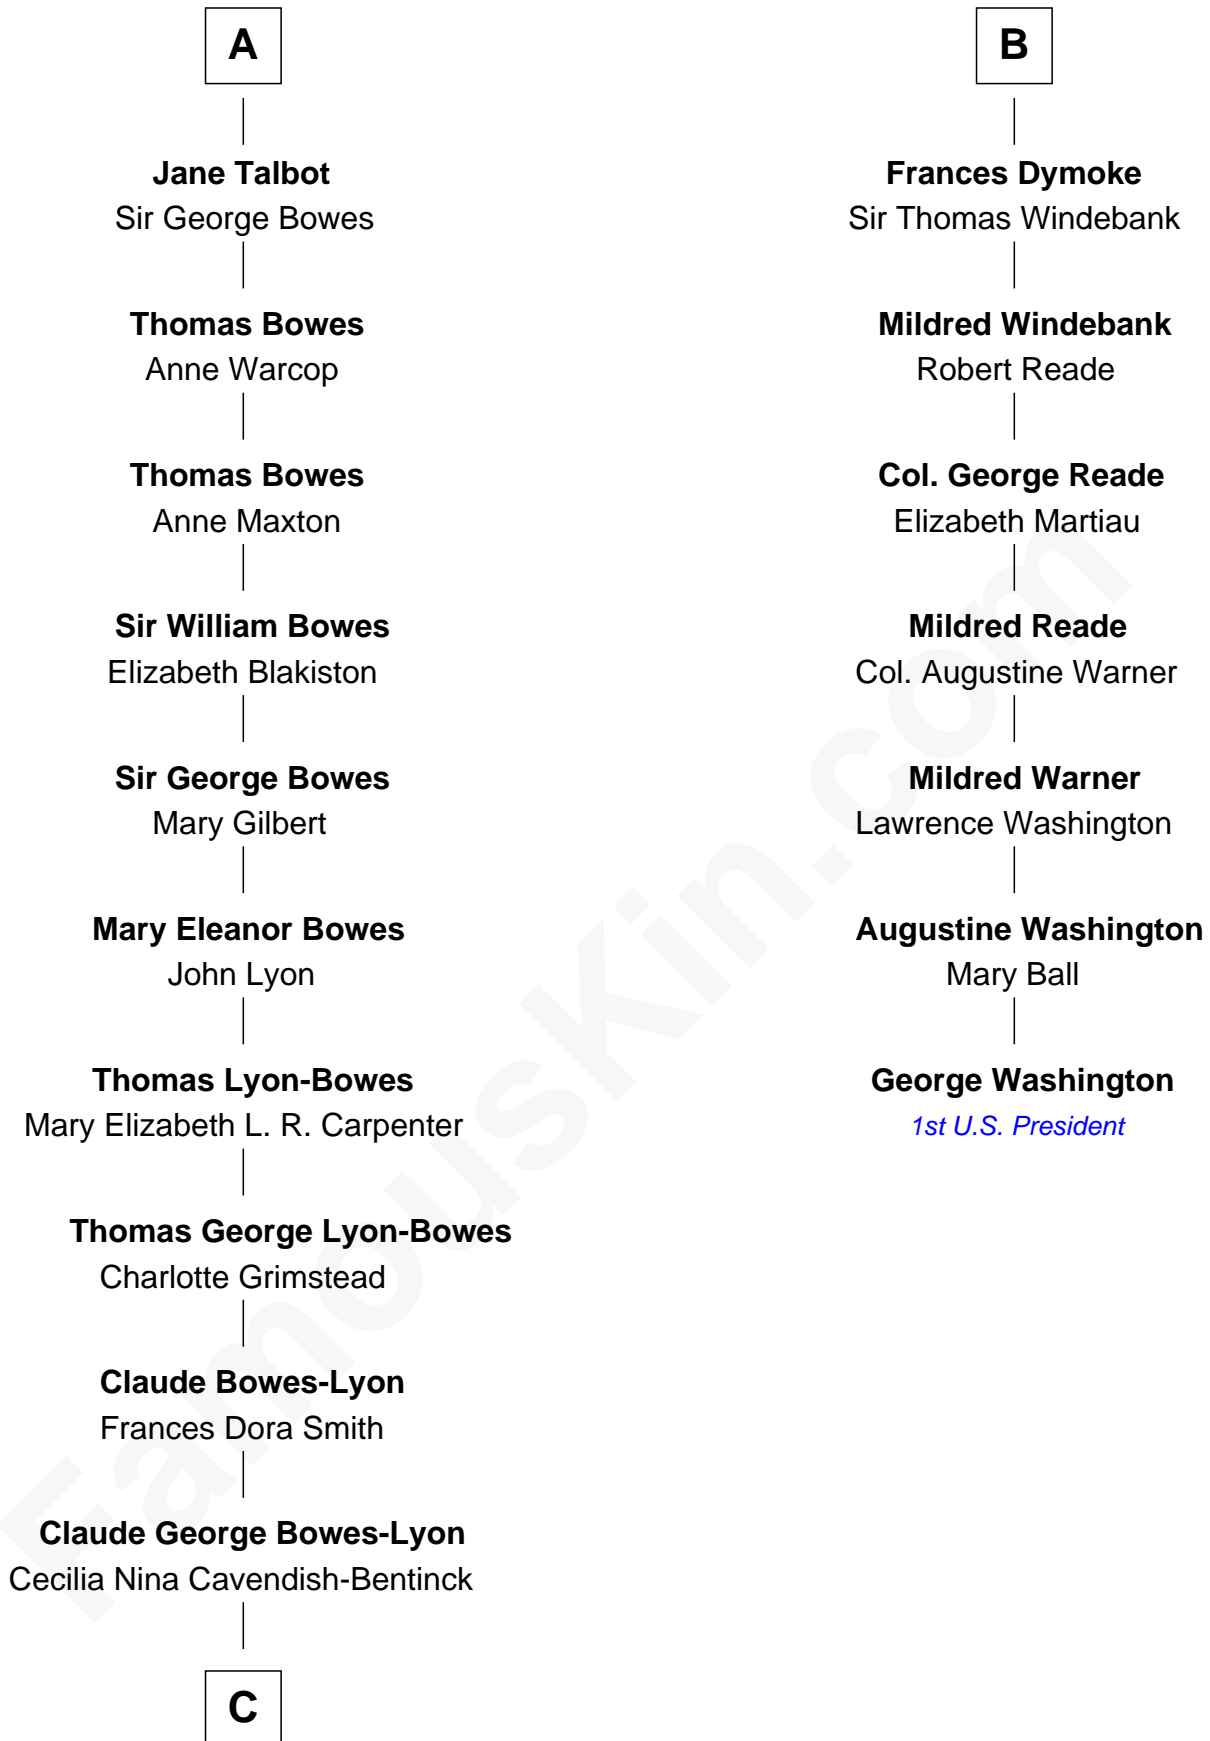

FamousKin.com
Relationship Chart of
Prince William
Prince of Wales

13th cousin 7 times removed of
George Washington
1st U.S. President

Sir William de Ros
 Margery de Badlesmere

C

Elizabeth Bowes-Lyon

George VI, King of the United Kingdom

Elizabeth II, Queen of the United Kingdom

Prince Philip of Edinburgh

Charles III, King of the United Kingdom

Princess Diana Frances Spencer

Prince William

Prince of Wales