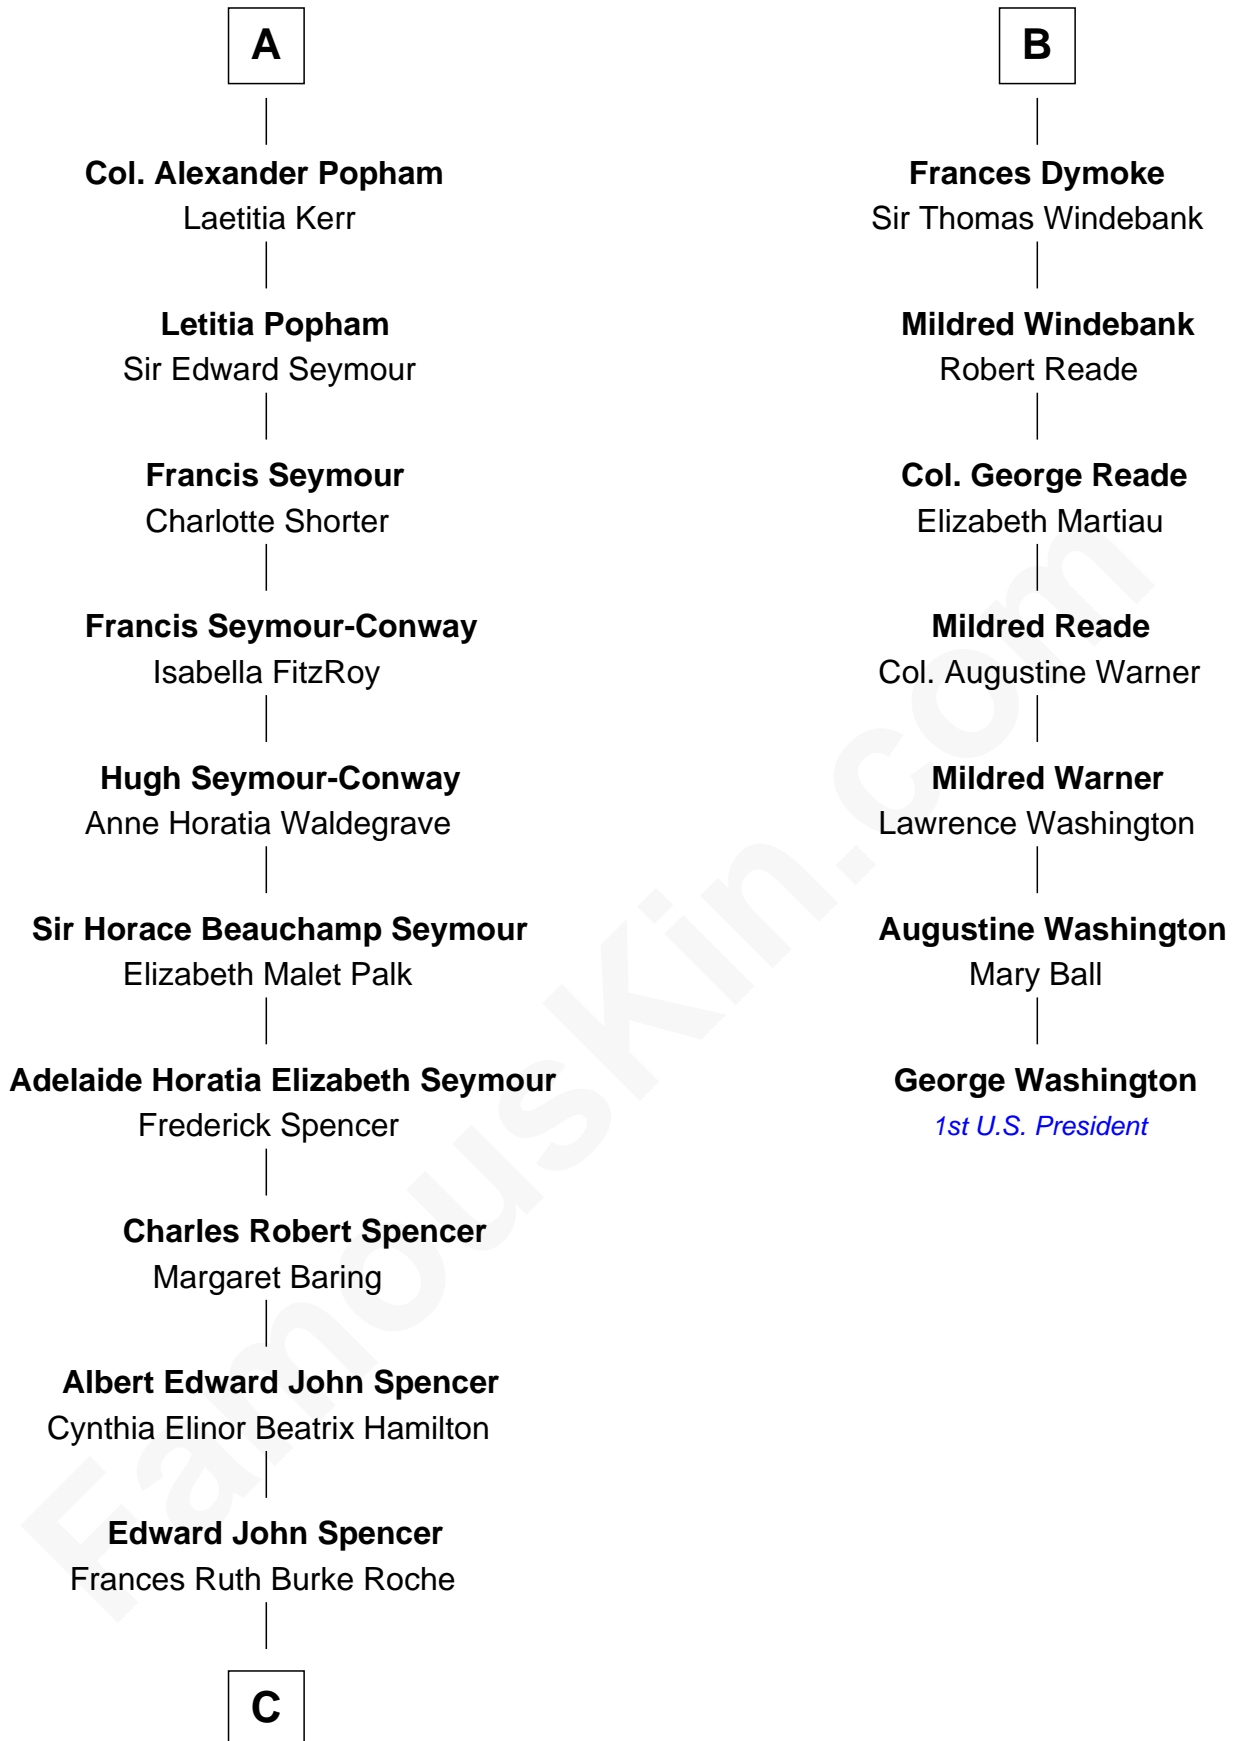

FamousKin.com

Relationship Chart of

Prince William

Prince of Wales

13th cousin 5 times removed of

George Washington

1st U.S. President

Sir Hugh de Stafford
Philippa de Beauchamp

A

Margaret de Stafford
Sir Ralph Neville

Ralph de Neville
Mary Ferrers

John Neville
Elizabeth Newmarch

Jane de Neville
Sir William Gascoigne

Sir William Gascoigne
Margaret Percy

Elizabeth Gascoigne
Sir George Talboys

Anne Talboys
Sir Edward Dymoke

B

C

Princess Diana Frances Spencer
Charles III, King of the United Kingdom

Prince William
Prince of Wales

FamousKin.com

William photo by [InSapphoWeTrust](#) (CC BY-SA 2.0)