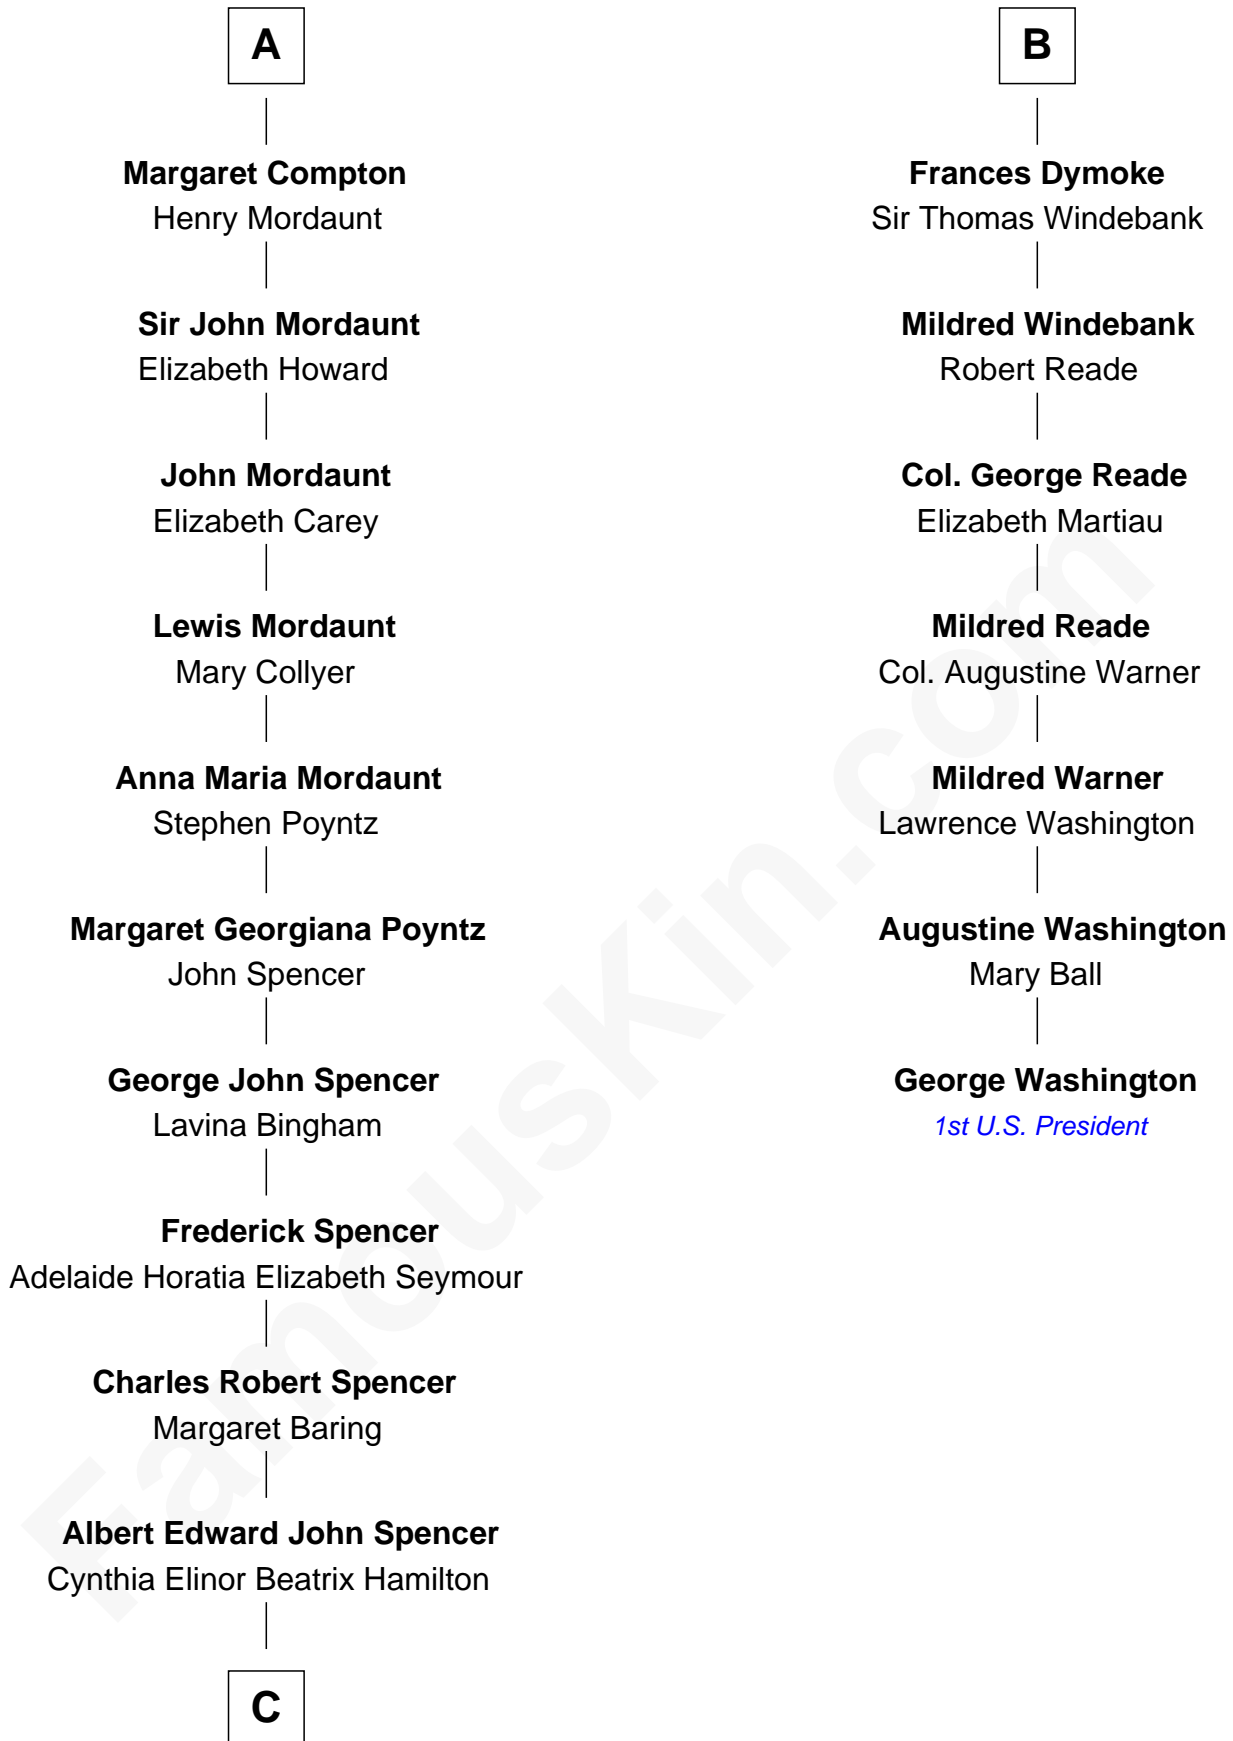

**FamousKin.com**  
**Relationship Chart of**  
**Prince William**  
*Prince of Wales*

13th cousin 6 times removed of  
**George Washington**  
*1st U.S. President*

**C**

**Edward John Spencer**  
Frances Ruth Burke Roche

**Princess Diana Frances Spencer**  
Charles III, King of the United Kingdom

**Prince William**  
*Prince of Wales*

FamousKin.com