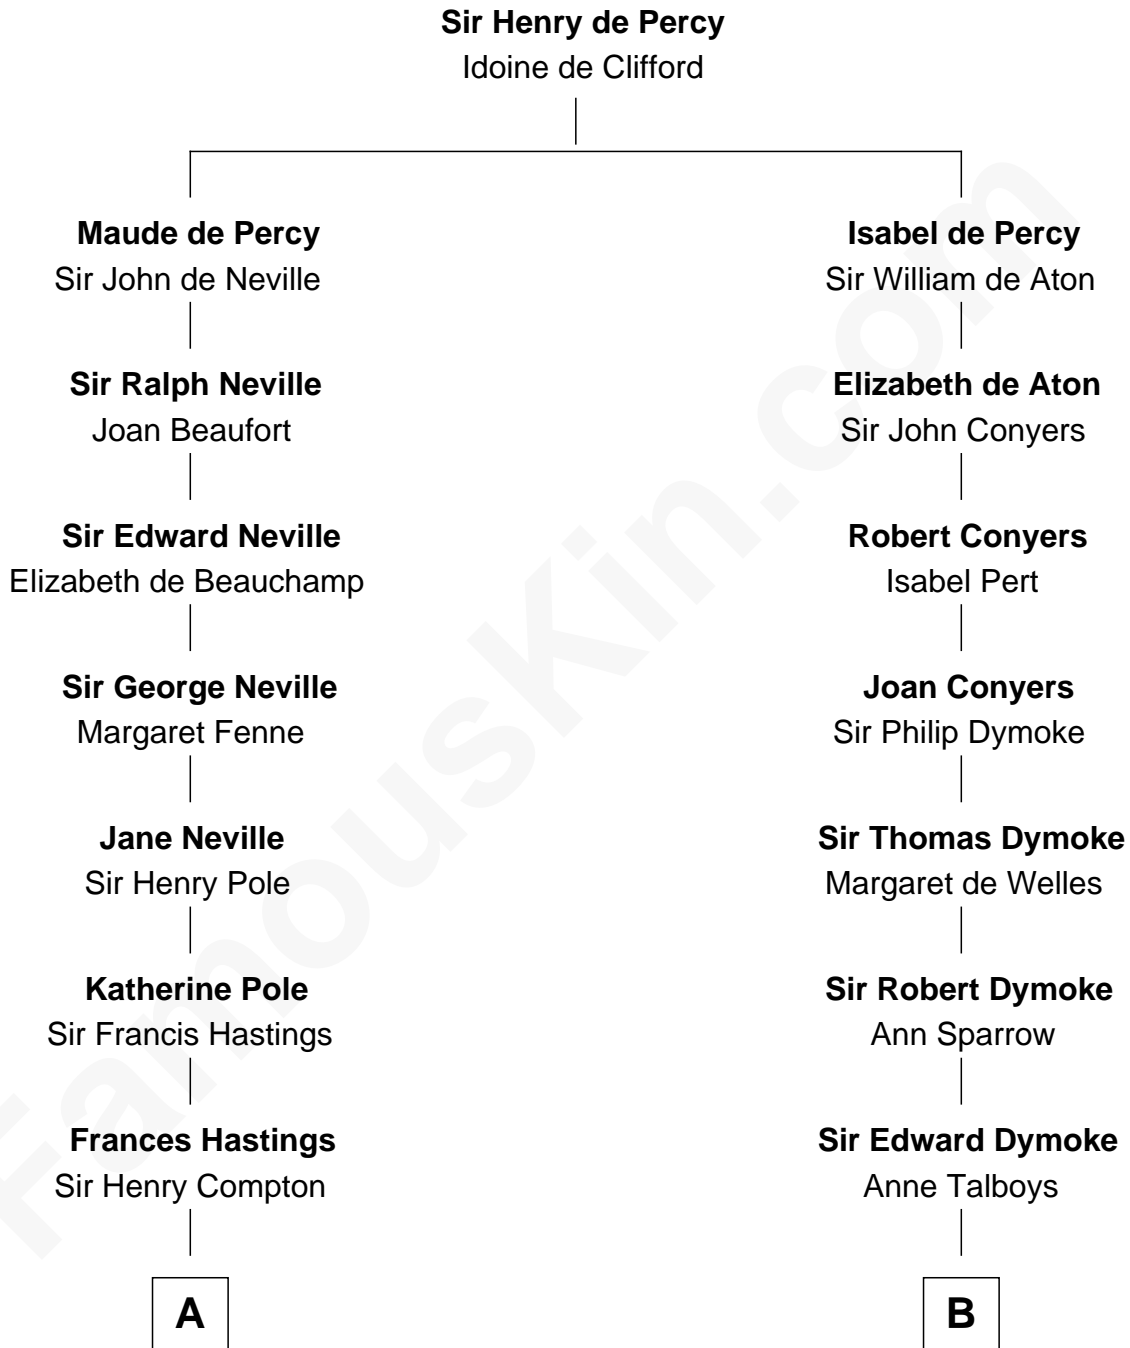

**FamousKin.com**  
**Relationship Chart of**  
**Prince William**  
*Prince of Wales*

13th cousin 6 times removed of  
**George Washington**  
*1st U.S. President*

**C**

**Edward John Spencer**  
Frances Ruth Burke Roche

**Princess Diana Frances Spencer**  
Charles III, King of the United Kingdom

**Prince William**  
*Prince of Wales*

FamousKin.com