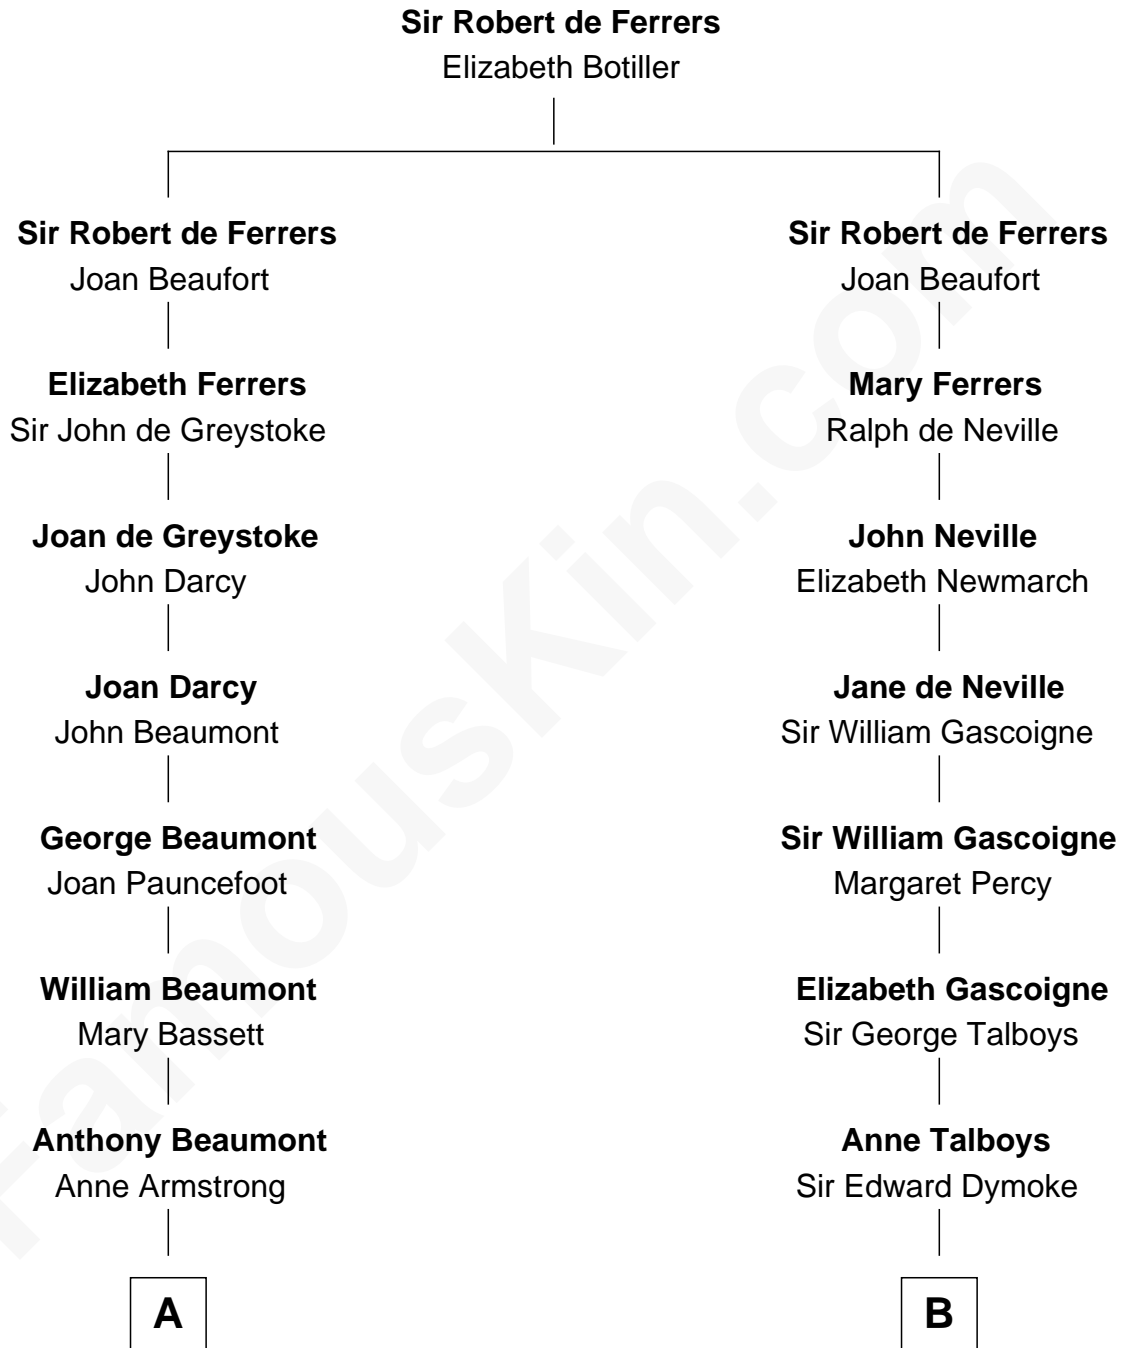

FamousKin.com
Relationship Chart of
Prince William
Prince of Wales

13th cousin 7 times removed of
George Washington
1st U.S. President

C

Cynthia Elinor Beatrix Hamilton

Albert Edward John Spencer

Edward John Spencer

Frances Ruth Burke Roche

Princess Diana Frances Spencer

Charles III, King of the United Kingdom

Prince William

Prince of Wales

FamousKin.com