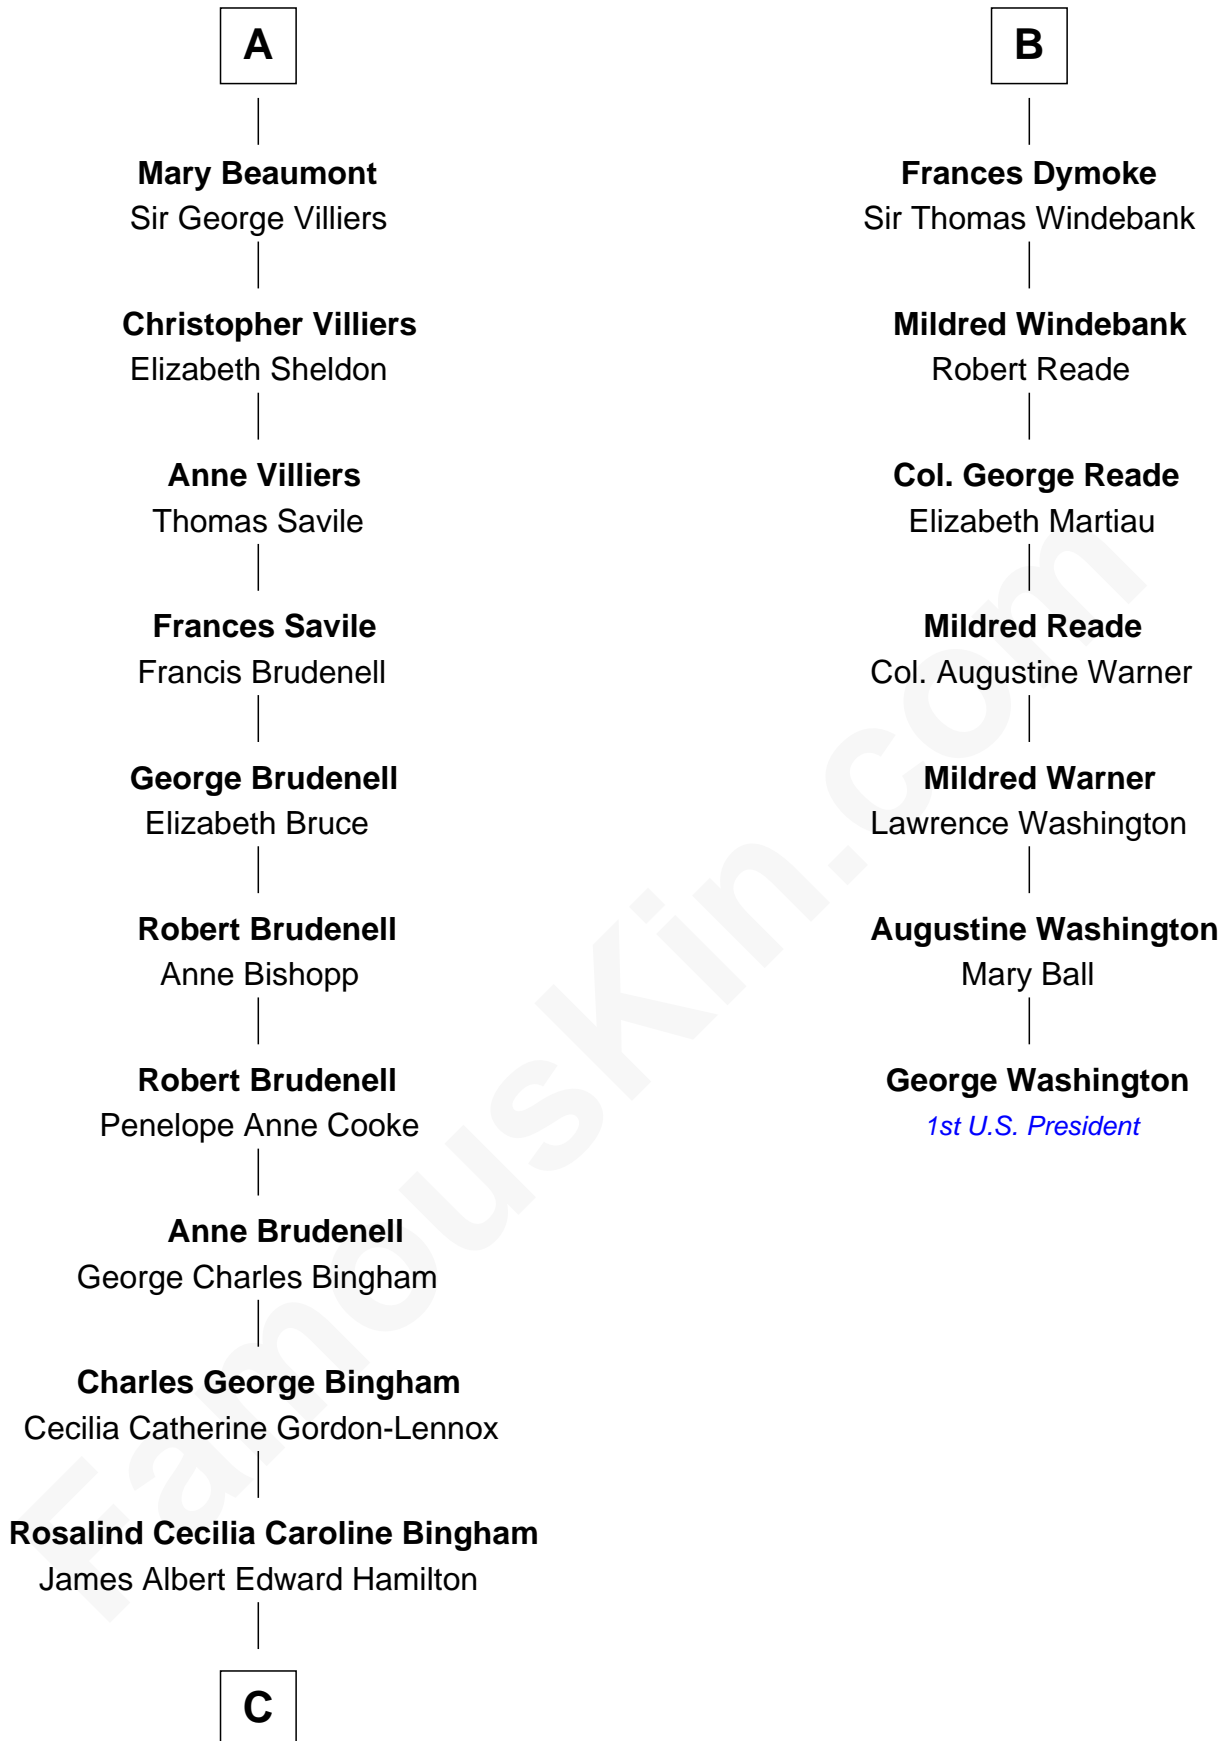

FamousKin.com
Relationship Chart of
Prince William
Prince of Wales

13th cousin 7 times removed of
George Washington
1st U.S. President

C

Cynthia Elinor Beatrix Hamilton

Albert Edward John Spencer

Edward John Spencer

Frances Ruth Burke Roche

Princess Diana Frances Spencer

Charles III, King of the United Kingdom

Prince William

Prince of Wales

FamousKin.com