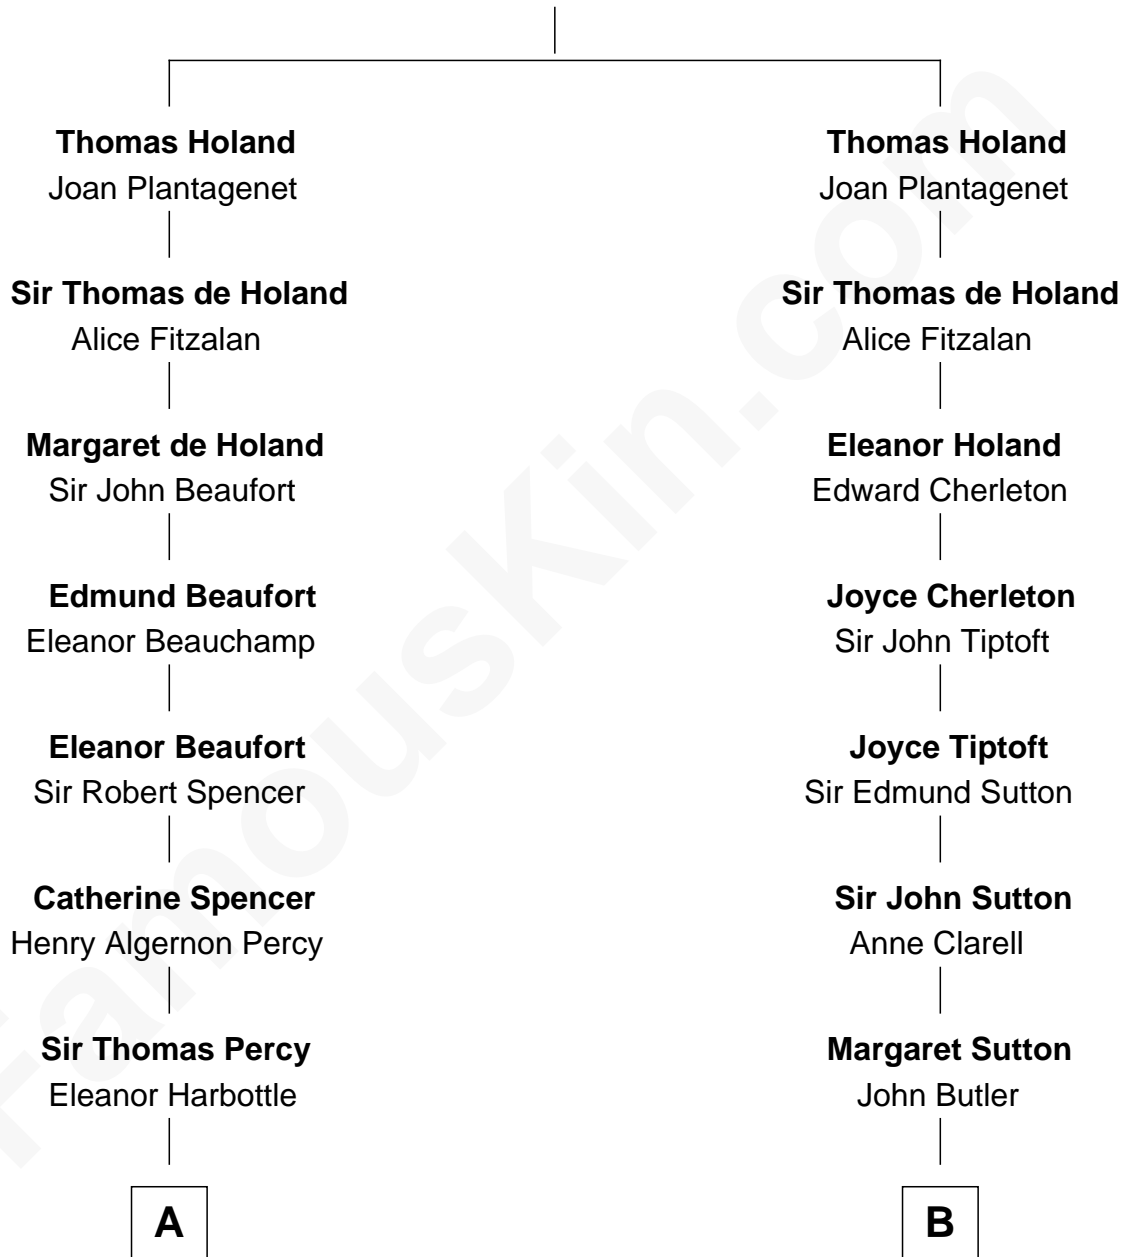

**FamousKin.com**  
**Relationship Chart of**  
**Prince William**  
*Prince of Wales*

13th cousin 8 times removed of  
**George Washington**  
*1st U.S. President*

**Sir Robert de Holland**  
 Maude la Zouche

**A**

**Henry Percy**  
Katherine Neville

**Henry Percy**  
Dorothy Devereux

**Dorothy Percy**  
Robert Sydney

**Dorothy Sydney**  
Henry Spencer

**Sir Robert Spencer**  
Ann Digby

**Sir Charles Spencer**  
Anne Churchill

**John Spencer**  
Georgiana Carolina Carteret

**John Spencer**  
Margaret Georgiana Poyntz

**George John Spencer**  
Lavina Bingham

**Frederick Spencer**  
Adelaide Horatia Elizabeth Seymour

**C**

**B**

**William Butler**  
Margaret Greeke