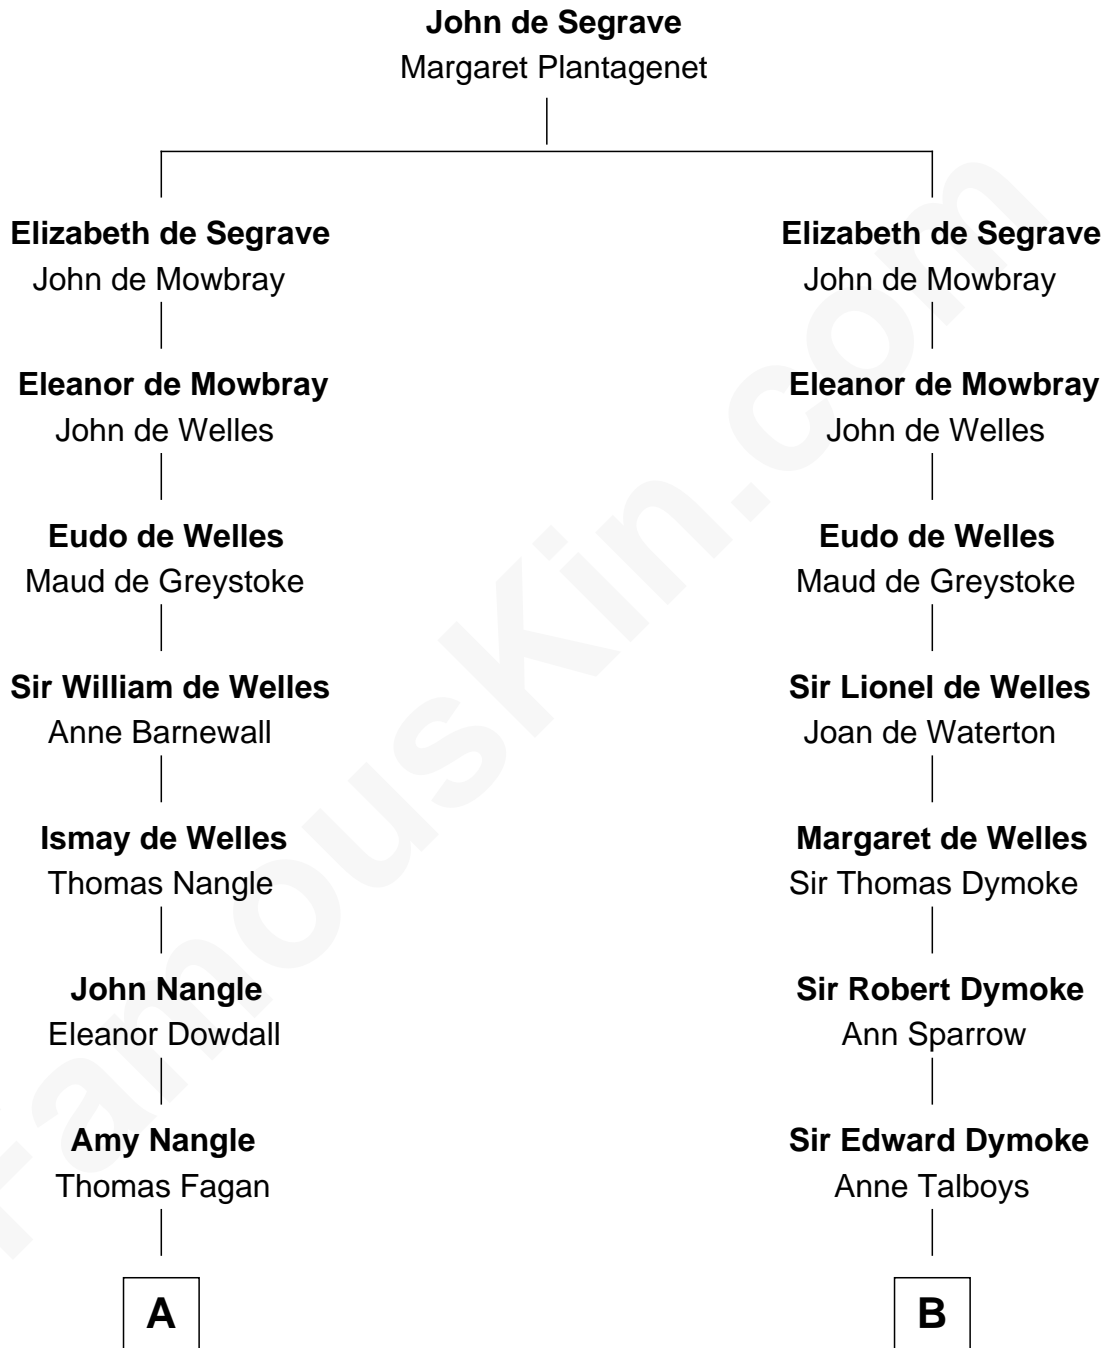

FamousKin.com Relationship Chart of

Prince William

Prince of Wales

13th cousin 7 times removed of

George Washington

1st U.S. President

A

Richard Fagan
Cecily Holmes

John Fagan
Alice Segrave

John Fagan
Beale Knowles

Christopher Fagan
Mary Nagle

Patrick Fagan
Christiana FitzMaurice

Christopher Alexander Fagan
Hyacinthe Gabrielle Varis

Hyacinthe Gabrielle Fagan
Sir Richard Colley Wellesley