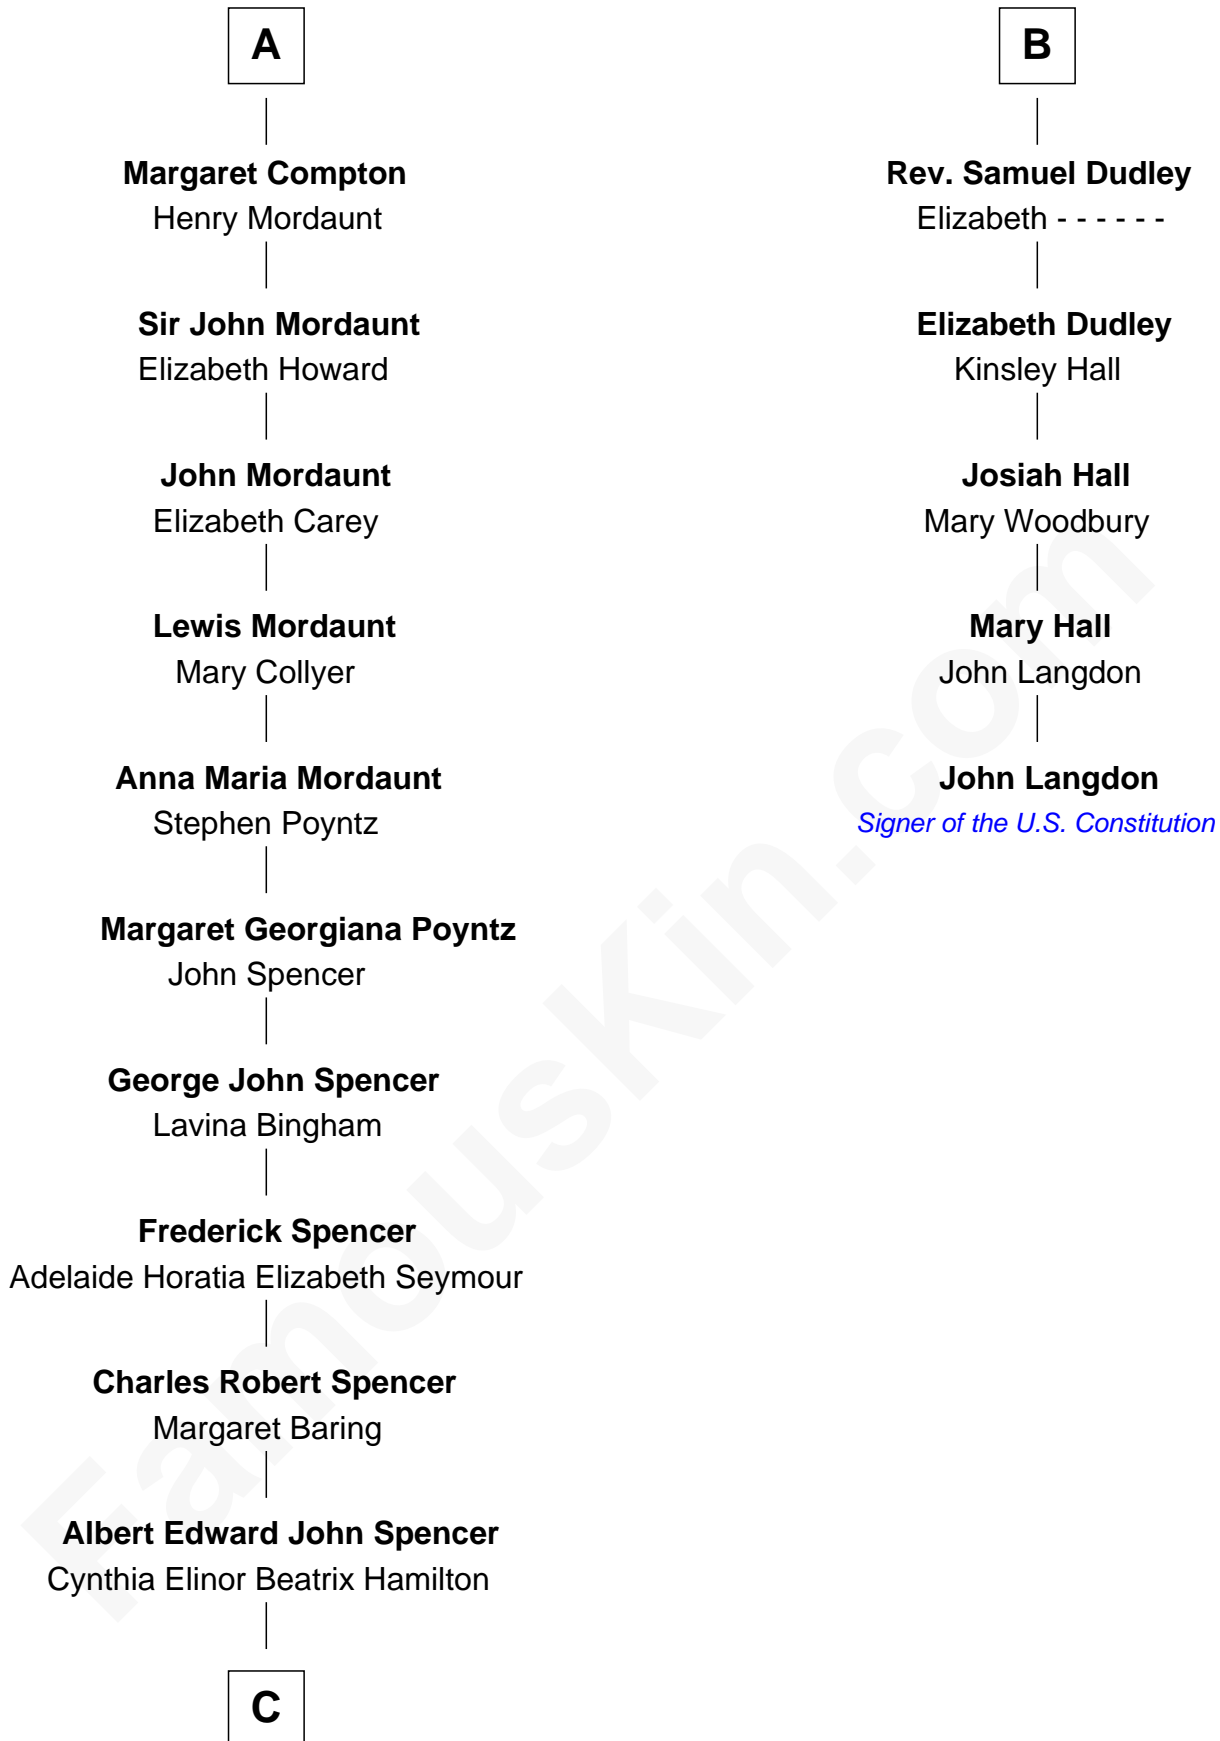

FamousKin.com

Relationship Chart of

Prince William

Prince of Wales

11th cousin 8 times removed of

John Langdon
Signer of the U.S. Constitution

C

—
Edward John Spencer
Frances Ruth Burke Roche

—
Princess Diana Frances Spencer
Charles III, King of the United Kingdom

—
Prince William
Prince of Wales

FamousKin.com