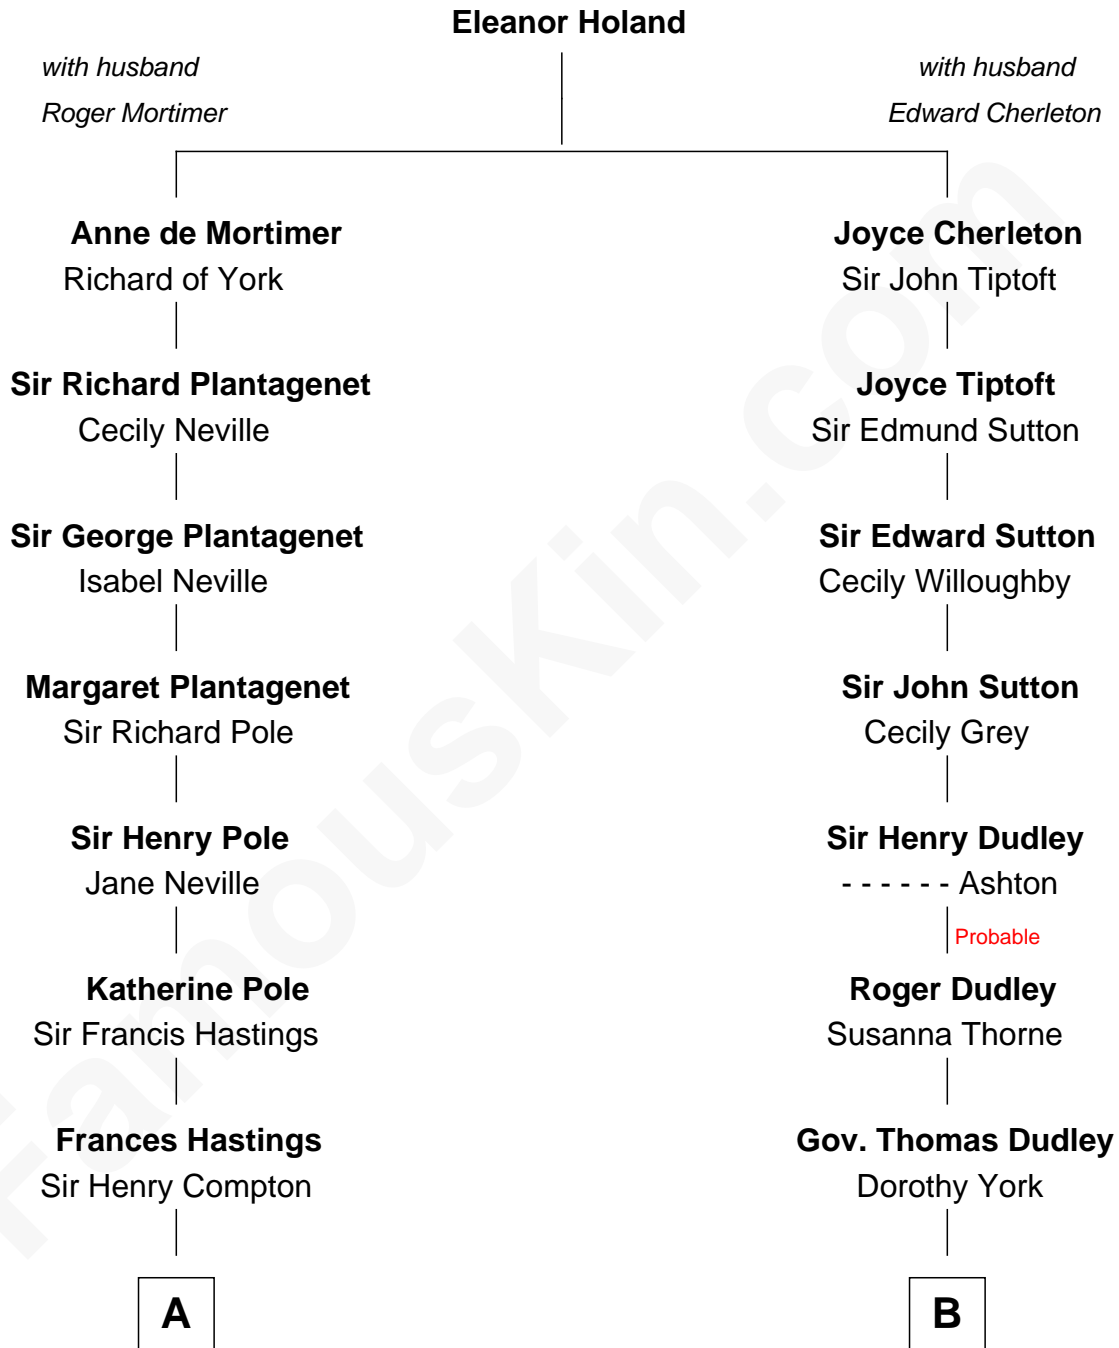

FamousKin.com

Relationship Chart of

Prince William

Prince of Wales

11th cousin 8 times removed of

John Langdon
Signer of the U.S. Constitution

C

—
Edward John Spencer
Frances Ruth Burke Roche

—
Princess Diana Frances Spencer
Charles III, King of the United Kingdom

—
Prince William
Prince of Wales

FamousKin.com