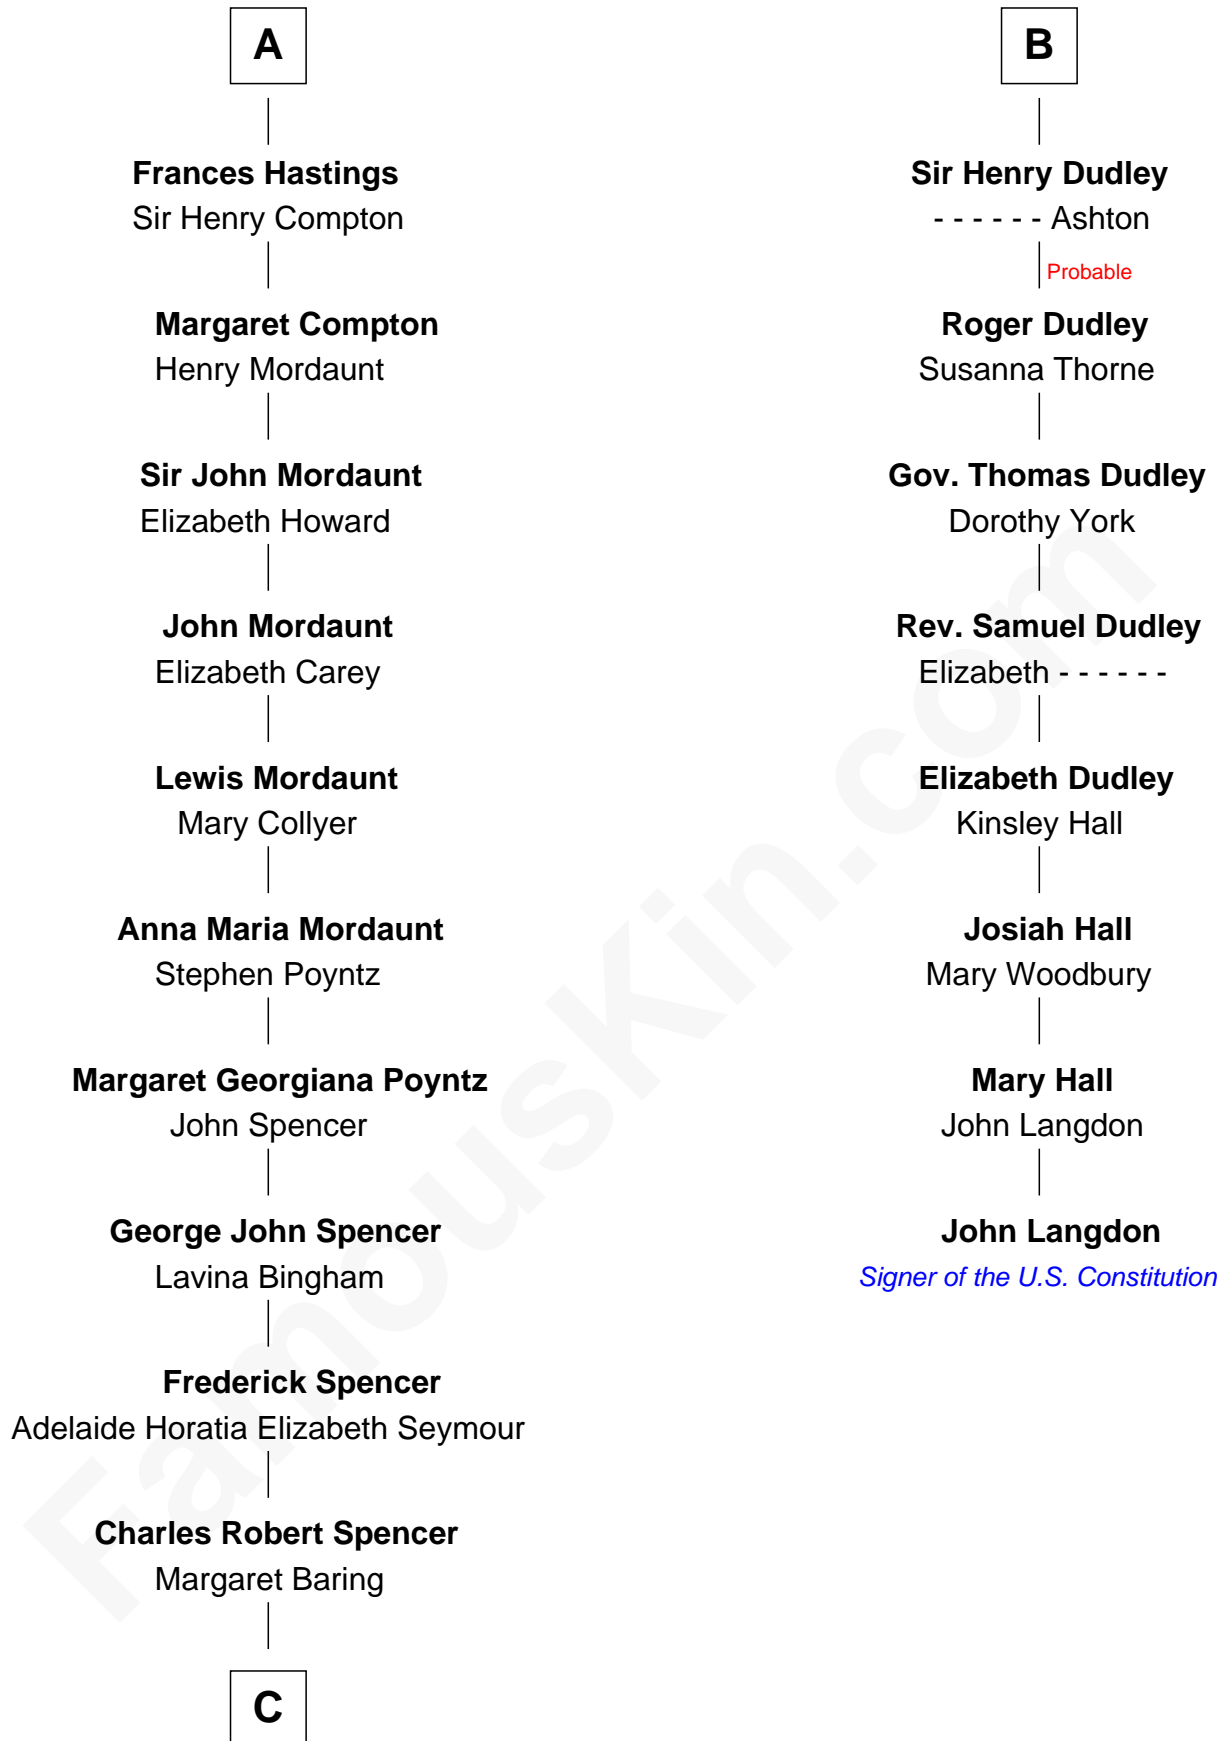

FamousKin.com Relationship Chart of

Prince William

Prince of Wales

14th cousin 6 times removed of

John Langdon

Signer of the U.S. Constitution

Sir Henry de Percy

Eleanor de Arundel

C

Albert Edward John Spencer

Cynthia Elinor Beatrix Hamilton

Edward John Spencer

Frances Ruth Burke Roche

Princess Diana Frances Spencer

Charles III, King of the United Kingdom

Prince William