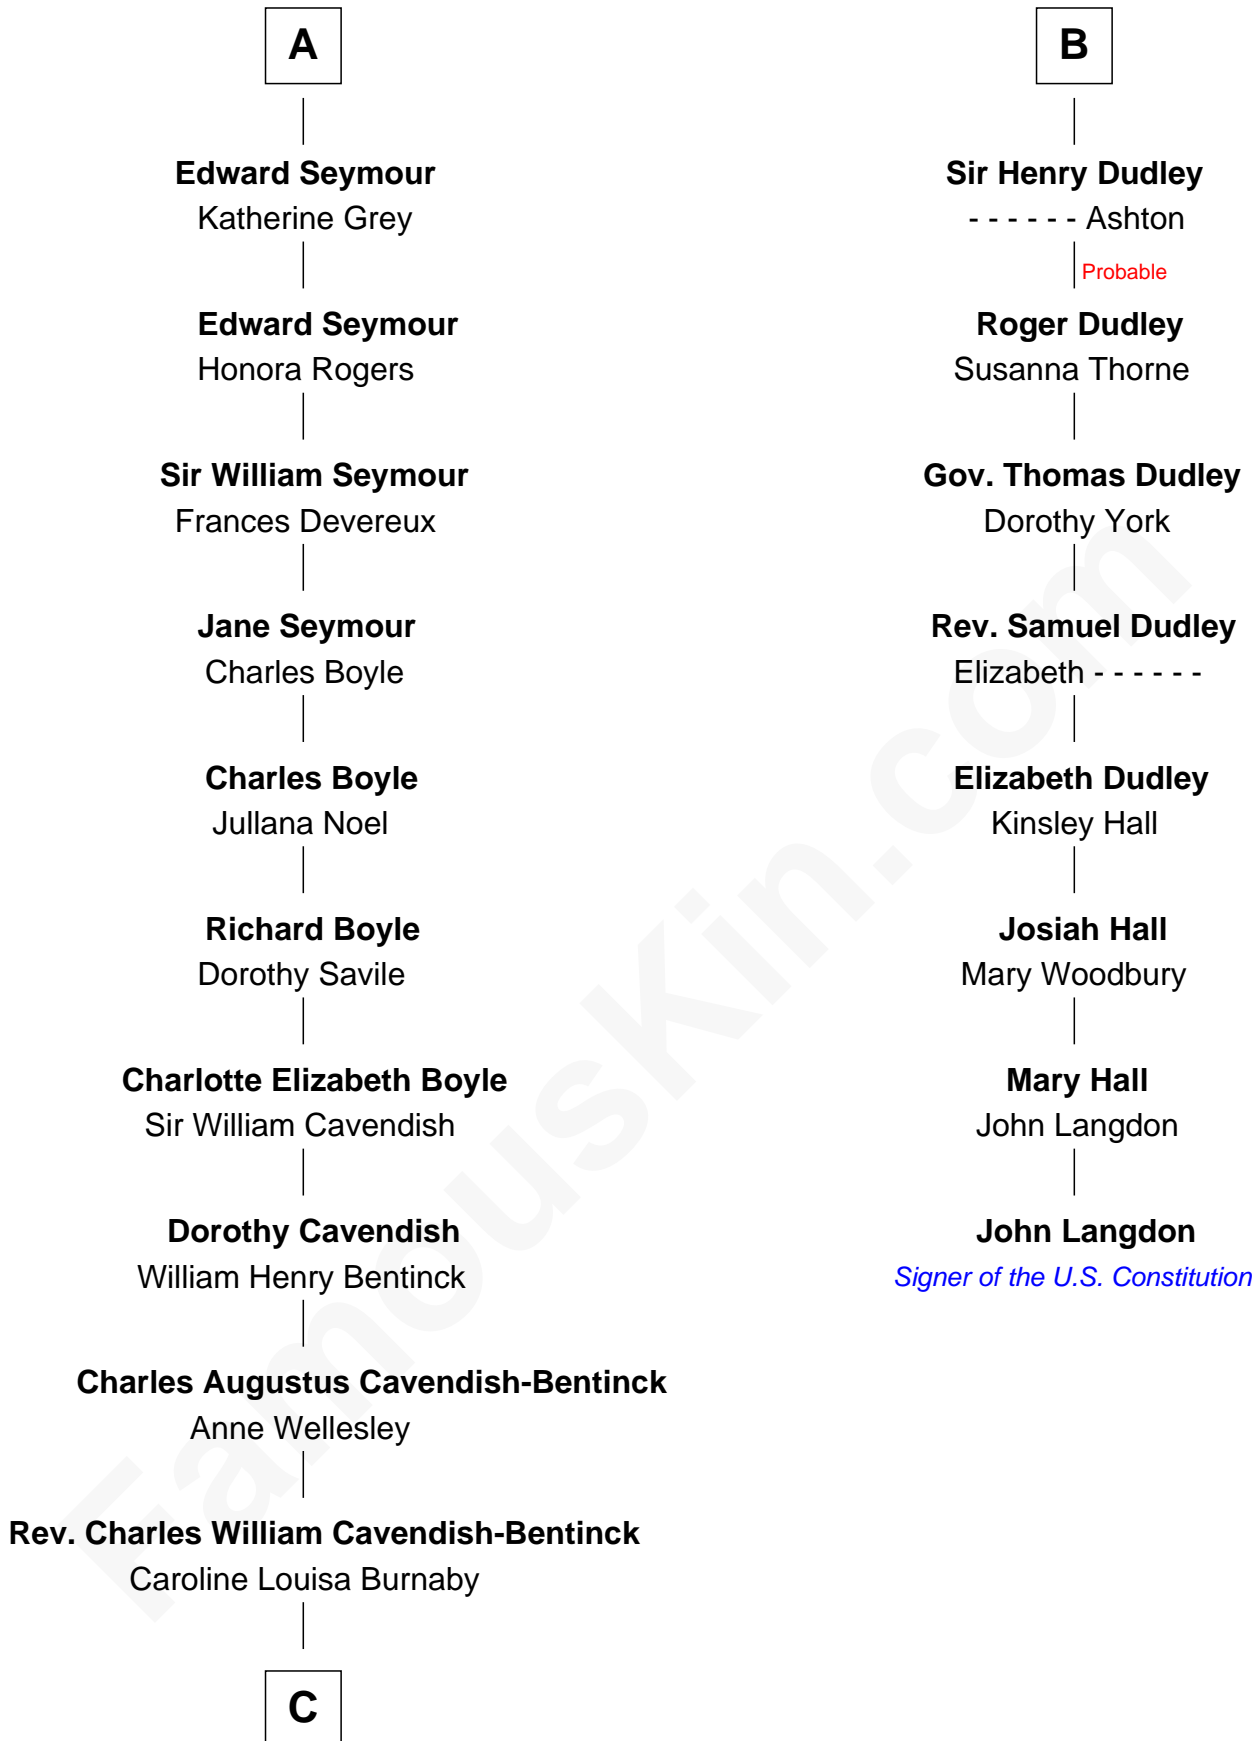

FamousKin.com Relationship Chart of

Prince William

Prince of Wales

14th cousin 7 times removed of

John Langdon

Signer of the U.S. Constitution

C

Cecilia Nina Cavendish-Bentinck

Claude George Bowes-Lyon

Elizabeth Bowes-Lyon

George VI, King of the United Kingdom

Elizabeth II, Queen of the United Kingdom

Prince Philip of Edinburgh

Charles III, King of the United Kingdom

Princess Diana Frances Spencer