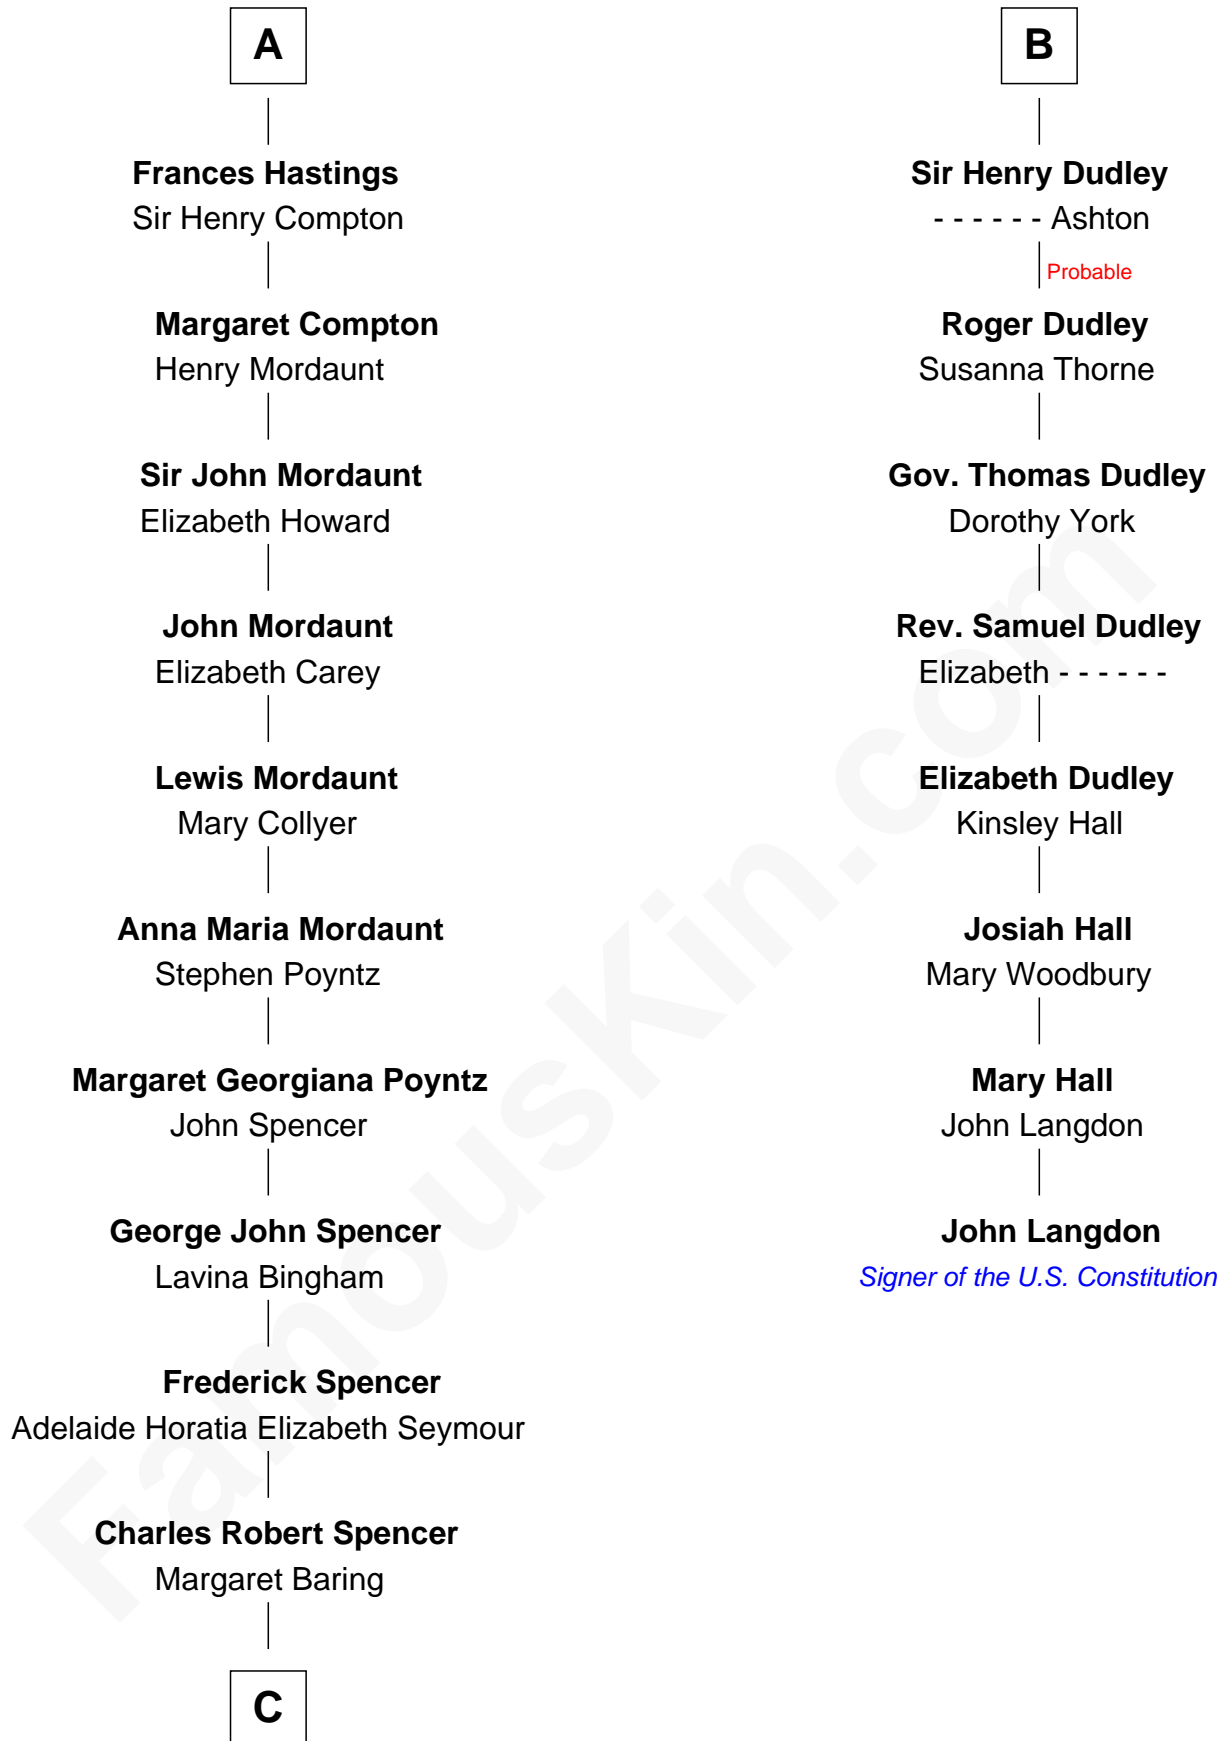

FamousKin.com Relationship Chart of

Prince William

Prince of Wales

14th cousin 6 times removed of

John Langdon

Signer of the U.S. Constitution

C

Albert Edward John Spencer