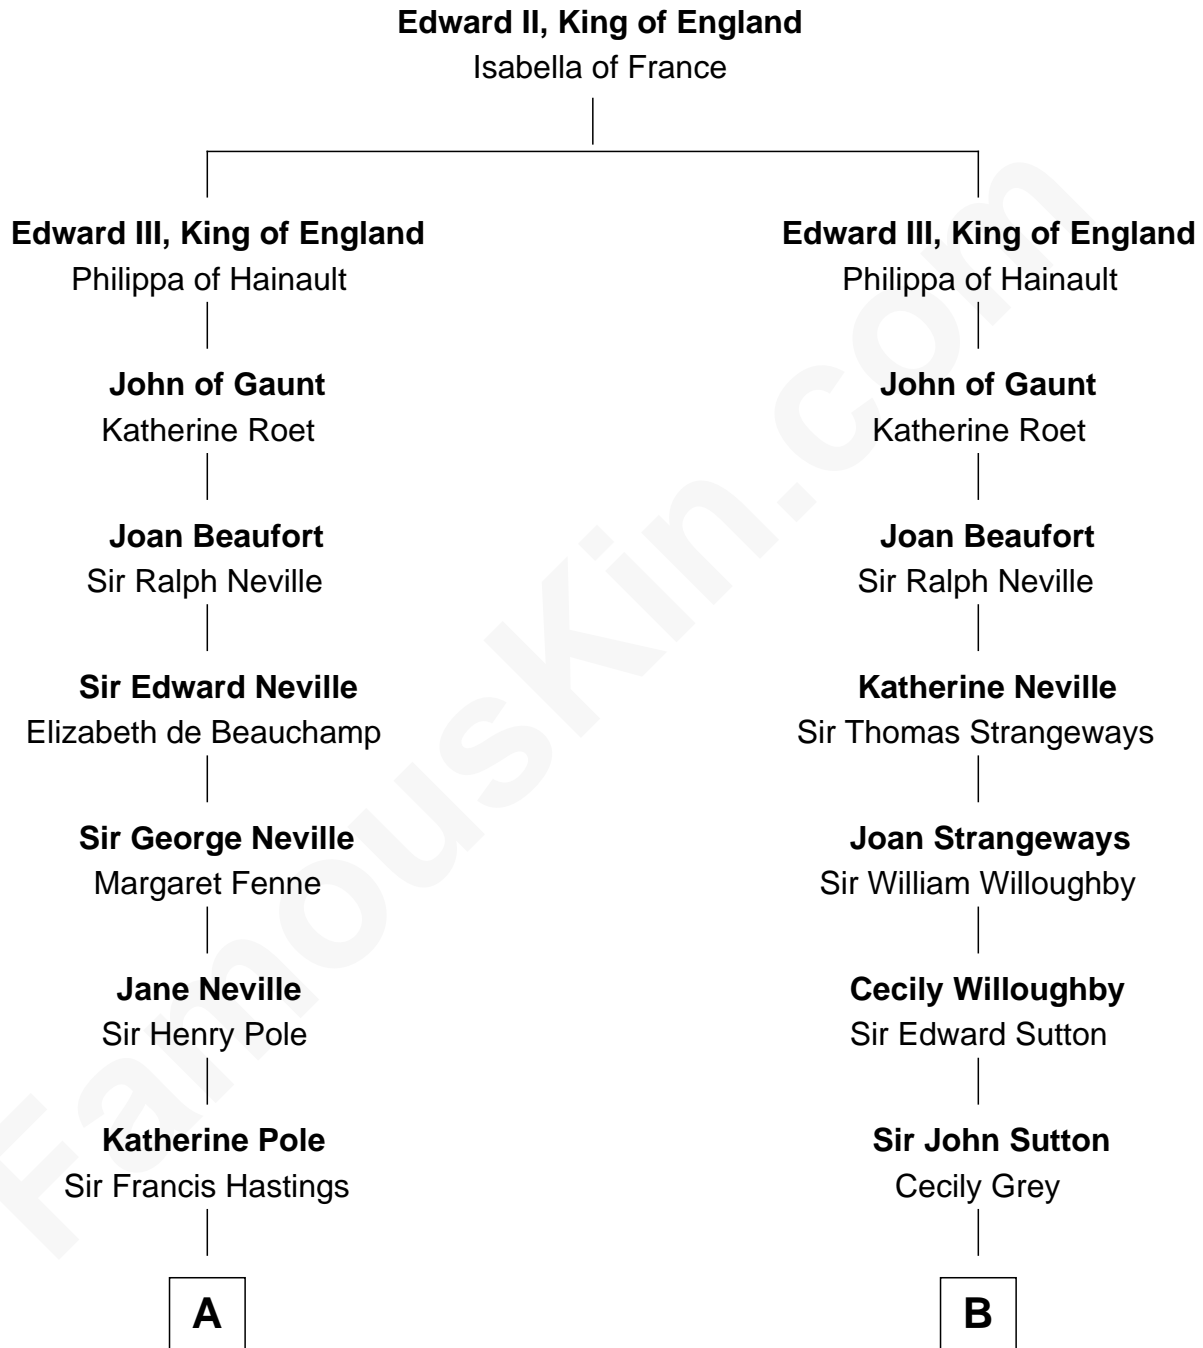

FamousKin.com Relationship Chart of

Prince William

Prince of Wales

14th cousin 6 times removed of

John Langdon

Signer of the U.S. Constitution

C

Albert Edward John Spencer

Cynthia Elinor Beatrix Hamilton

Edward John Spencer

Frances Ruth Burke Roche

Princess Diana Frances Spencer

Charles III, King of the United Kingdom

Prince William

Prince of Wales