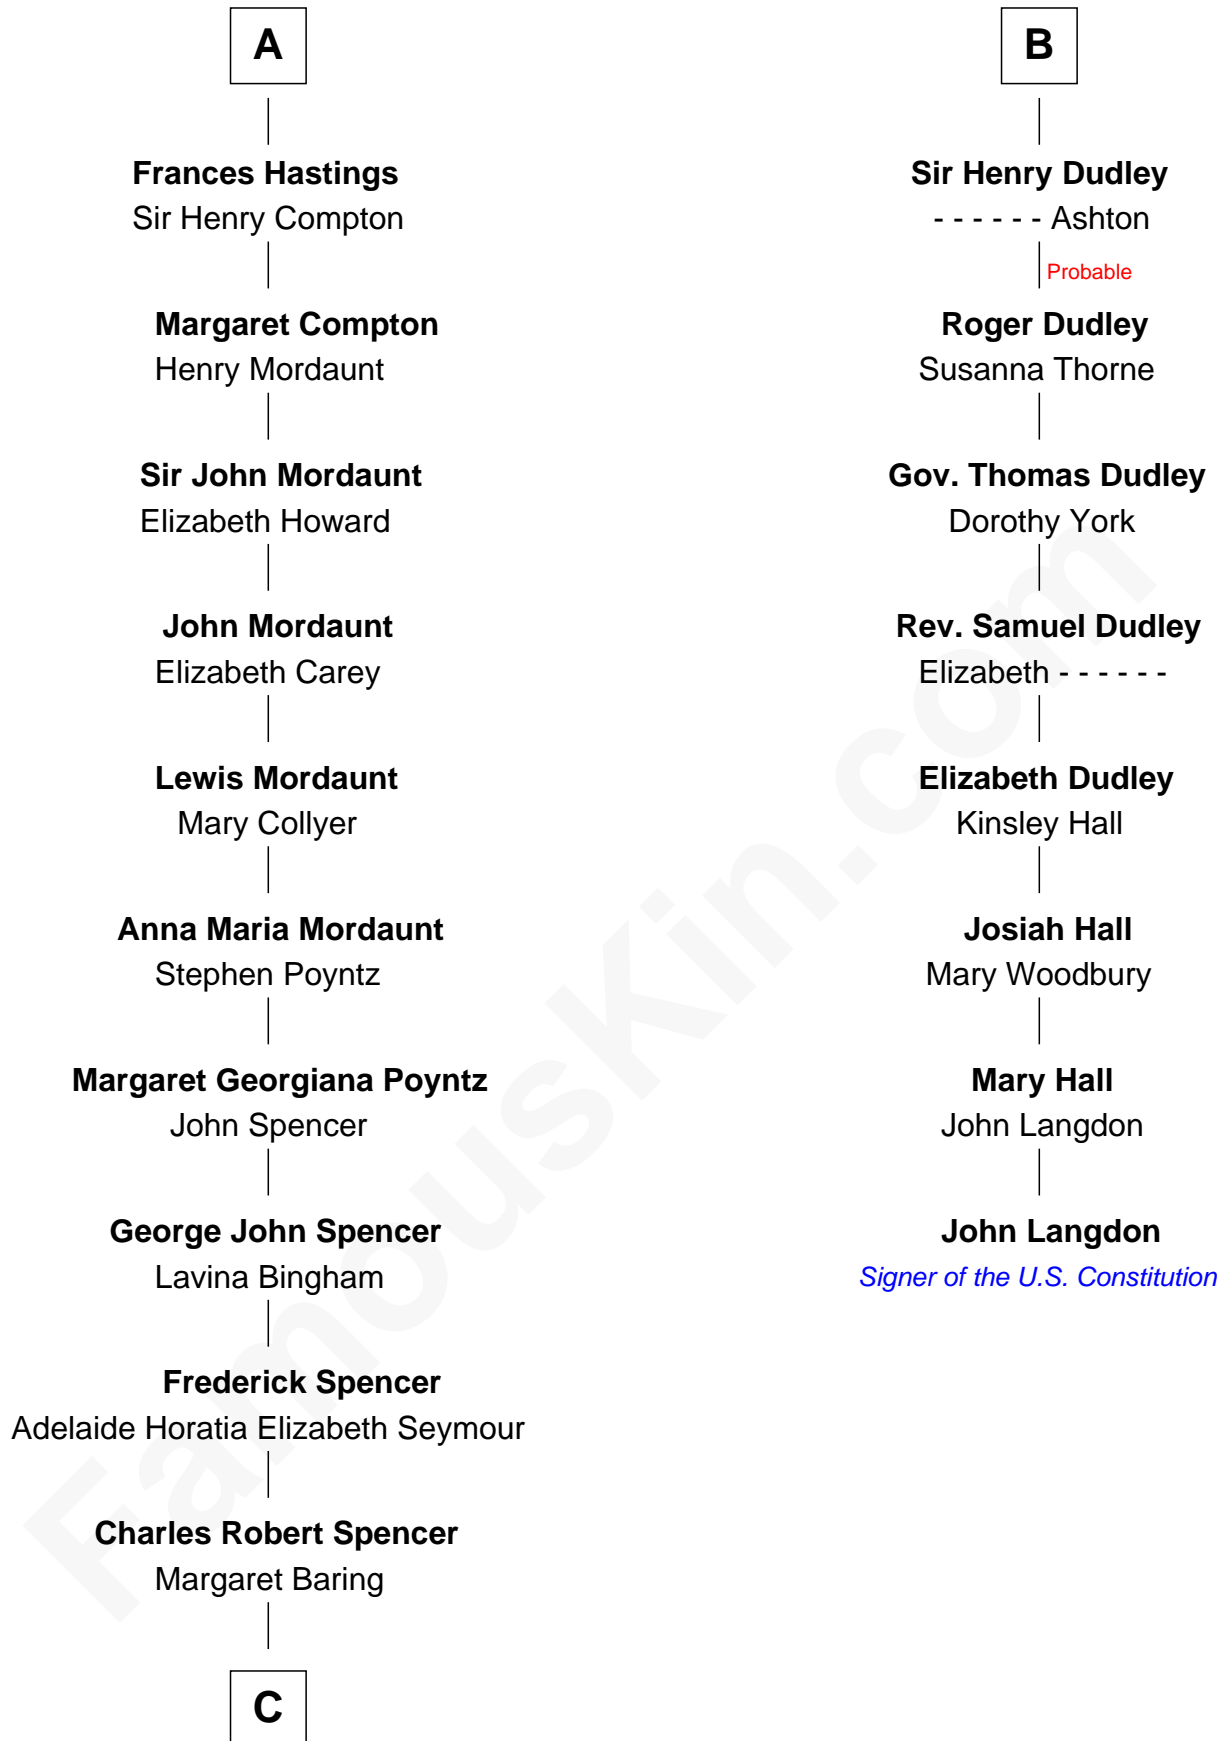

FamousKin.com Relationship Chart of

Prince William

Prince of Wales

14th cousin 6 times removed of

John Langdon

Signer of the U.S. Constitution

Sir Ranulph de Neville

Euphemia de Clavinging

Sir William Willoughby

Cecily Willoughby

Sir Edward Sutton

Sir John Sutton

Cecily Grey

B

C

Albert Edward John Spencer