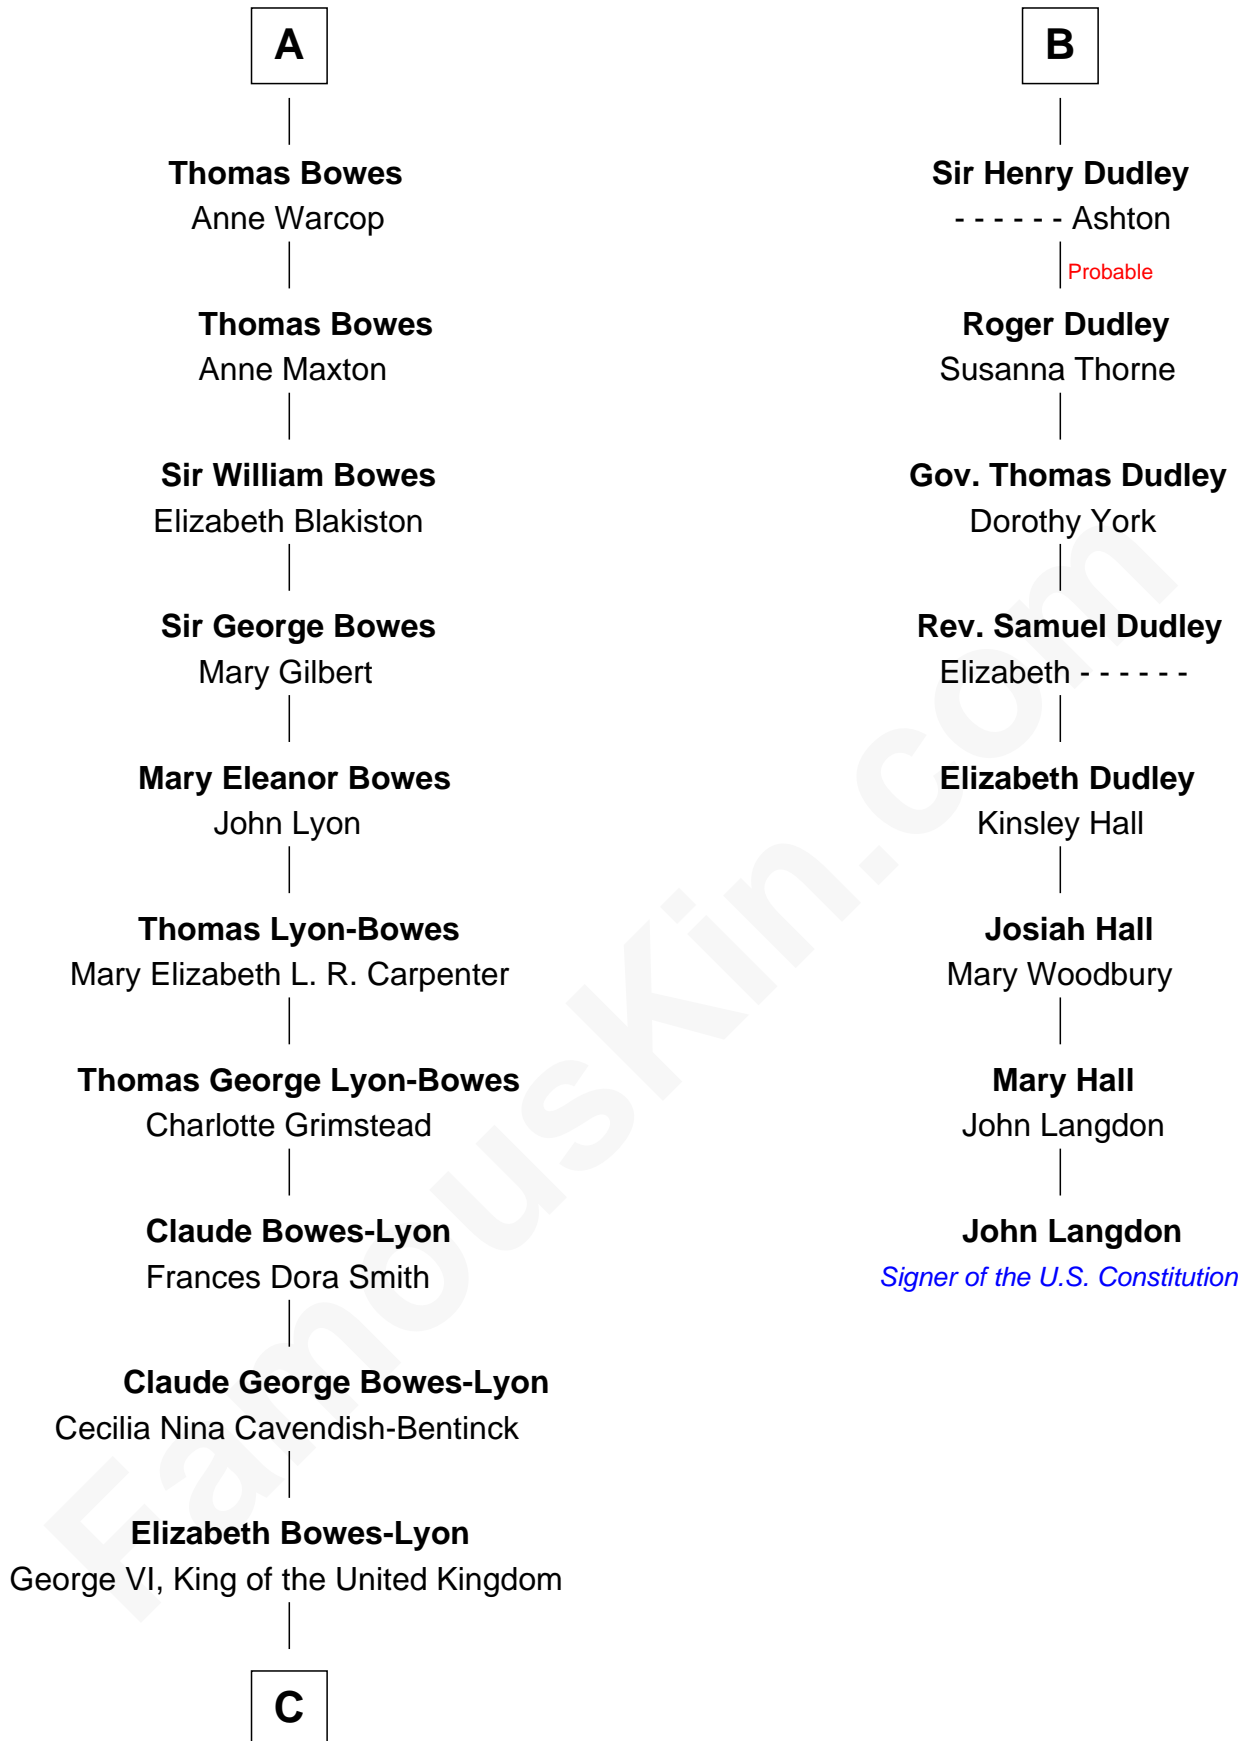

FamousKin.com Relationship Chart of

Prince William

Prince of Wales

14th cousin 5 times removed of

John Langdon

Signer of the U.S. Constitution

Edmund Fitzalan

Alice de Warenne

Eleanor Plantagenet

Alice Fitzalan

Sir Thomas de Holand

Eleanor Holand

Edward Cherleton

Joyce Cherleton

Sir John Tiptoft

Joyce Tiptoft

Sir Edmund Sutton

Sir Edward Sutton

Cecily Willoughby

Sir John Sutton

Cecily Grey

B

C

Elizabeth II, Queen of the United Kingdom