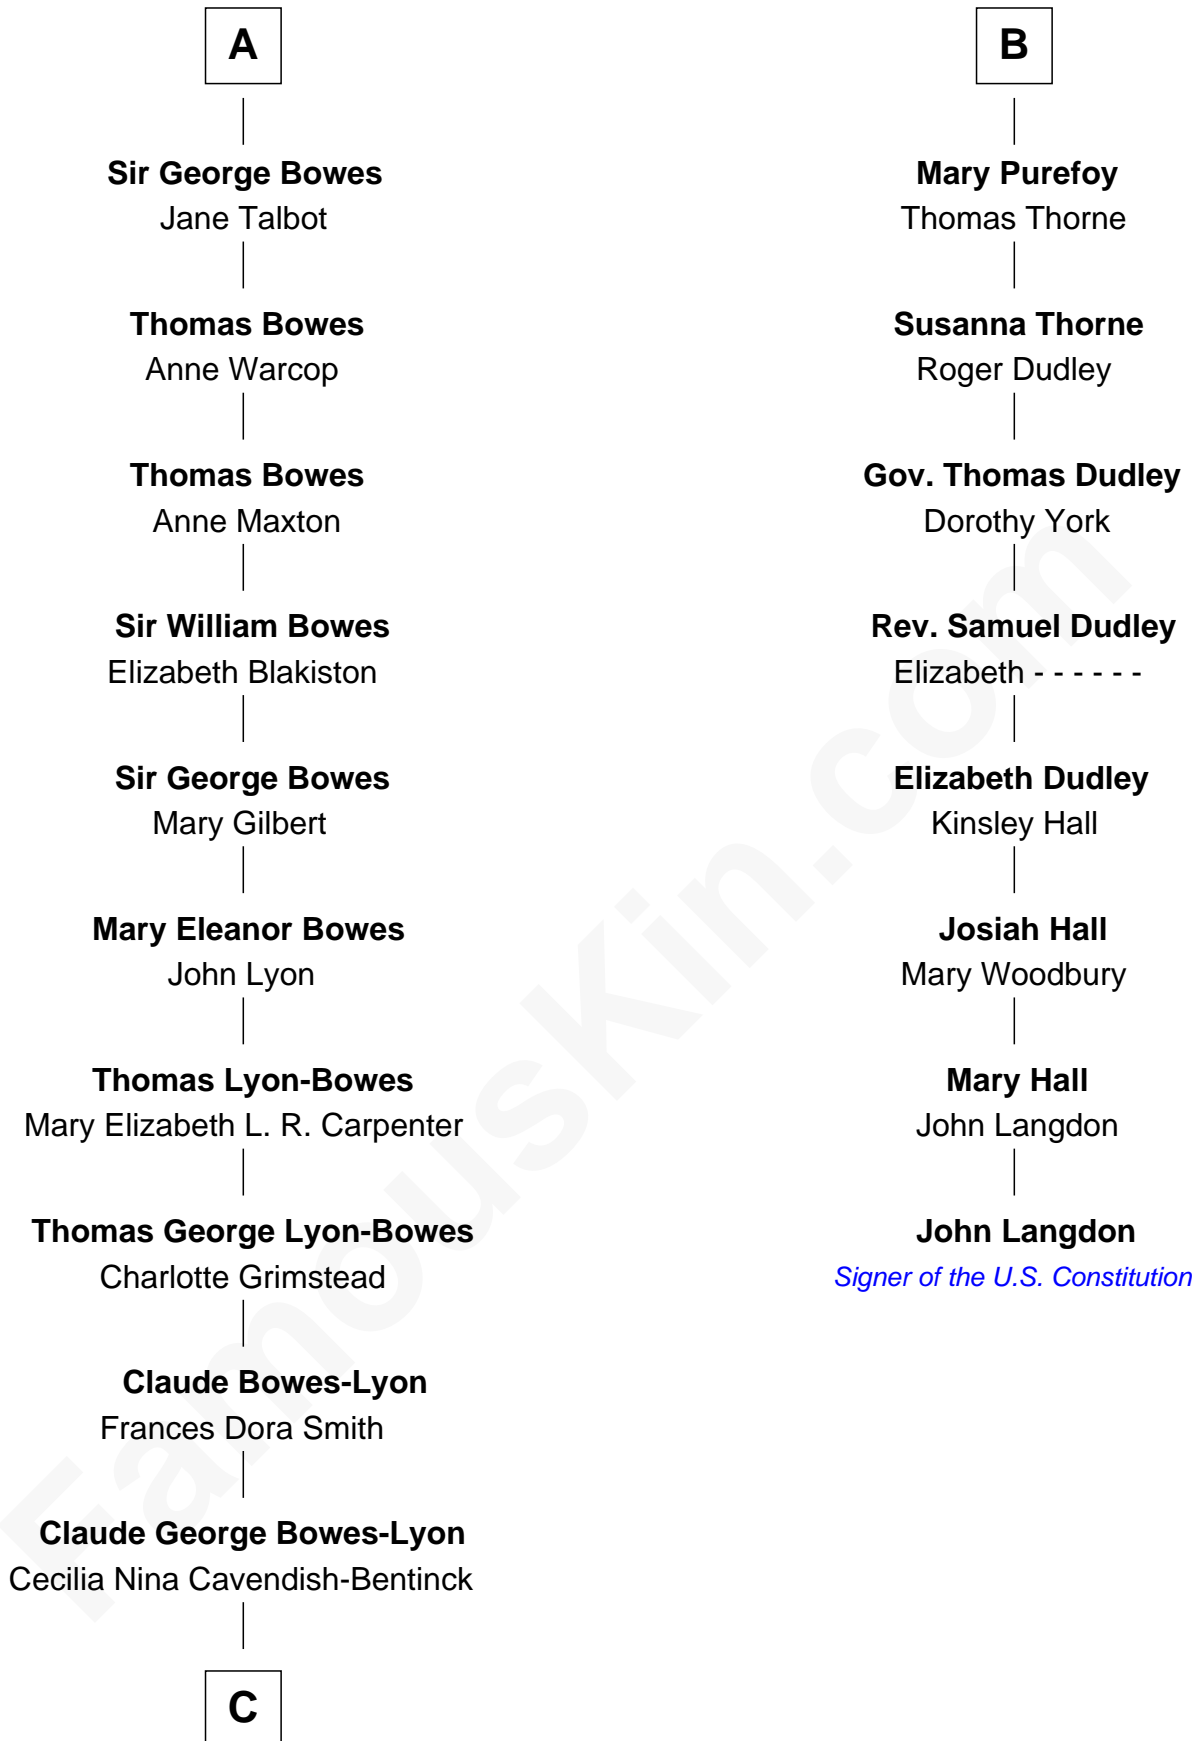

FamousKin.com
Relationship Chart of
Prince William
Prince of Wales

14th cousin 6 times removed of
John Langdon
Signer of the U.S. Constitution

C

Elizabeth Bowes-Lyon

George VI, King of the United Kingdom

Elizabeth II, Queen of the United Kingdom

Prince Philip of Edinburgh

Charles III, King of the United Kingdom

Princess Diana Frances Spencer

Prince William

Prince of Wales