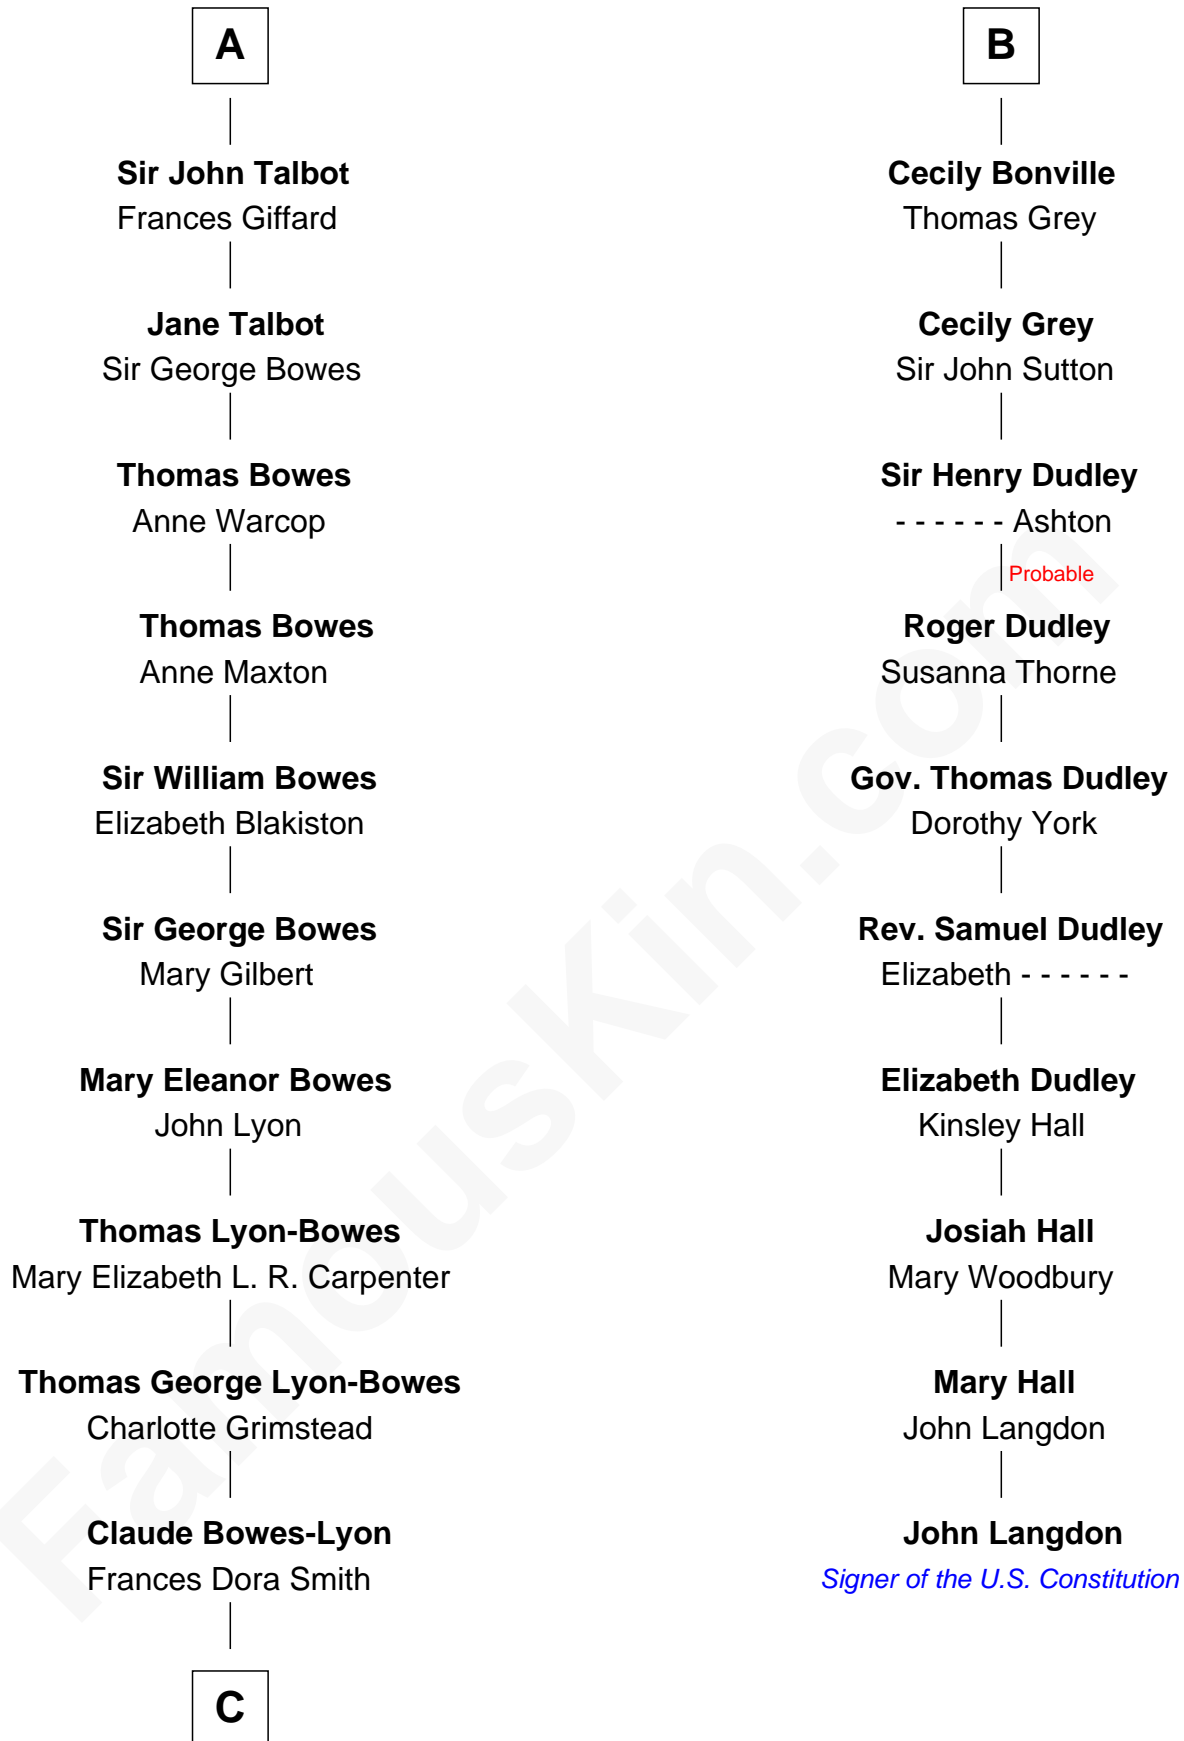

FamousKin.com Relationship Chart of

Prince William

Prince of Wales

16th cousin 5 times removed of

John Langdon

Signer of the U.S. Constitution

Sir Richard de Burgh

Margaret - - - - -

Sir Thomas de Multon

Elizabeth de Multon

Sir Robert de Harington

Sir John Harington

- - - - -

Sir Robert Harington

Isabel Loring

Sir William Harington

Margaret Hill

Elizabeth Harington

William Bonville

William Bonville

Katherine Neville

B

C

Claude George Bowes-Lyon
Cecilia Nina Cavendish-Bentinck

Elizabeth Bowes-Lyon
George VI, King of the United Kingdom

Elizabeth II, Queen of the United Kingdom
Prince Philip of Edinburgh

Charles III, King of the United Kingdom
Princess Diana Frances Spencer

Prince William
Prince of Wales