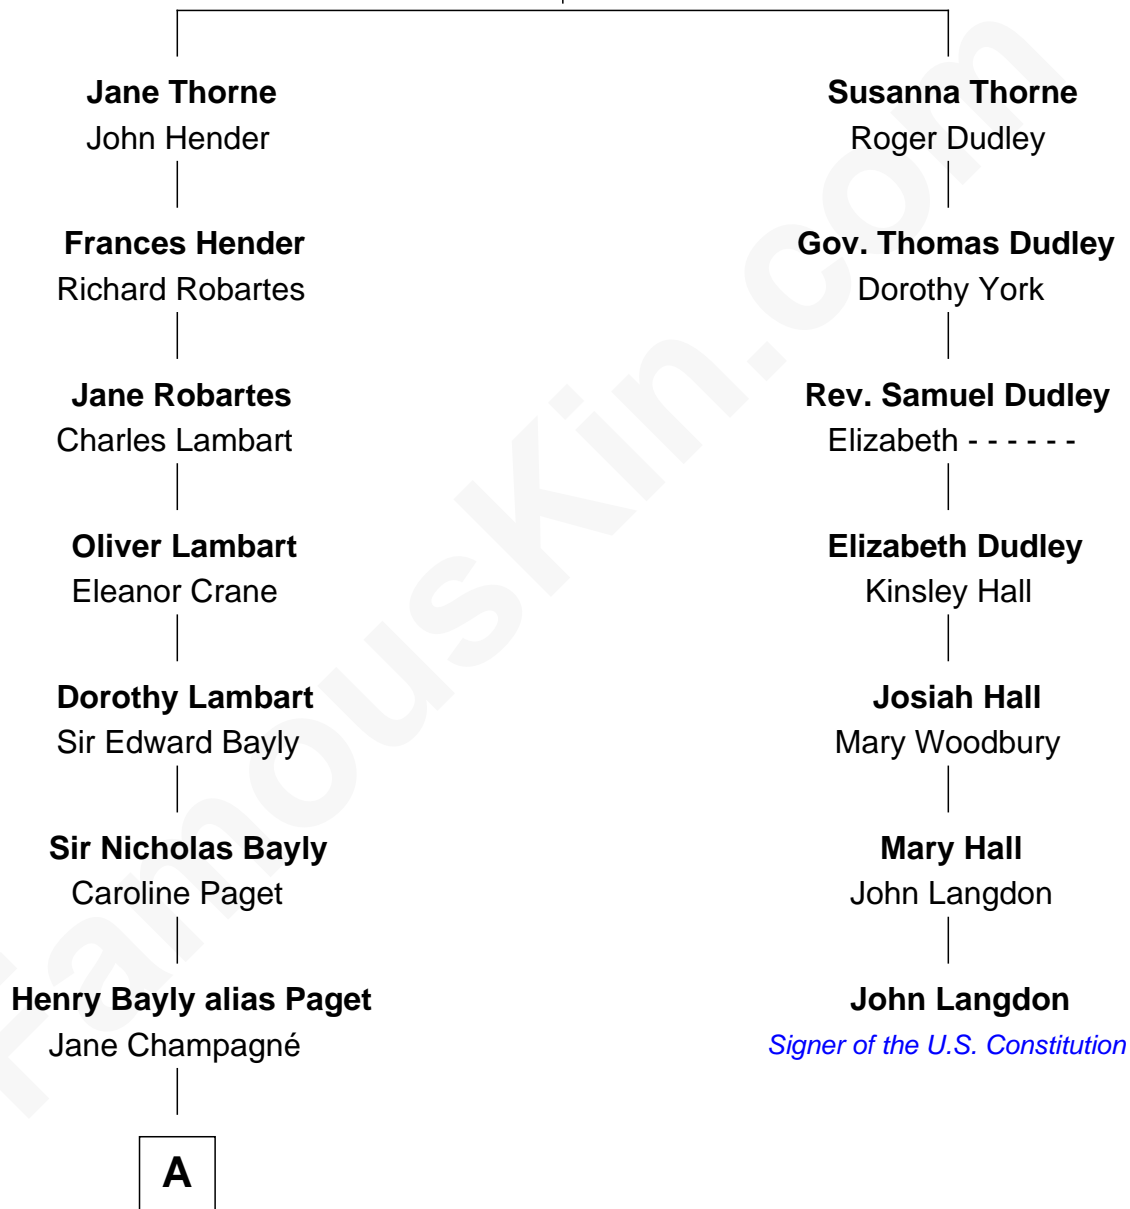

FamousKin.com Relationship Chart of

Prince William

Prince of Wales

6th cousin 8 times removed of

John Langdon

Signer of the U.S. Constitution

Thomas Thorne

Mary Purefoy

A

Henry William Paget

Lady Caroline Elizabeth Villiers

Lady Caroline Paget

Charles Gordon-Lennox

Cecilia Catherine Gordon-Lennox

Charles George Bingham

Rosalind Cecilia Caroline Bingham

James Albert Edward Hamilton

Cynthia Elinor Beatrix Hamilton

Albert Edward John Spencer

Edward John Spencer

Frances Ruth Burke Roche

Princess Diana Frances Spencer

Charles III, King of the United Kingdom

Prince William