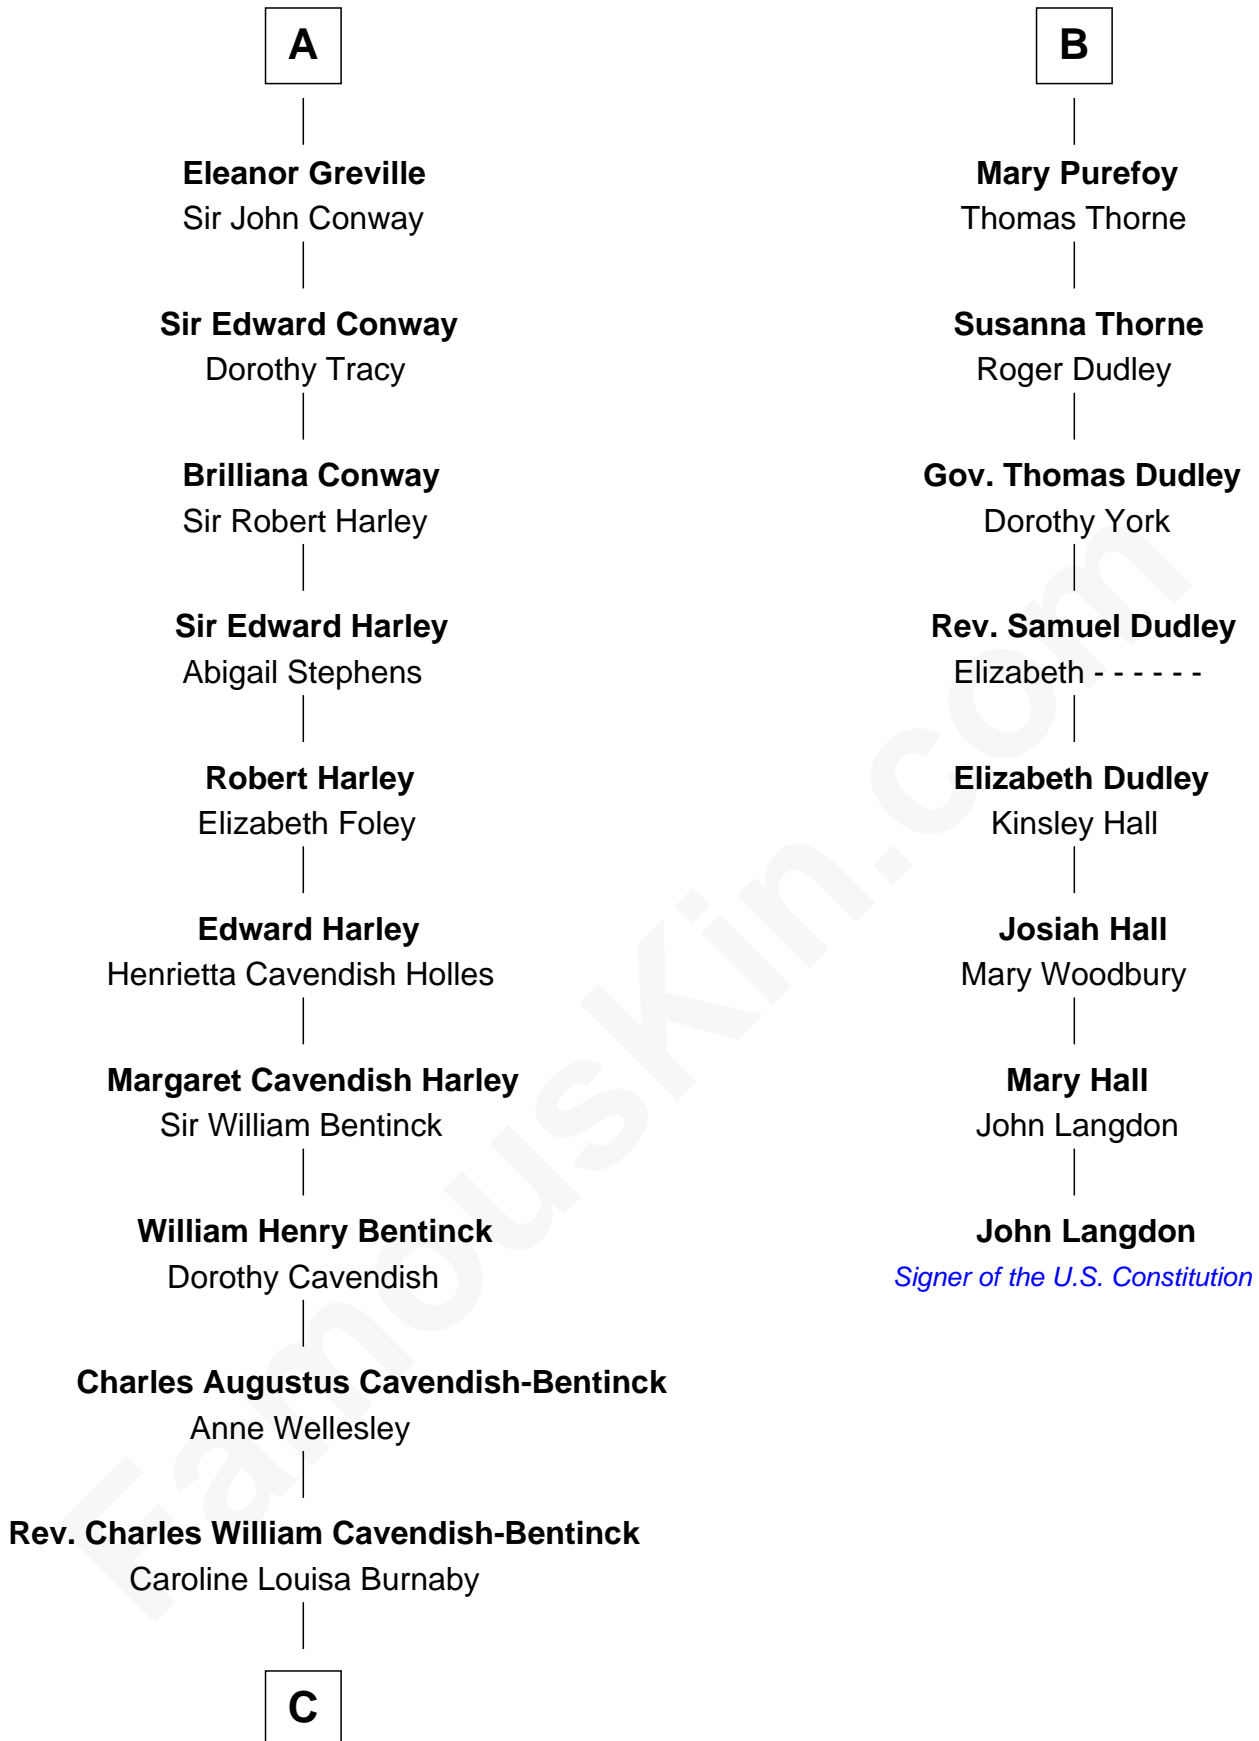

FamousKin.com Relationship Chart of

Prince William

Prince of Wales

14th cousin 7 times removed of

John Langdon

Signer of the U.S. Constitution

C

Cecilia Nina Cavendish-Bentinck

Claude George Bowes-Lyon

Elizabeth Bowes-Lyon

George VI, King of the United Kingdom

Elizabeth II, Queen of the United Kingdom

Prince Philip of Edinburgh

Charles III, King of the United Kingdom

Princess Diana Frances Spencer