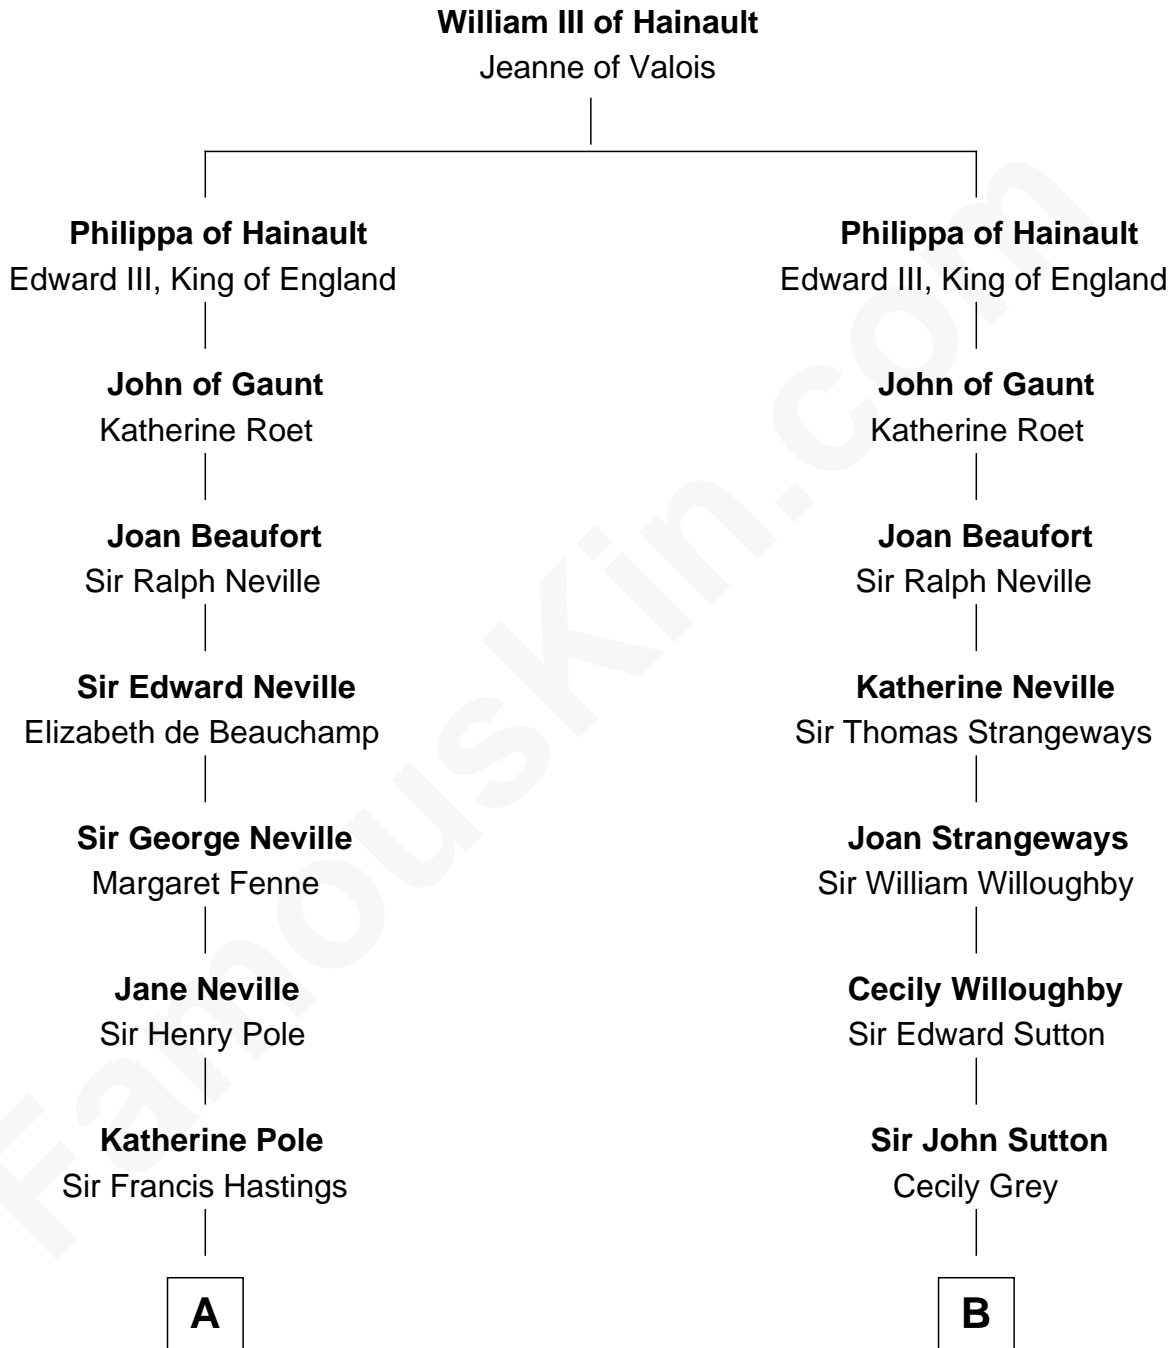

## Relationship Chart of

### Prince William

*Prince of Wales*

18th cousin 2 times removed of

**Louis Auchincloss**  
*Author*

**C**

**Albert Edward John Spencer**  
Cynthia Elinor Beatrix Hamilton

**Edward John Spencer**  
Frances Ruth Burke Roche

**Princess Diana Frances Spencer**  
Charles III, King of the United Kingdom

**Prince William**  
*Prince of Wales*

**D**

**Joseph Howland Auchincloss**  
Priscilla Dixon Stanton

**Louis Auchincloss**  
*Author*