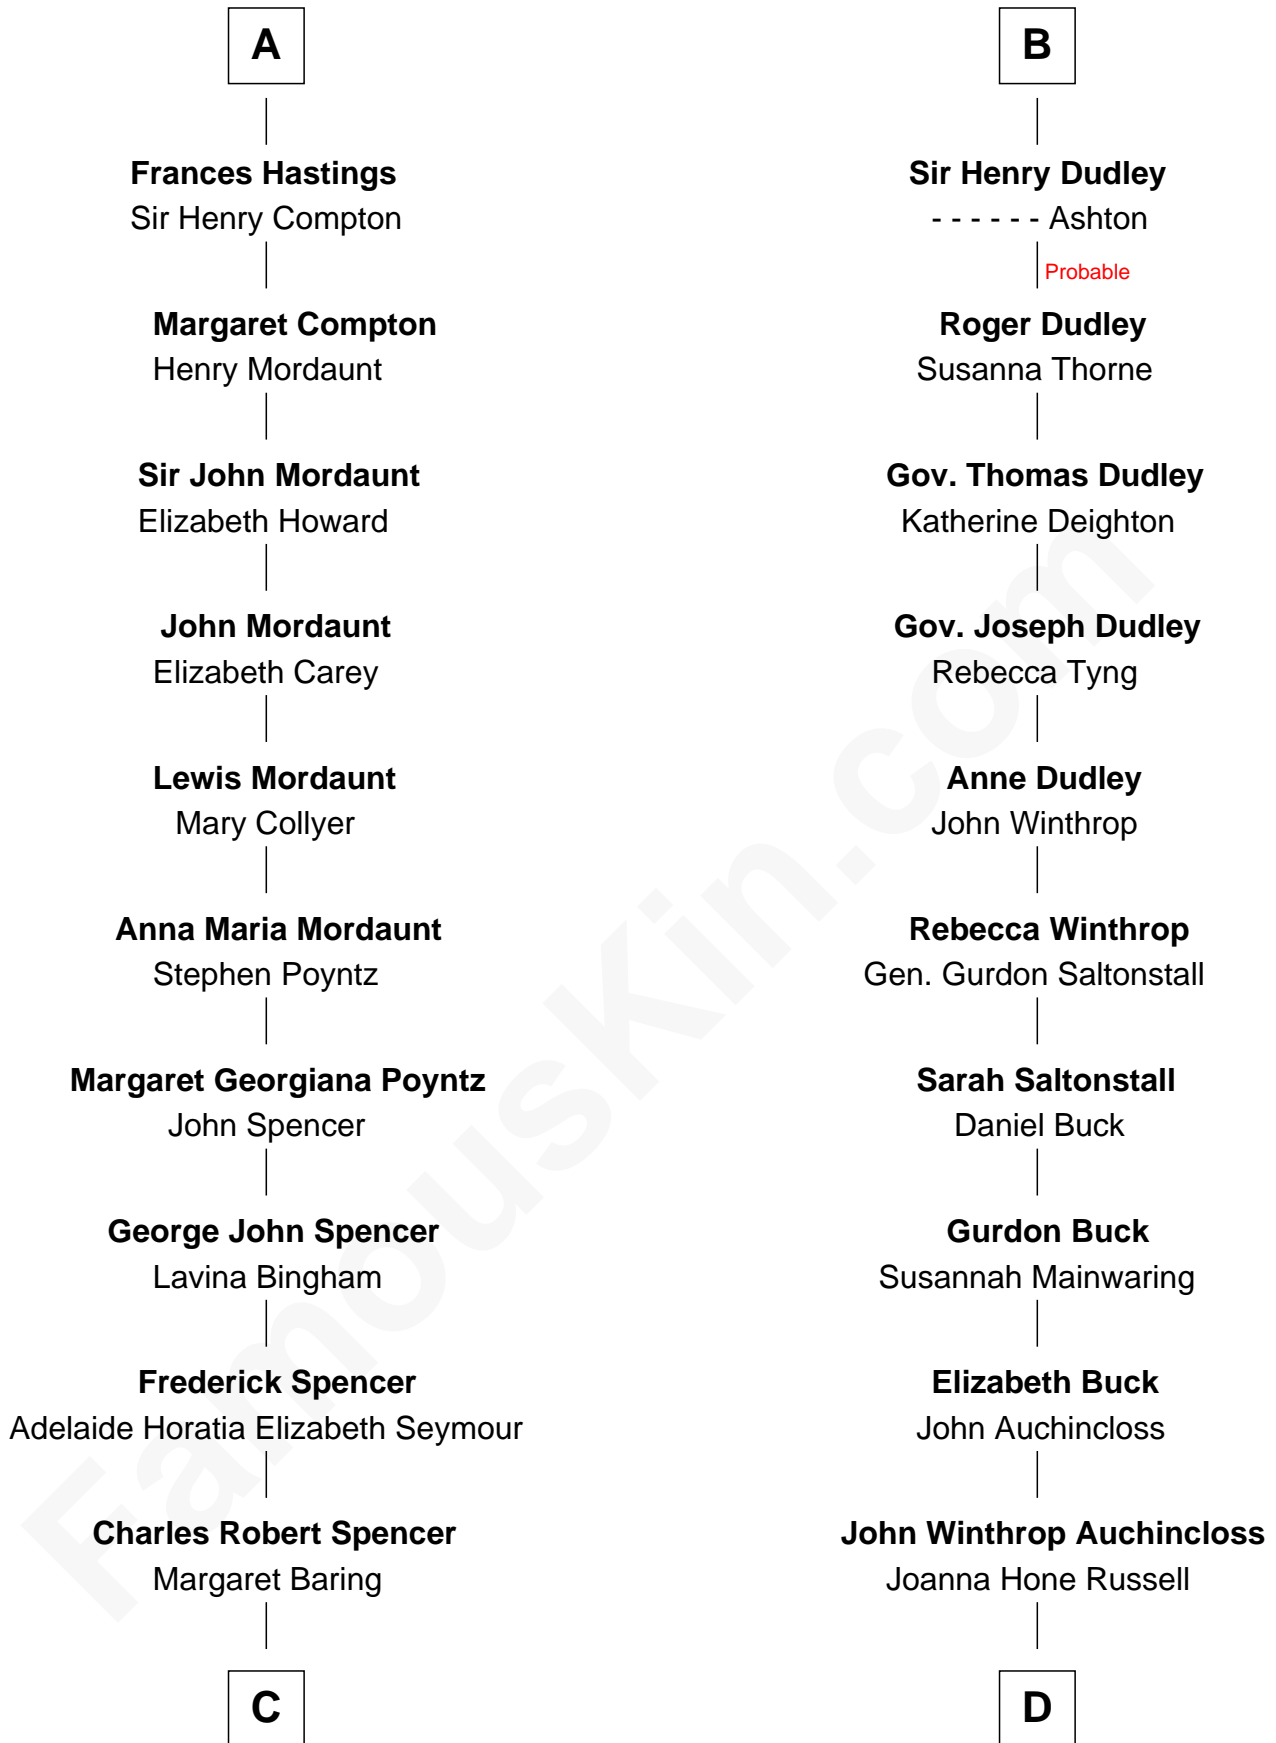

### Prince William

*Prince of Wales*

18th cousin 2 times removed of

**Louis Auchincloss**  
*Author*

**C**

**Albert Edward John Spencer**  
Cynthia Elinor Beatrix Hamilton

**Edward John Spencer**  
Frances Ruth Burke Roche

**Princess Diana Frances Spencer**  
Charles III, King of the United Kingdom

**Prince William**  
*Prince of Wales*

**D**

**Joseph Howland Auchincloss**  
Priscilla Dixon Stanton

**Louis Auchincloss**  
*Author*