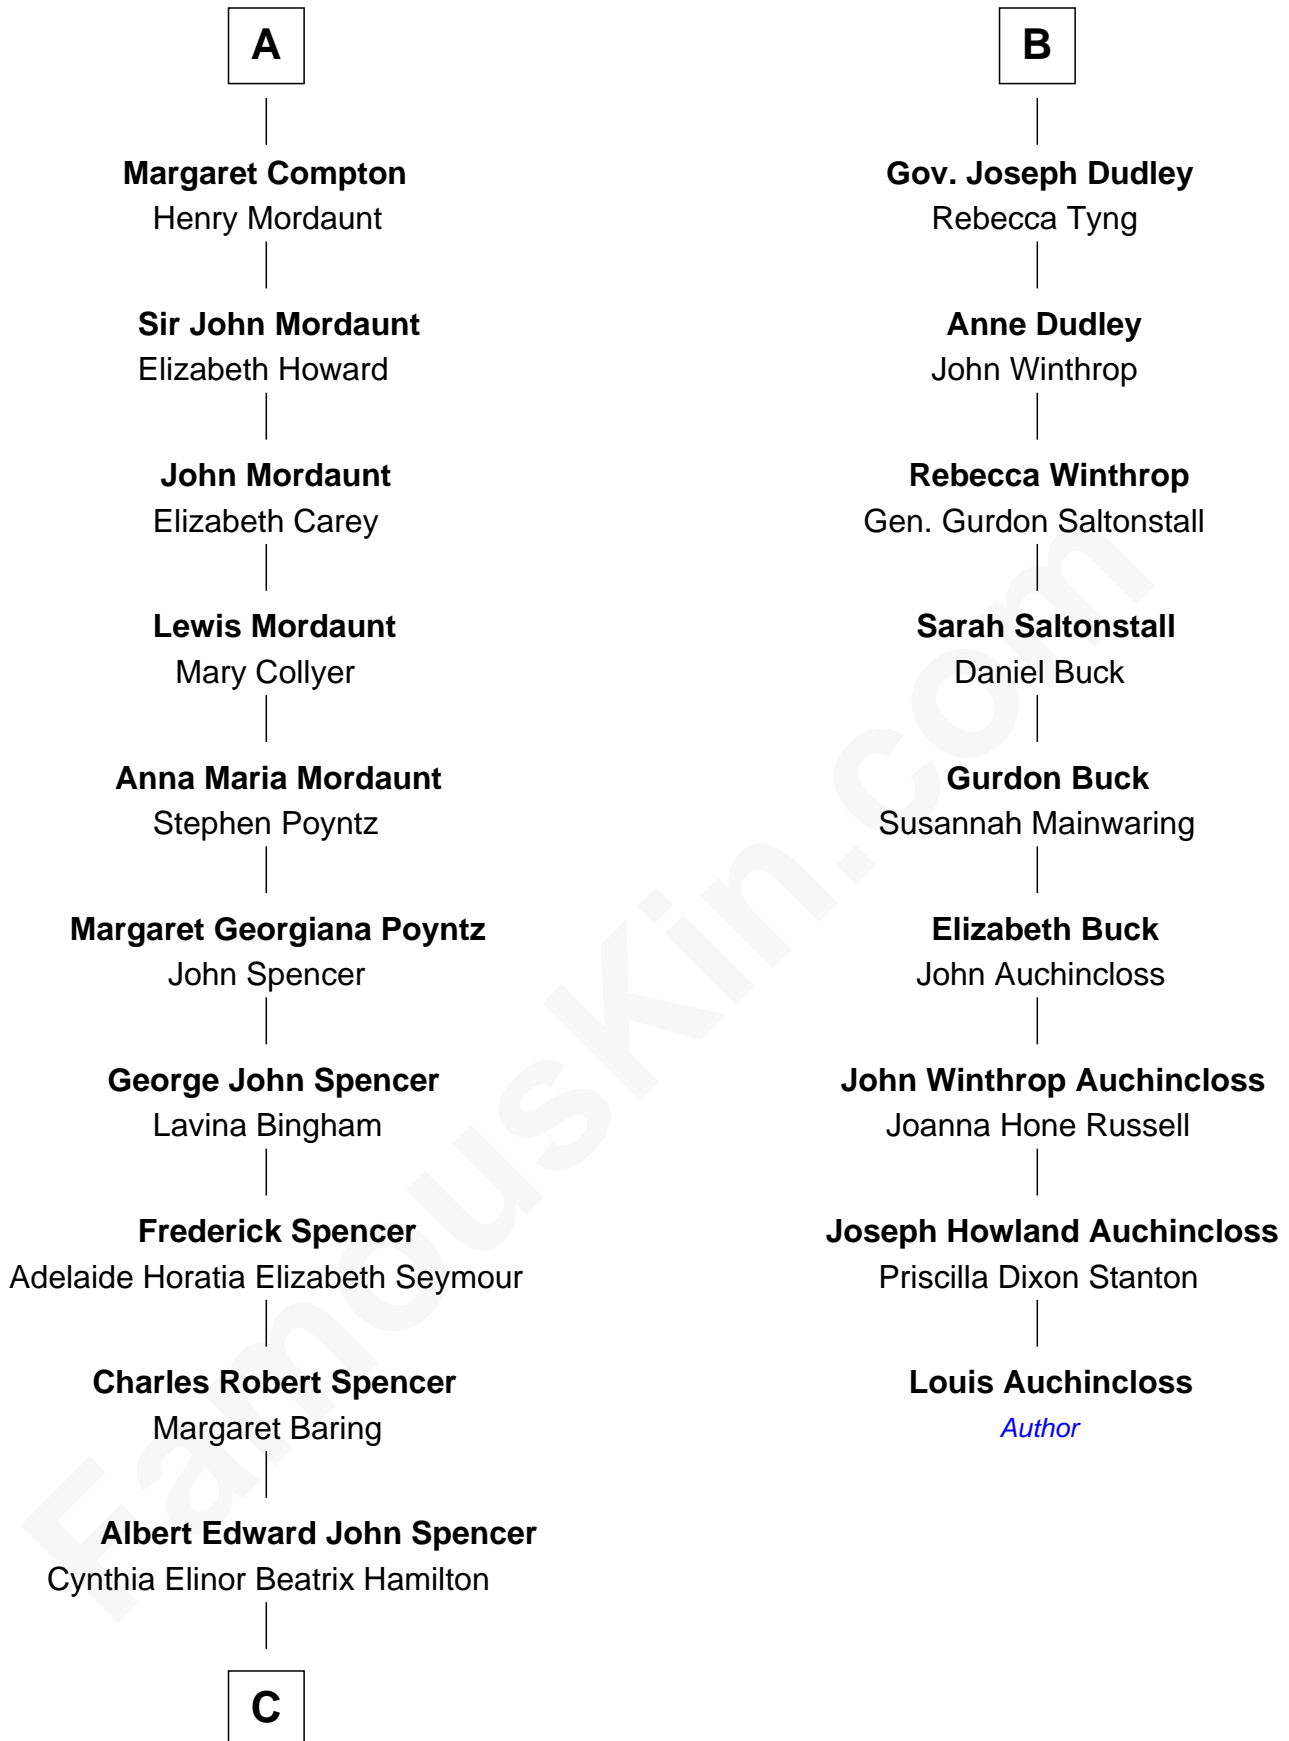

FamousKin.com

Relationship Chart of

Prince William

Prince of Wales

15th cousin 4 times removed of

Louis Auchincloss
Author

C

Edward John Spencer
Frances Ruth Burke Roche

Princess Diana Frances Spencer
Charles III, King of the United Kingdom

Prince William
Prince of Wales

FamousKin.com