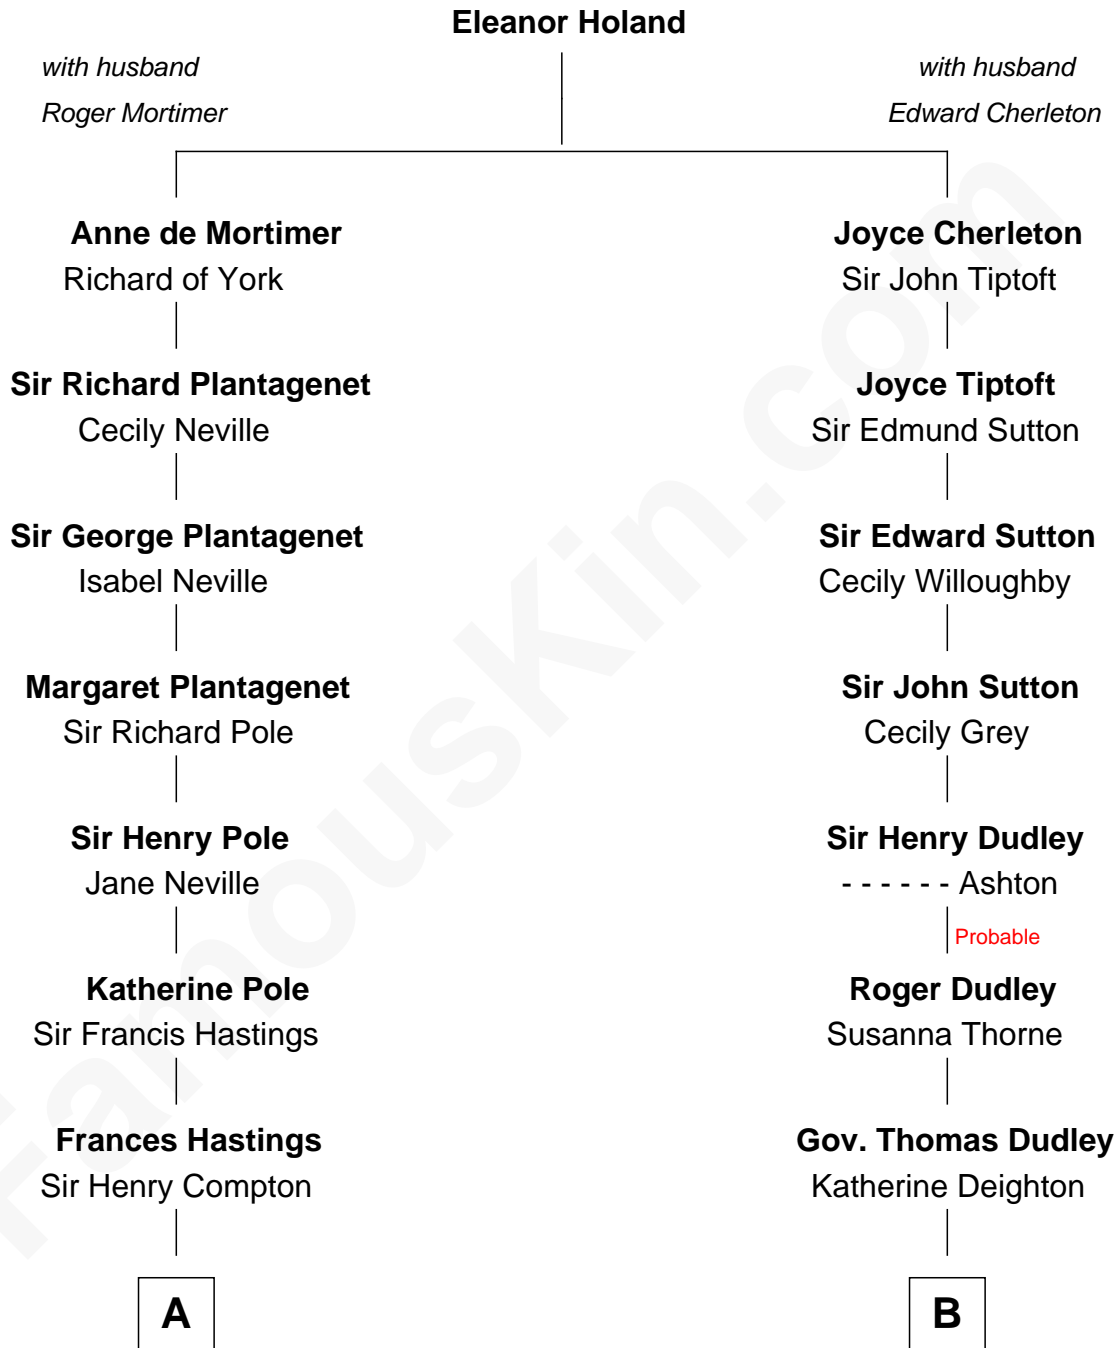

FamousKin.com

Relationship Chart of

Prince William

Prince of Wales

15th cousin 4 times removed of

Louis Auchincloss
Author

C

Edward John Spencer
Frances Ruth Burke Roche

Princess Diana Frances Spencer
Charles III, King of the United Kingdom

Prince William
Prince of Wales

FamousKin.com