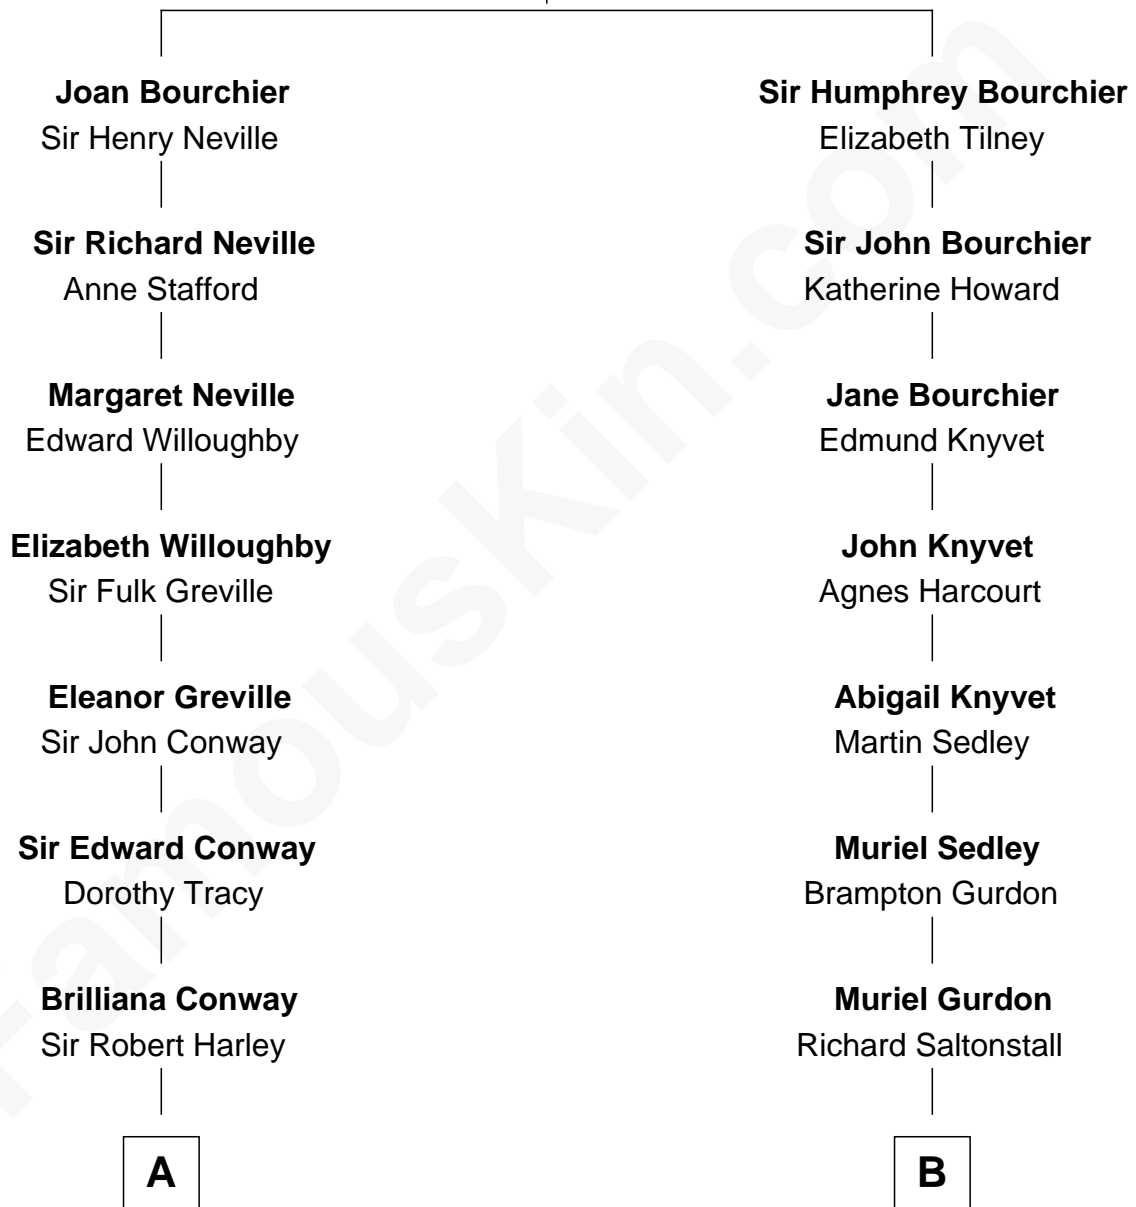

FamousKin.com Relationship Chart of

Prince William

Prince of Wales

15th cousin 3 times removed of

Louis Auchincloss

Author

Sir John Bouchier

Margaret Berners

C

Charles III, King of the United Kingdom

Princess Diana Frances Spencer

Prince William

Prince of Wales

FamousKin.com