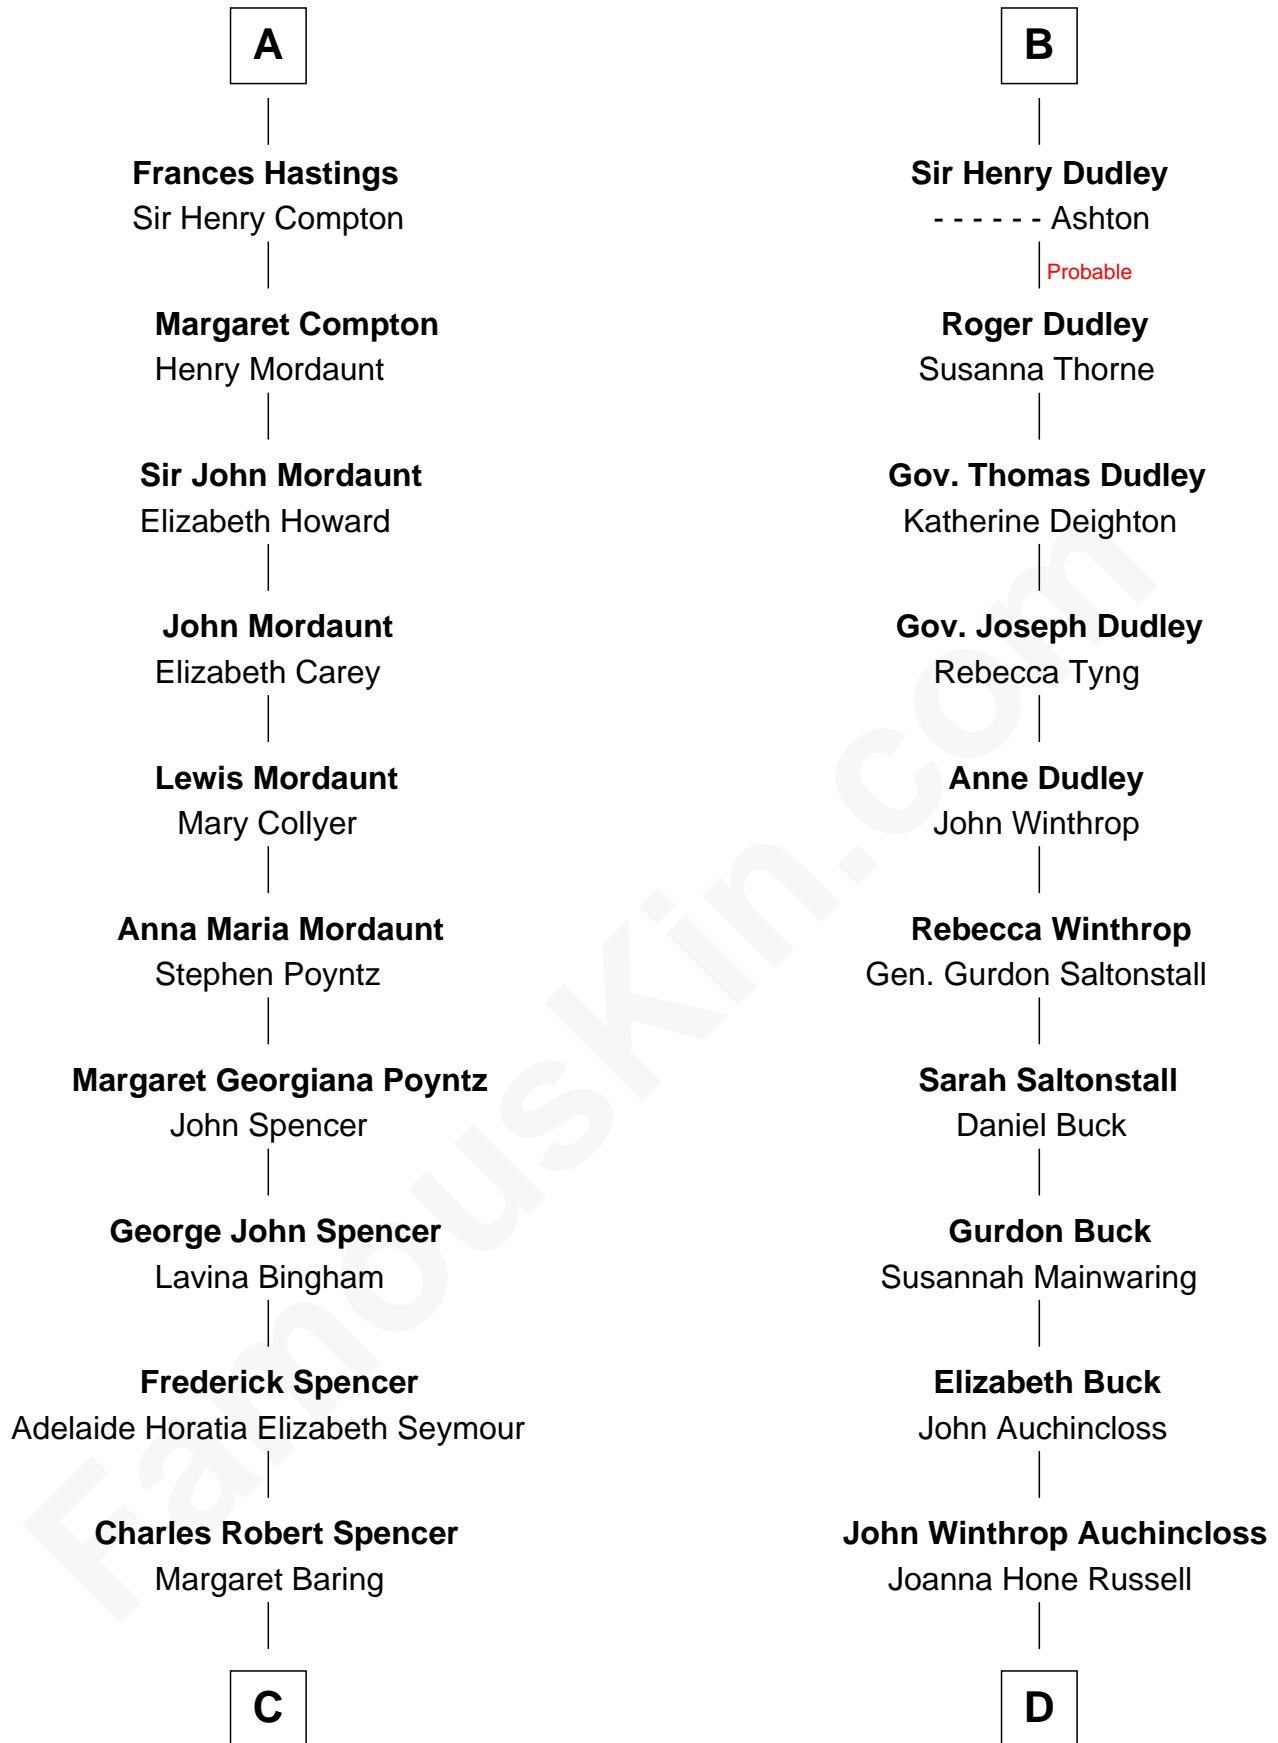

FamousKin.com Relationship Chart of

Prince William

Prince of Wales

18th cousin 2 times removed of

Louis Auchincloss

Author

C

Albert Edward John Spencer
Cynthia Elinor Beatrix Hamilton

Edward John Spencer
Frances Ruth Burke Roche

Princess Diana Frances Spencer
Charles III, King of the United Kingdom

Prince William
Prince of Wales

D

Joseph Howland Auchincloss
Priscilla Dixon Stanton

Louis Auchincloss
Author