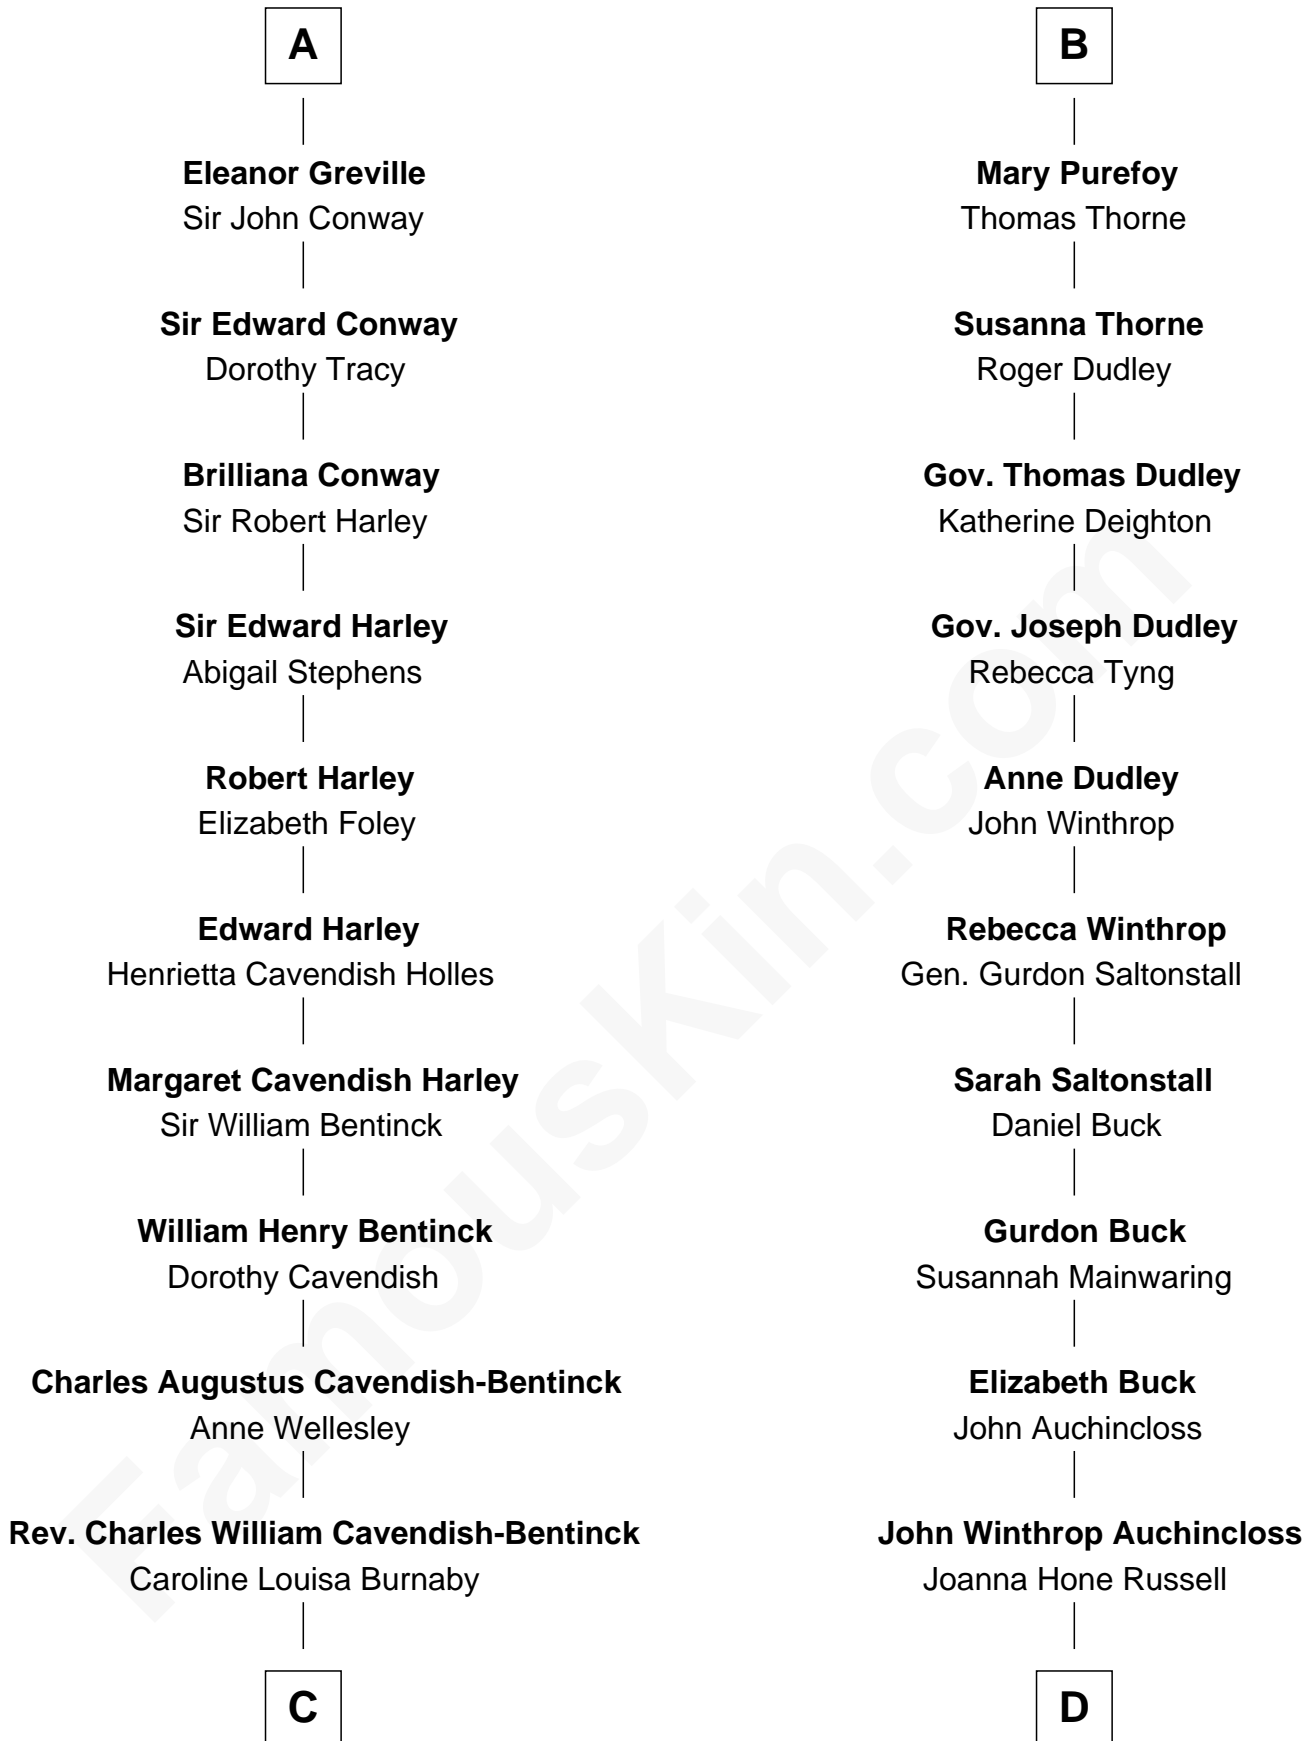

**FamousKin.com**  
**Relationship Chart of**  
**Prince William**  
*Prince of Wales*

18th cousin 3 times removed of  
**Louis Auchincloss**  
*Author*

**Sir Peter de Brewes**  
 Agnes de Clifford

**C**

**Cecilia Nina Cavendish-Bentinck**

Claude George Bowes-Lyon

**Elizabeth Bowes-Lyon**

George VI, King of the United Kingdom

**Elizabeth II, Queen of the United Kingdom**

Prince Philip of Edinburgh

**Charles III, King of the United Kingdom**

Princess Diana Frances Spencer

**Prince William**

*Prince of Wales*

**D**

**Joseph Howland Auchincloss**

Priscilla Dixon Stanton

**Louis Auchincloss**

*Author*