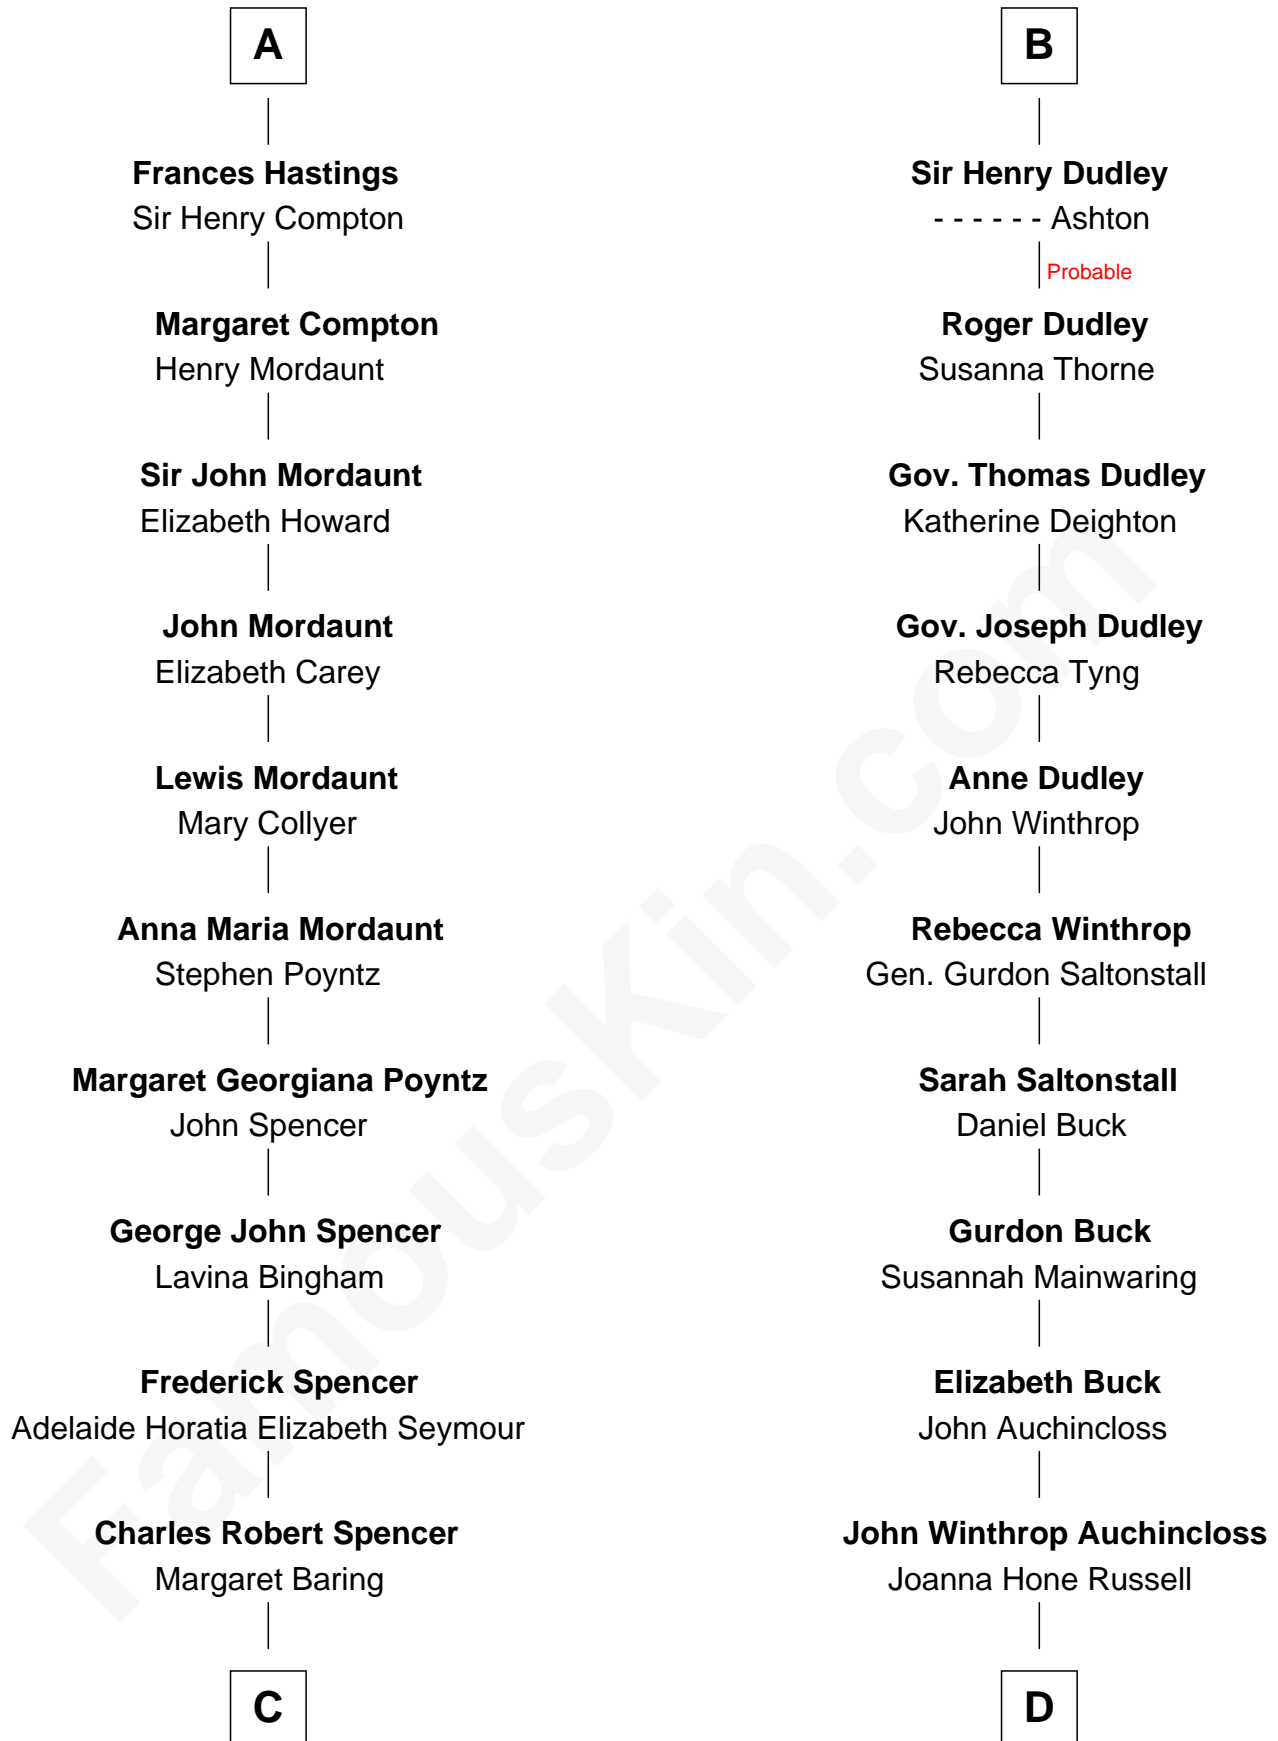

FamousKin.com Relationship Chart of

Prince William

Prince of Wales

18th cousin 2 times removed of

Louis Auchincloss

Author

C

Albert Edward John Spencer
Cynthia Elinor Beatrix Hamilton

Edward John Spencer
Frances Ruth Burke Roche

Princess Diana Frances Spencer
Charles III, King of the United Kingdom

Prince William
Prince of Wales

D

Joseph Howland Auchincloss
Priscilla Dixon Stanton

Louis Auchincloss
Author