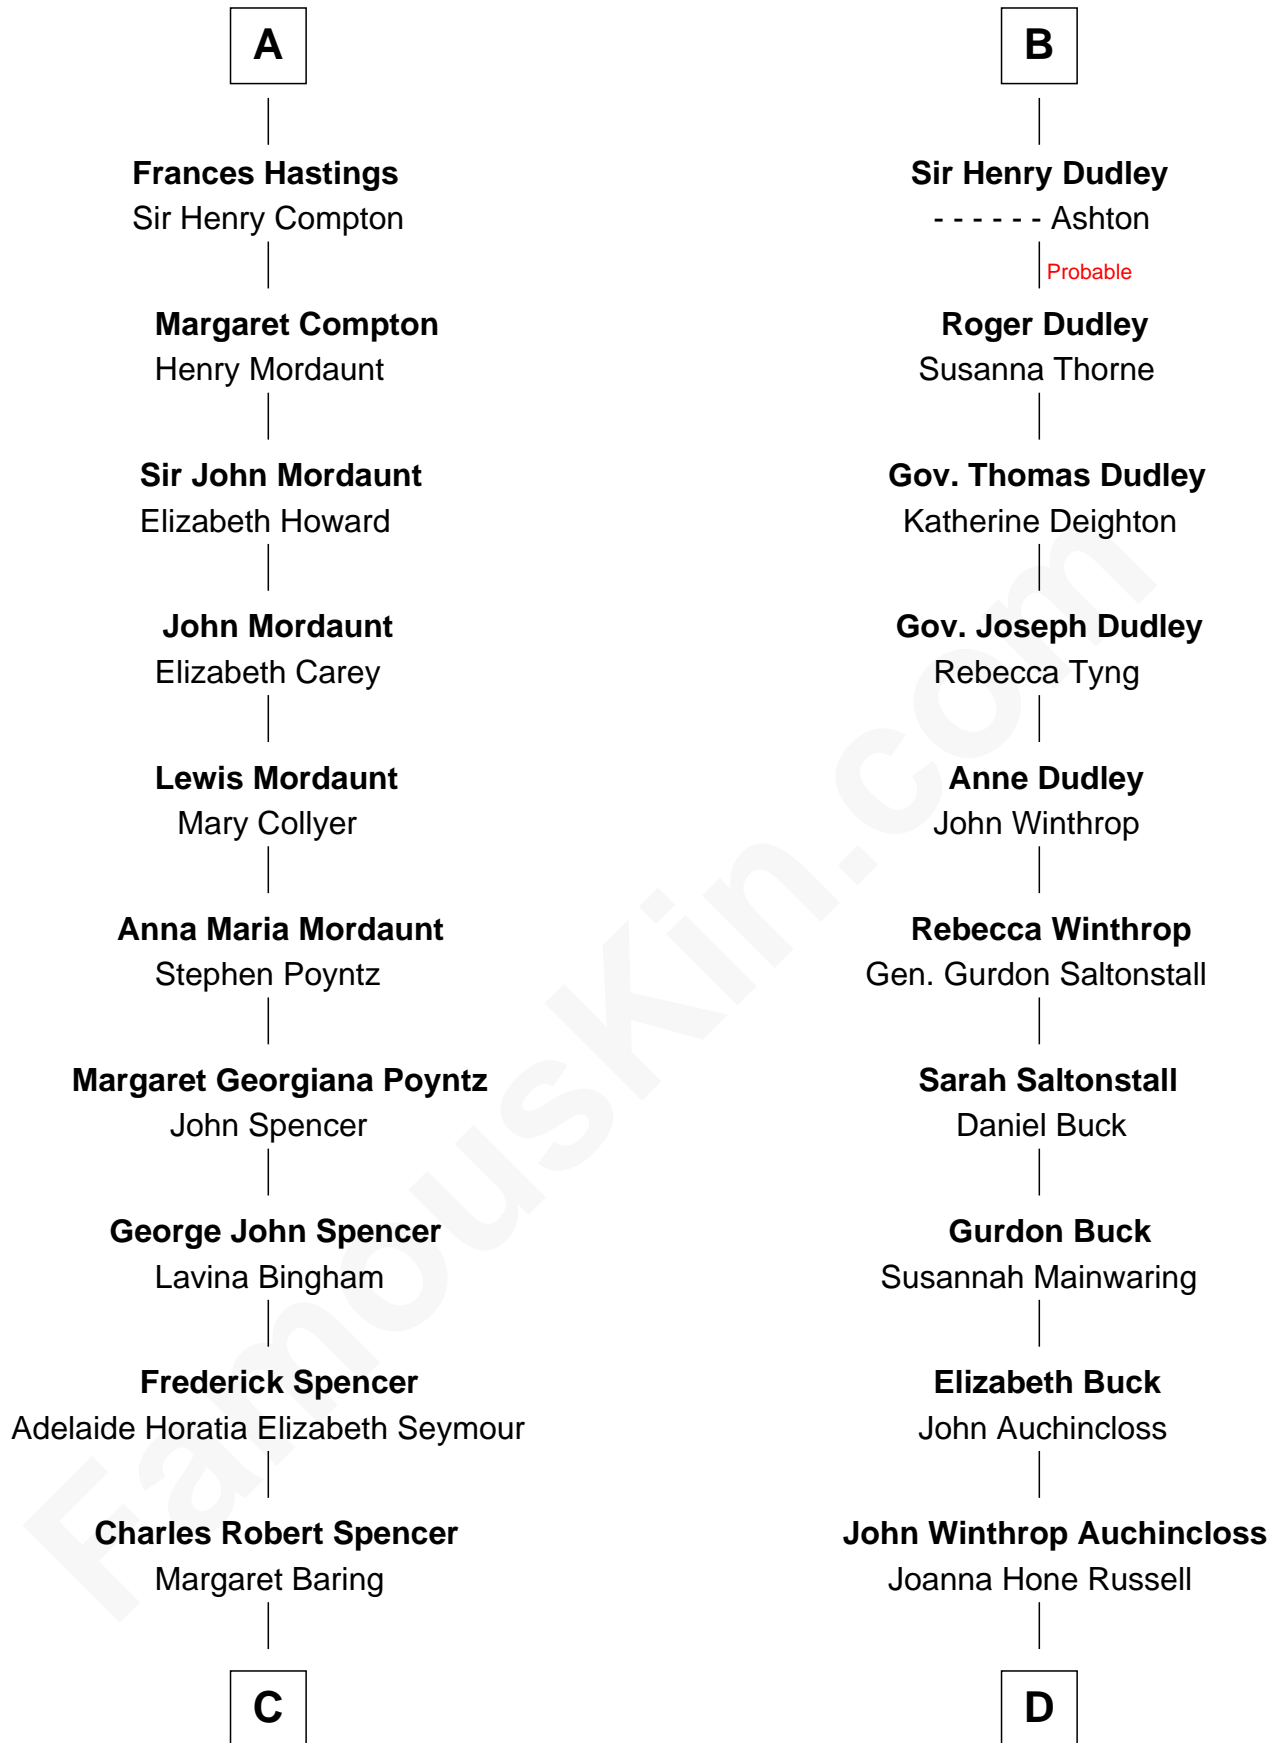

**FamousKin.com**  
**Relationship Chart of**  
**Prince William**  
*Prince of Wales*

18th cousin 2 times removed of  
**Louis Auchincloss**  
*Author*

**C**

**Albert Edward John Spencer**  
Cynthia Elinor Beatrix Hamilton

**Edward John Spencer**  
Frances Ruth Burke Roche

**Princess Diana Frances Spencer**  
Charles III, King of the United Kingdom

**Prince William**  
*Prince of Wales*

**D**

**Joseph Howland Auchincloss**  
Priscilla Dixon Stanton