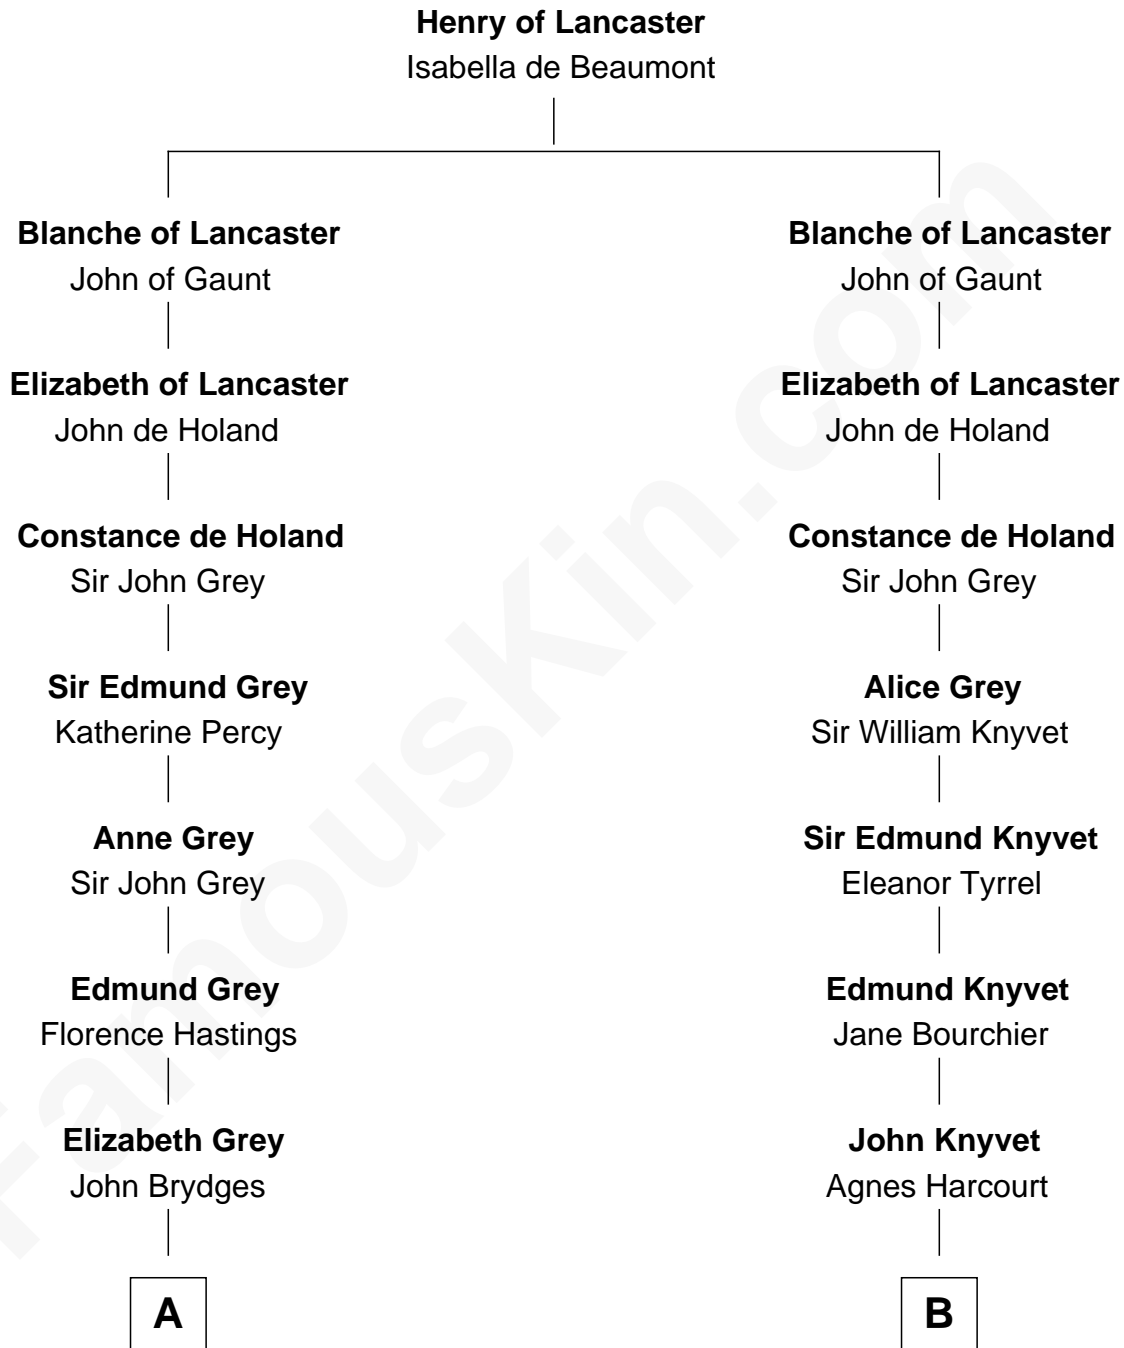

FamousKin.com
Relationship Chart of
Prince William
Prince of Wales

18th cousin 3 times removed of
Louis Auchincloss
Author

C

Charles Robert Spencer

Margaret Baring

Albert Edward John Spencer

Cynthia Elinor Beatrix Hamilton

Edward John Spencer

Frances Ruth Burke Roche

Princess Diana Frances Spencer

Charles III, King of the United Kingdom

Prince William

Prince of Wales

D

Joseph Howland Auchincloss