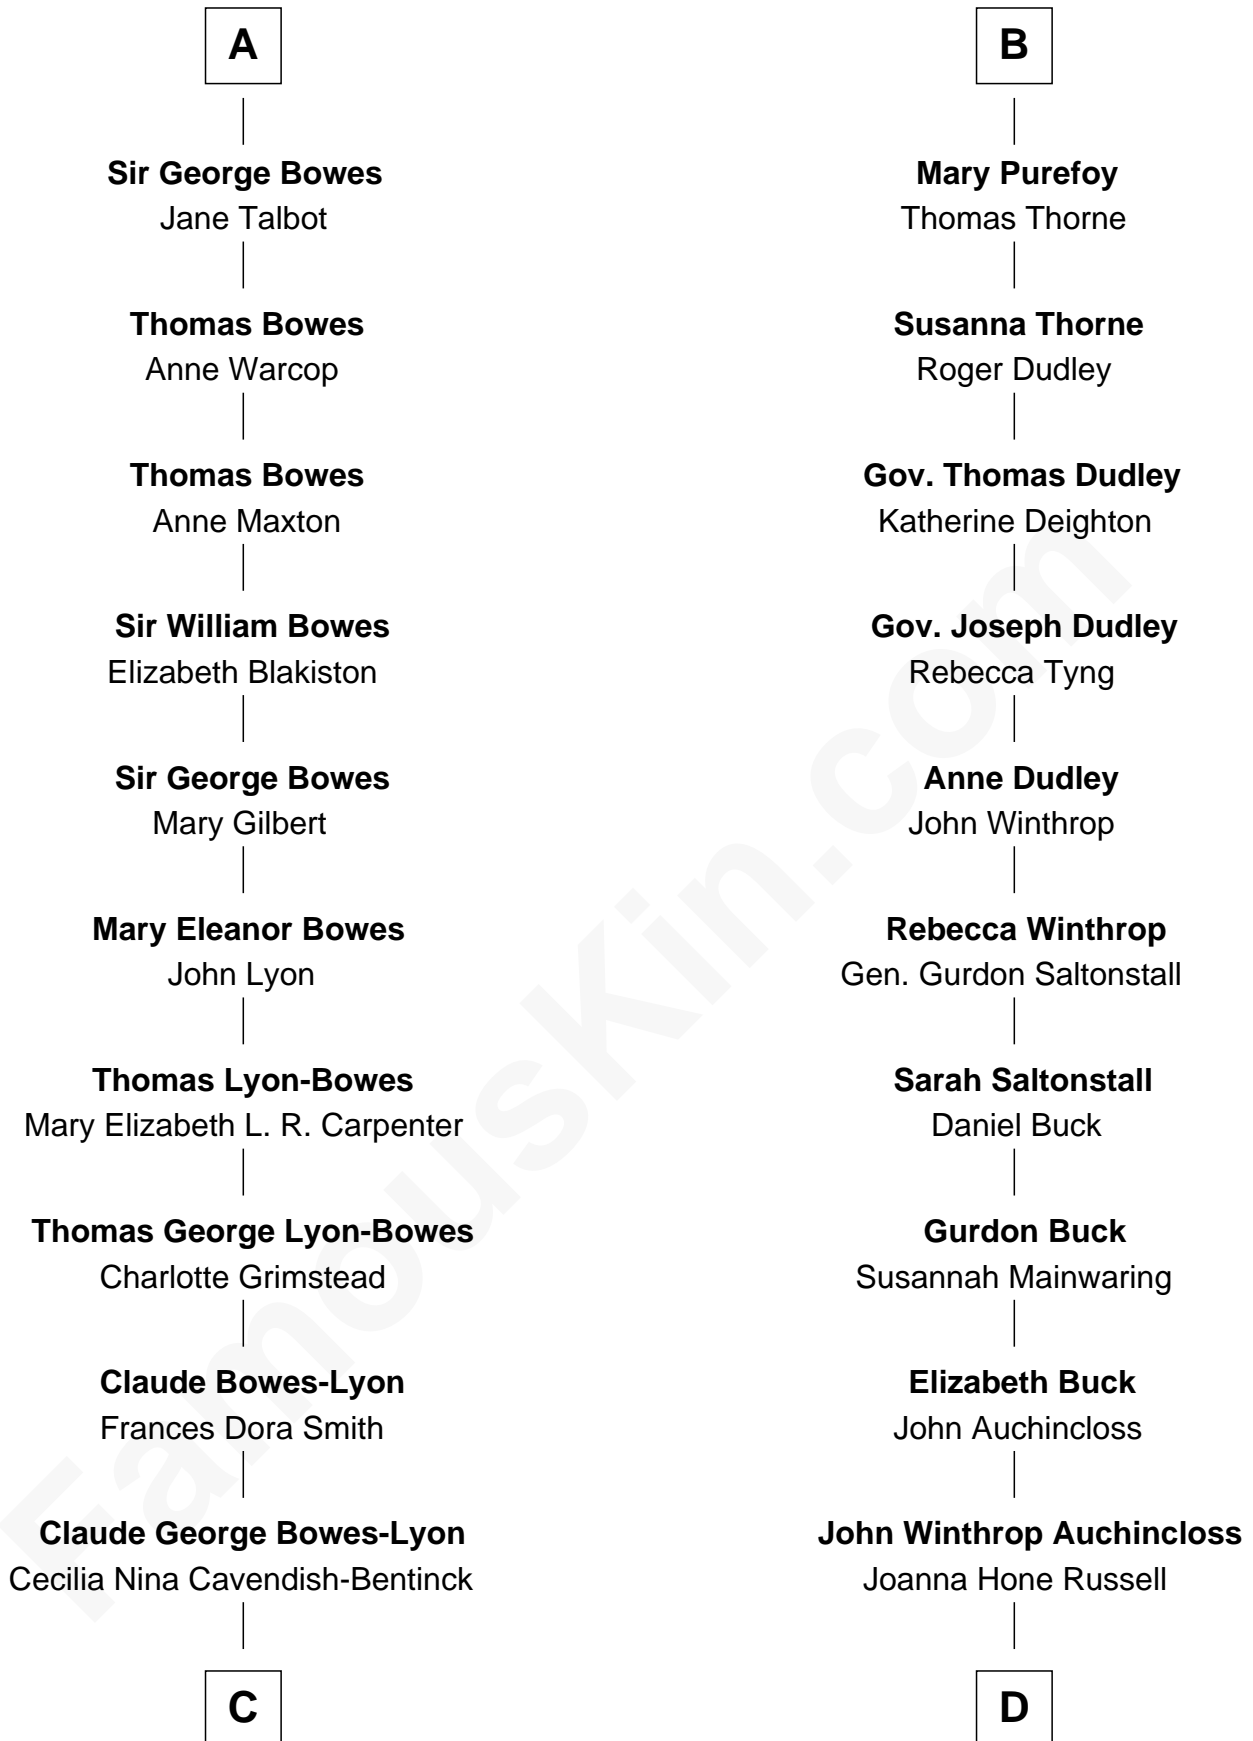

FamousKin.com Relationship Chart of

Prince William

Prince of Wales

18th cousin 2 times removed of

Louis Auchincloss

Author

Sir John Marmion

Maud de Furnival

C

Elizabeth Bowes-Lyon

George VI, King of the United Kingdom

Elizabeth II, Queen of the United Kingdom

Prince Philip of Edinburgh

Charles III, King of the United Kingdom

Princess Diana Frances Spencer

Prince William