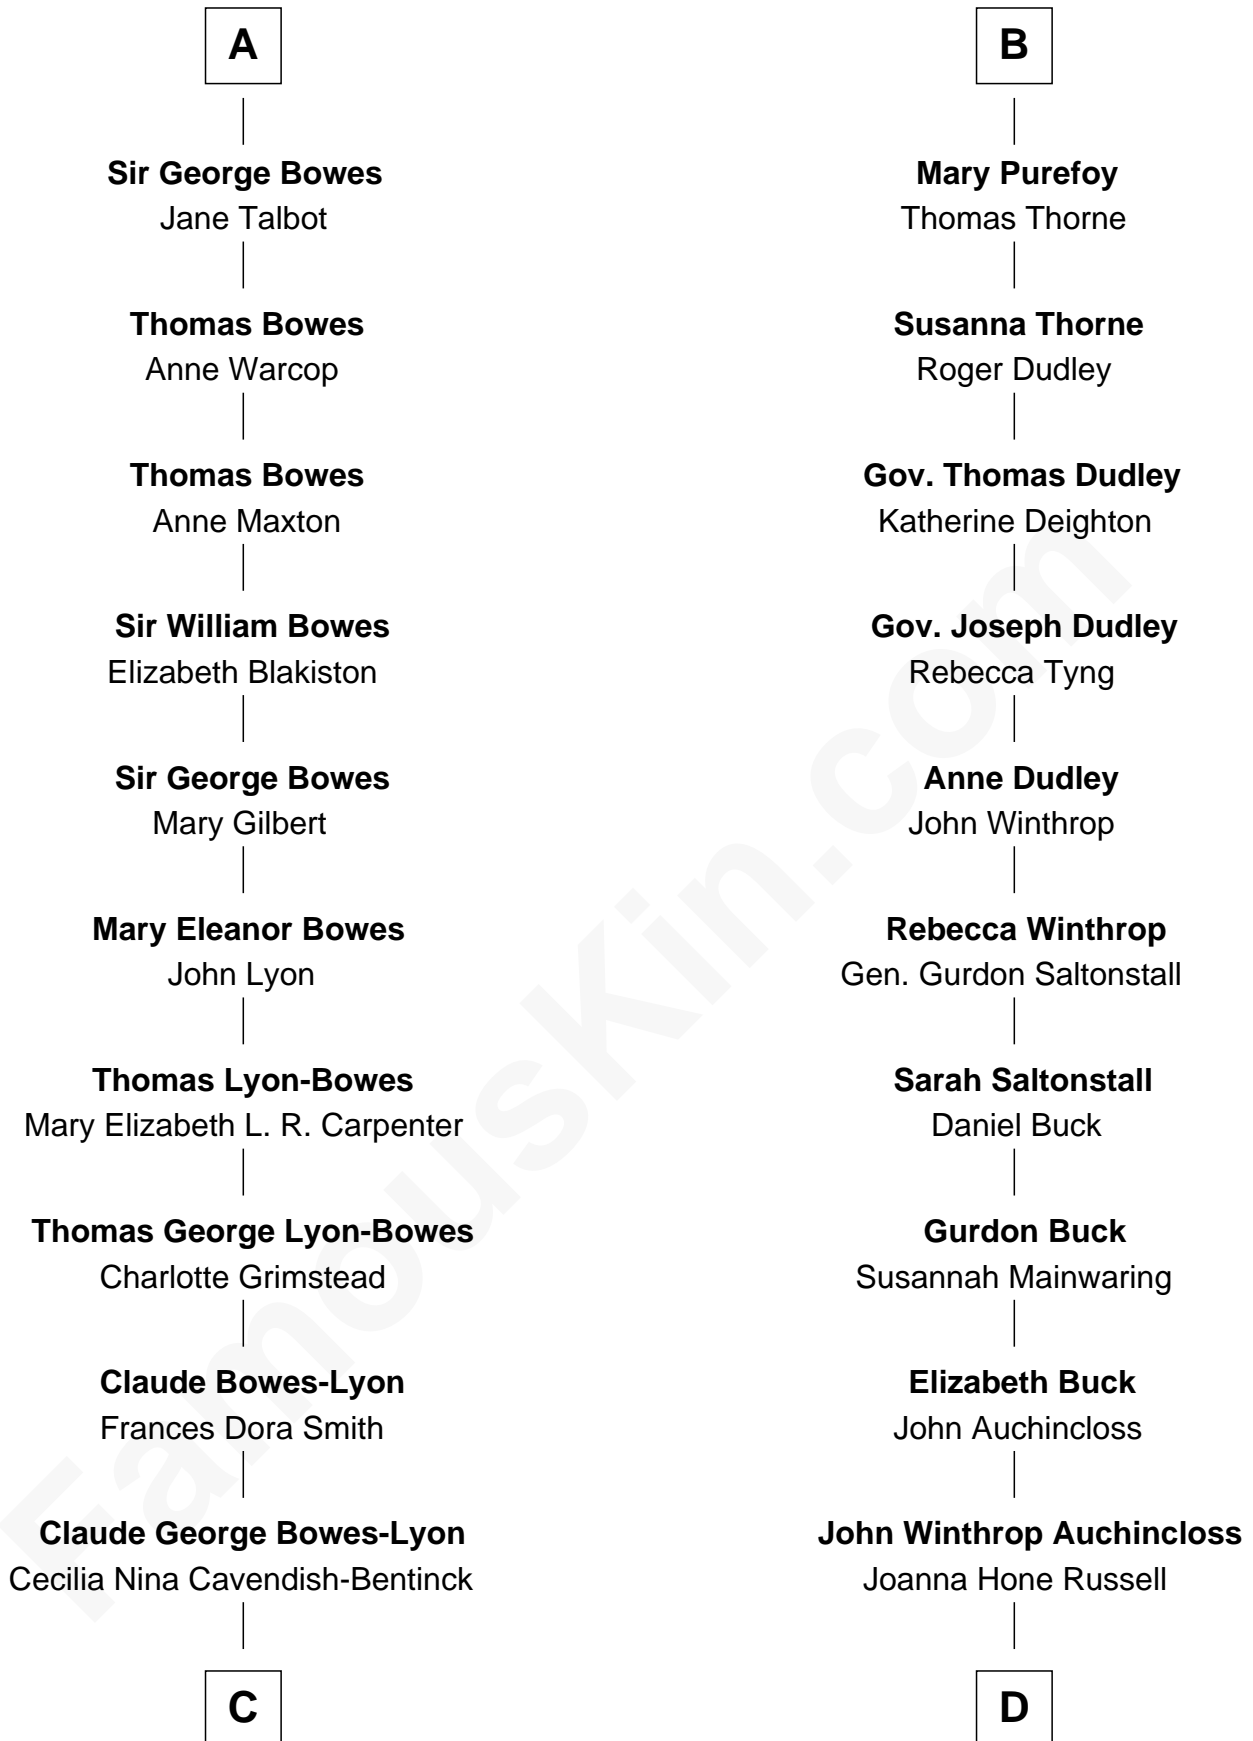

**FamousKin.com**  
**Relationship Chart of**  
**Prince William**  
*Prince of Wales*

18th cousin 2 times removed of  
**Louis Auchincloss**  
*Author*

**Sir John de Grey**  
Margaret de Oddingseles

**C**

**Elizabeth Bowes-Lyon**

George VI, King of the United Kingdom

**Elizabeth II, Queen of the United Kingdom**

Prince Philip of Edinburgh

**Charles III, King of the United Kingdom**

Princess Diana Frances Spencer

**Prince William**

*Prince of Wales*

**D**

**Joseph Howland Auchincloss**

Priscilla Dixon Stanton

**Louis Auchincloss**

*Author*

FamousKin.com