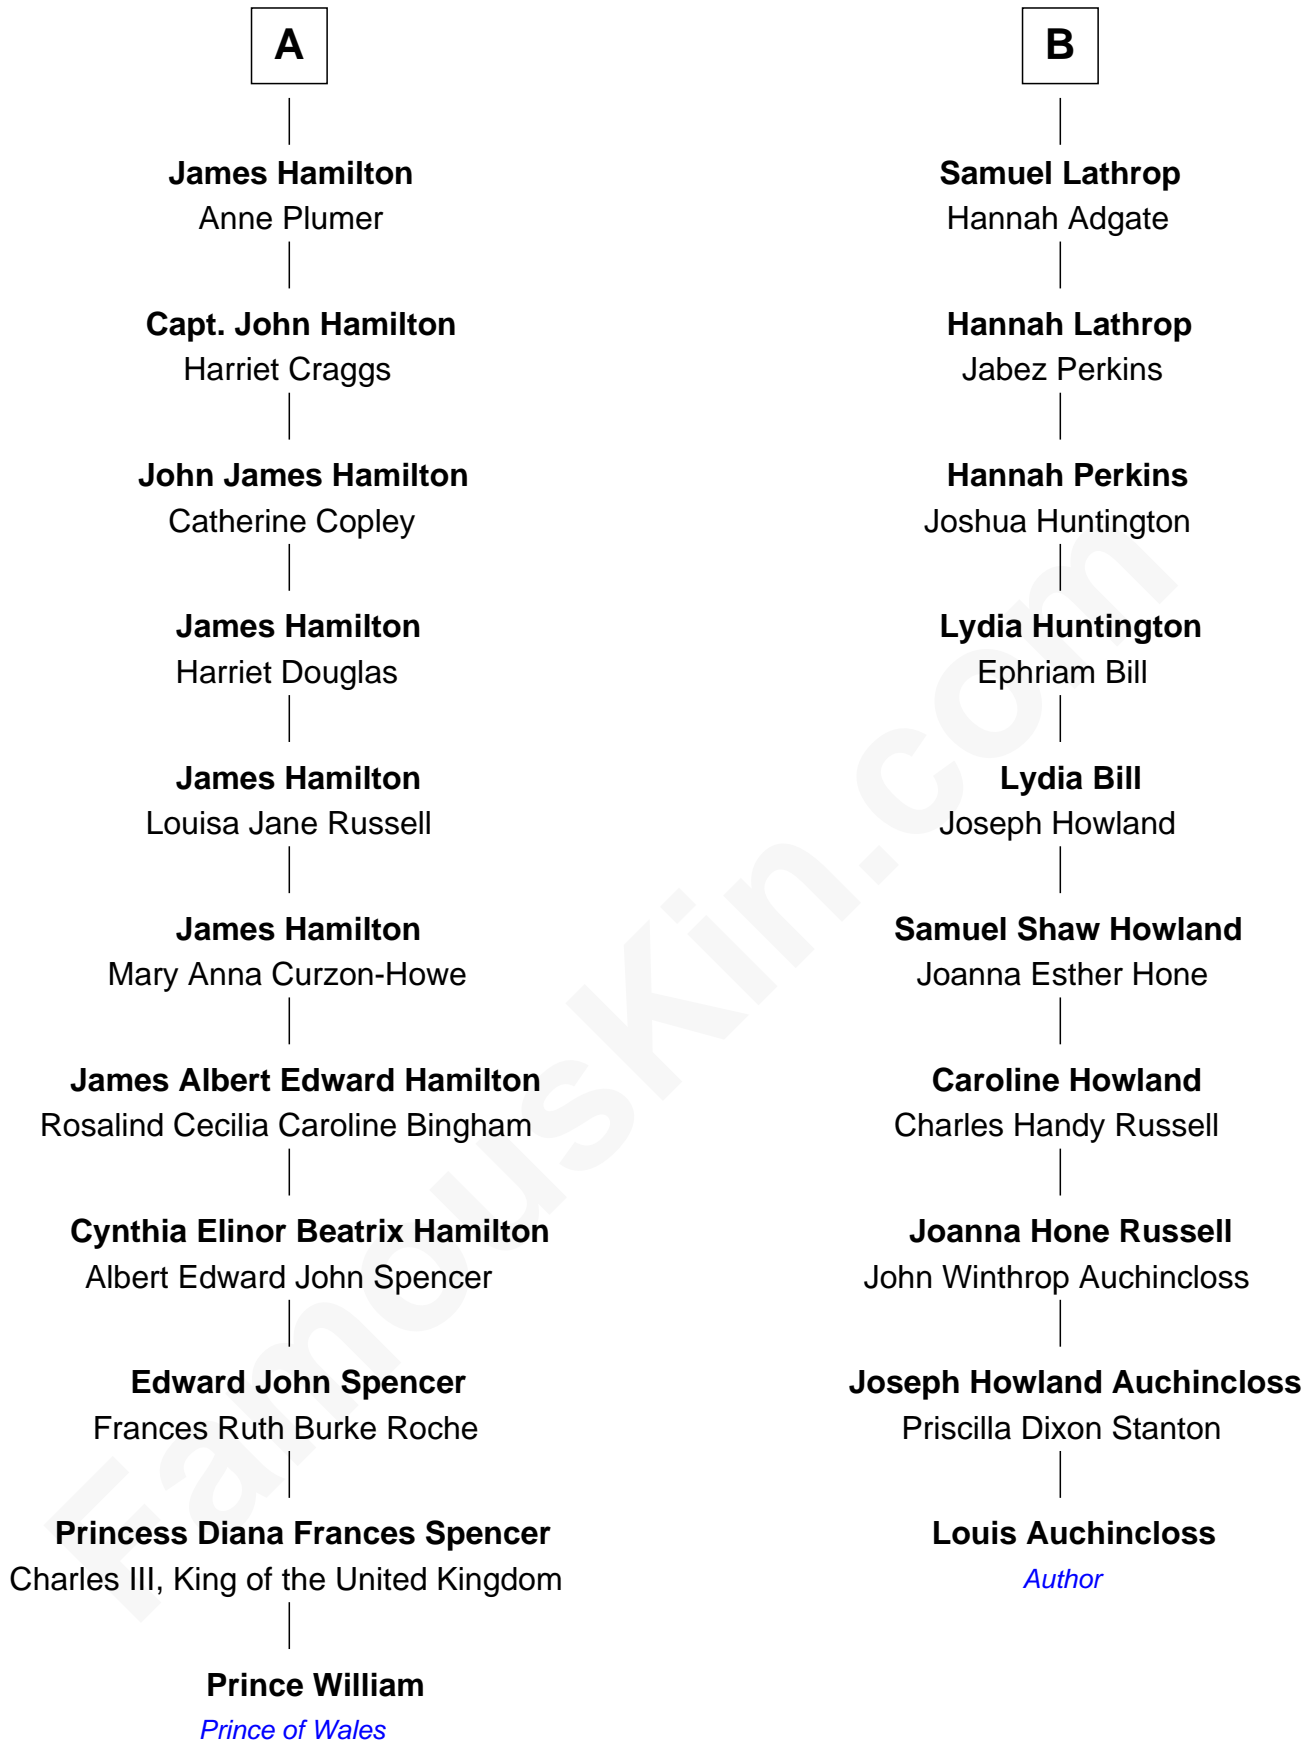

FamousKin.com Relationship Chart of

Prince William

Prince of Wales

16th cousin 1 time removed of

Louis Auchincloss

Author

Sir John Colepepper

Agnes Gainsford

Walter Colepepper

Anne Aucher

William Colepepper

Cecilia Barrett

John Colepepper

Elizabeth Sidley

Thomas Colepepper

Anne Slaney

Walter Roberts

Probable

Joan Roberts

Richard Exhurst

Mary Exhurst

Edward Stoughton

Francis Stoughton

Agnes - - - - -

Rev. Thomas Stoughton

Katherine - - - - -

Elizabeth Stoughton

John Scudder

Elizabeth Scudder

Samuel Lothrop

B

William photo by [InSapphoWeTrust](#) (CC BY-SA 2.0)