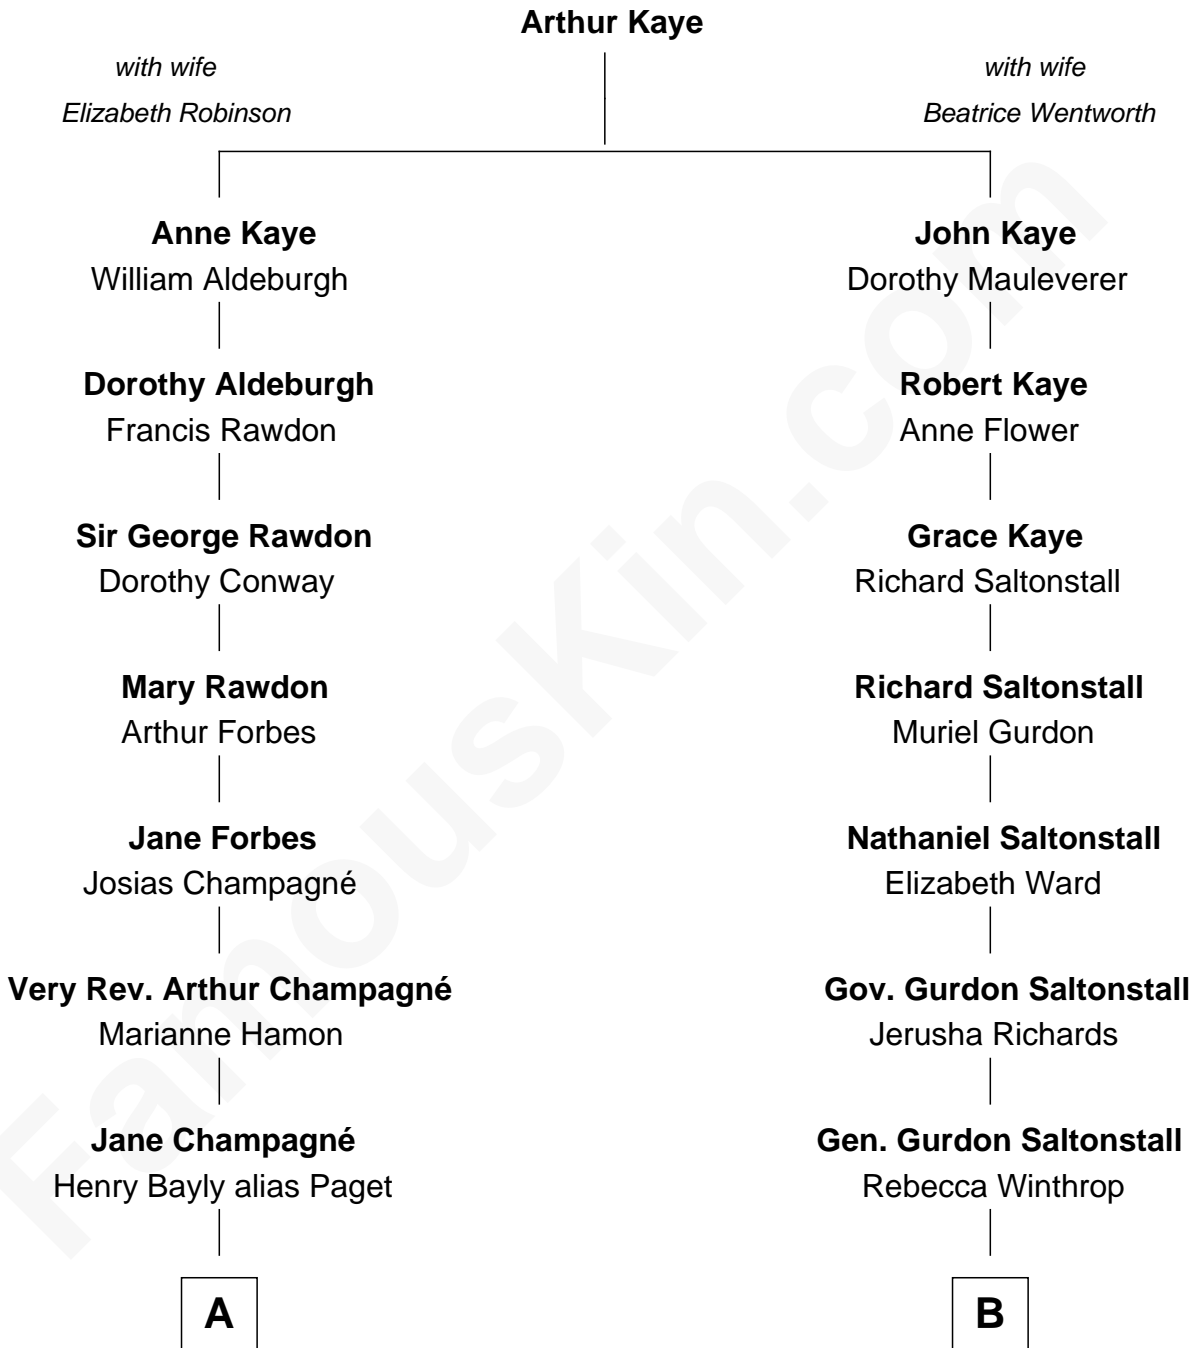

## Relationship Chart of

### Prince William

*Prince of Wales*

12th cousin 2 times removed of

**Louis Auchincloss**  
*Author*

**A**

**Henry William Paget**  
Lady Caroline Elizabeth Villiers

**Lady Caroline Paget**  
Charles Gordon-Lennox