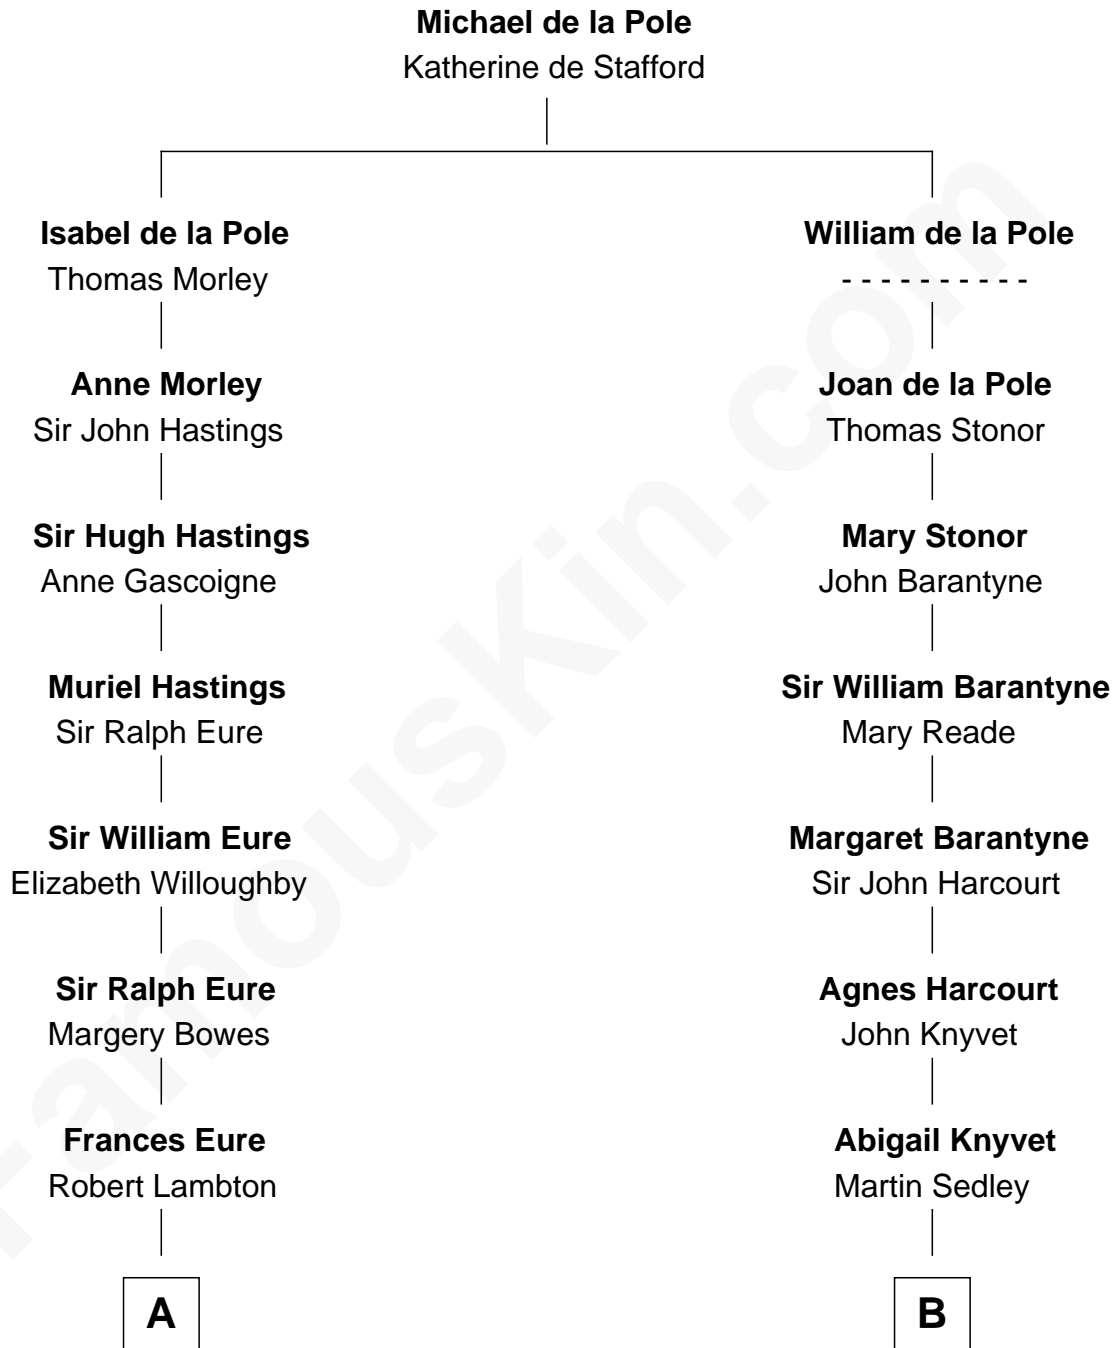

FamousKin.com

Relationship Chart of

Prince William

Prince of Wales

17th cousin 3 times removed of

Louis Auchincloss
Author

C

Elizabeth Bowes-Lyon

George VI, King of the United Kingdom

Elizabeth II, Queen of the United Kingdom

Prince Philip of Edinburgh

Charles III, King of the United Kingdom

Princess Diana Frances Spencer

Prince William

Prince of Wales