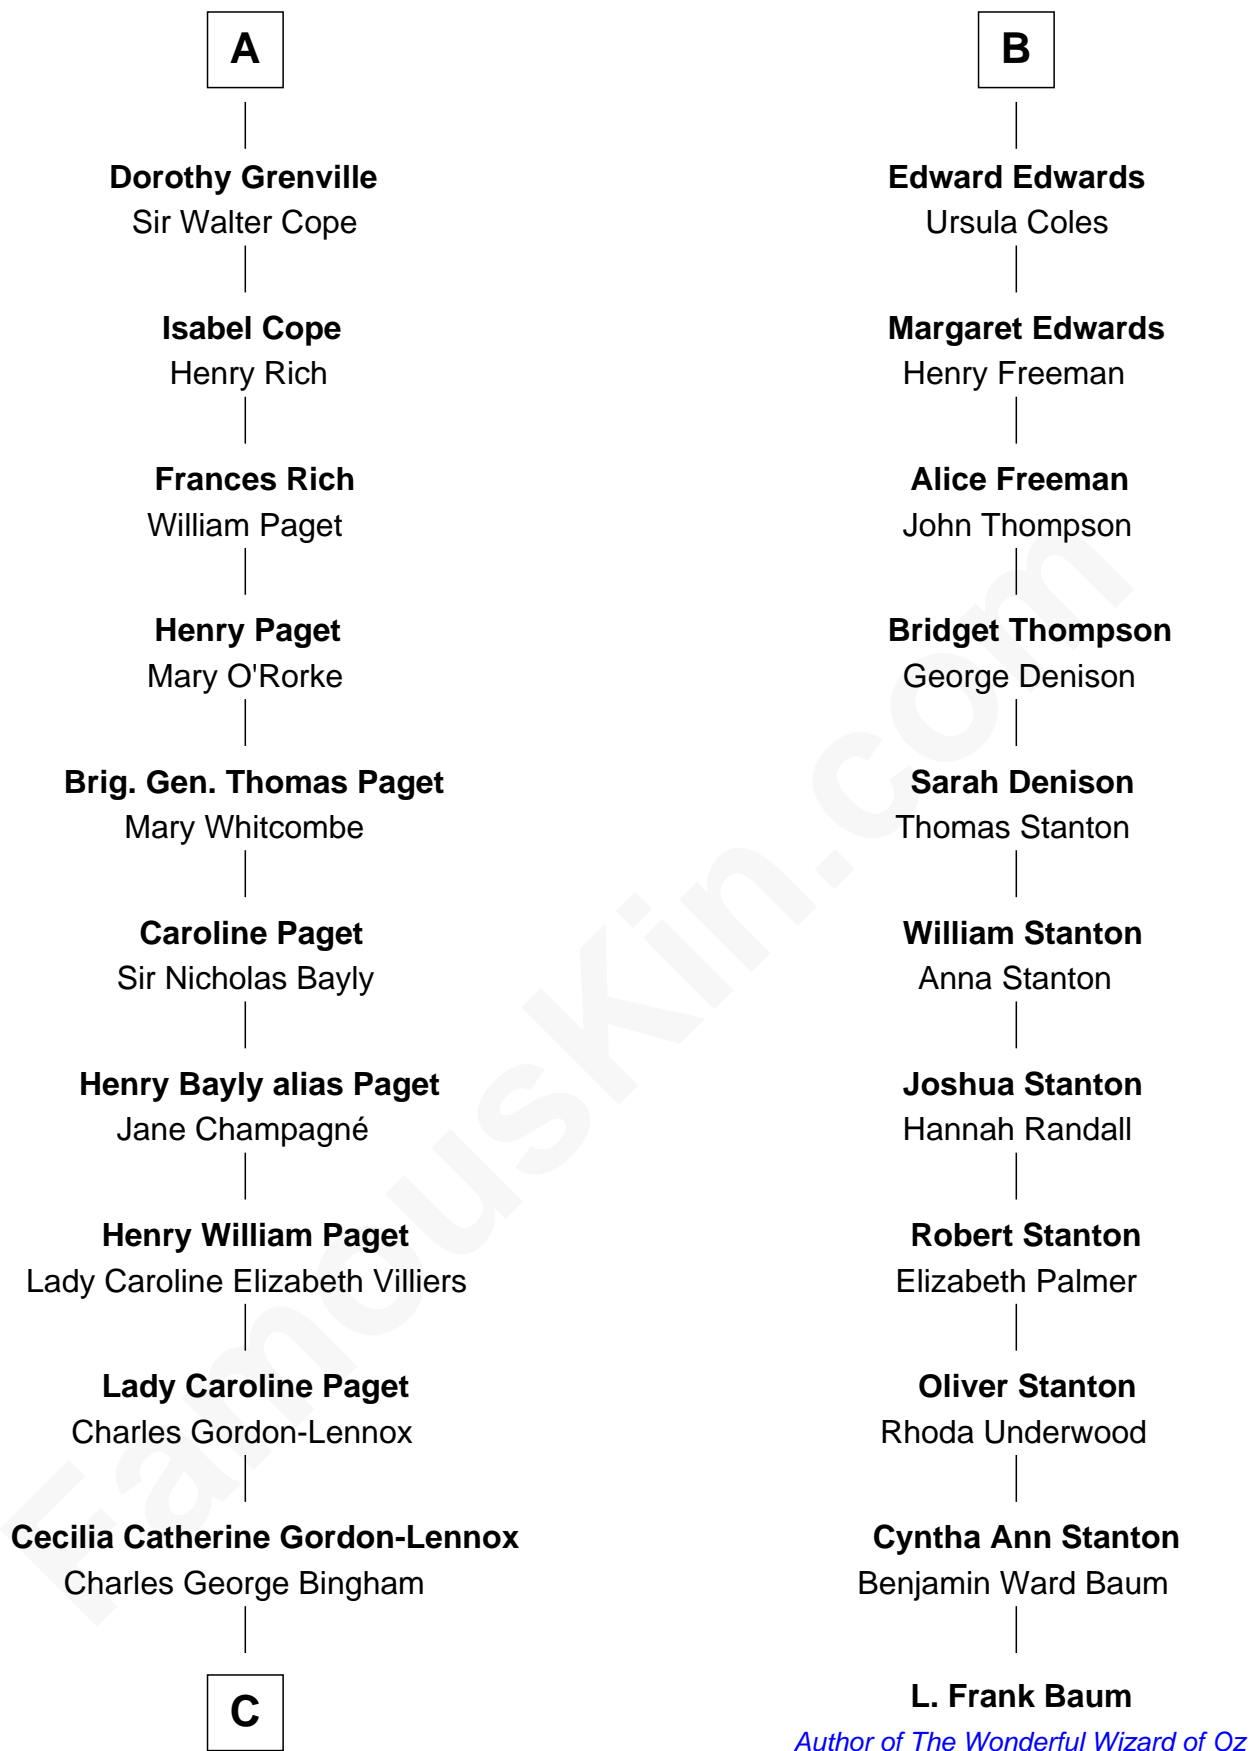

# FamousKin.com Relationship Chart of

**Prince William**

*Prince of Wales*

17th cousin 4 times removed of

**L. Frank Baum**

*Author of The Wonderful Wizard of Oz*

**Sir John Giffard**

Lucy de Morteyn

**Sir Thomas Giffard**  
Elizabeth de Missenden

**Roger Giffard**  
Isabel Stretle

**Thomas Giffard**  
Eleanor Vaux

**John Giffard**  
Agnes Winslow

**Roger Giffard**  
Mary Nanseglos

**John Giffard**  
Dorothy Dannett

**Mary Giffard**  
Richard Grenville

**A**

**Sir Thomas Giffard**  
Elizabeth de Missenden

**Roger Giffard**  
Isabel Stretle

**Thomas Giffard**  
Eleanor Vaux

**John Giffard**  
Agnes Winslow

**Thomas Giffard**  
Joan Langston

**Amy Giffard**  
Richard Samwell

**Susanna Samwell**  
Peter Edwards

**B**

**C**

**Rosalind Cecilia Caroline Bingham**

James Albert Edward Hamilton

**Cynthia Elinor Beatrix Hamilton**

Albert Edward John Spencer