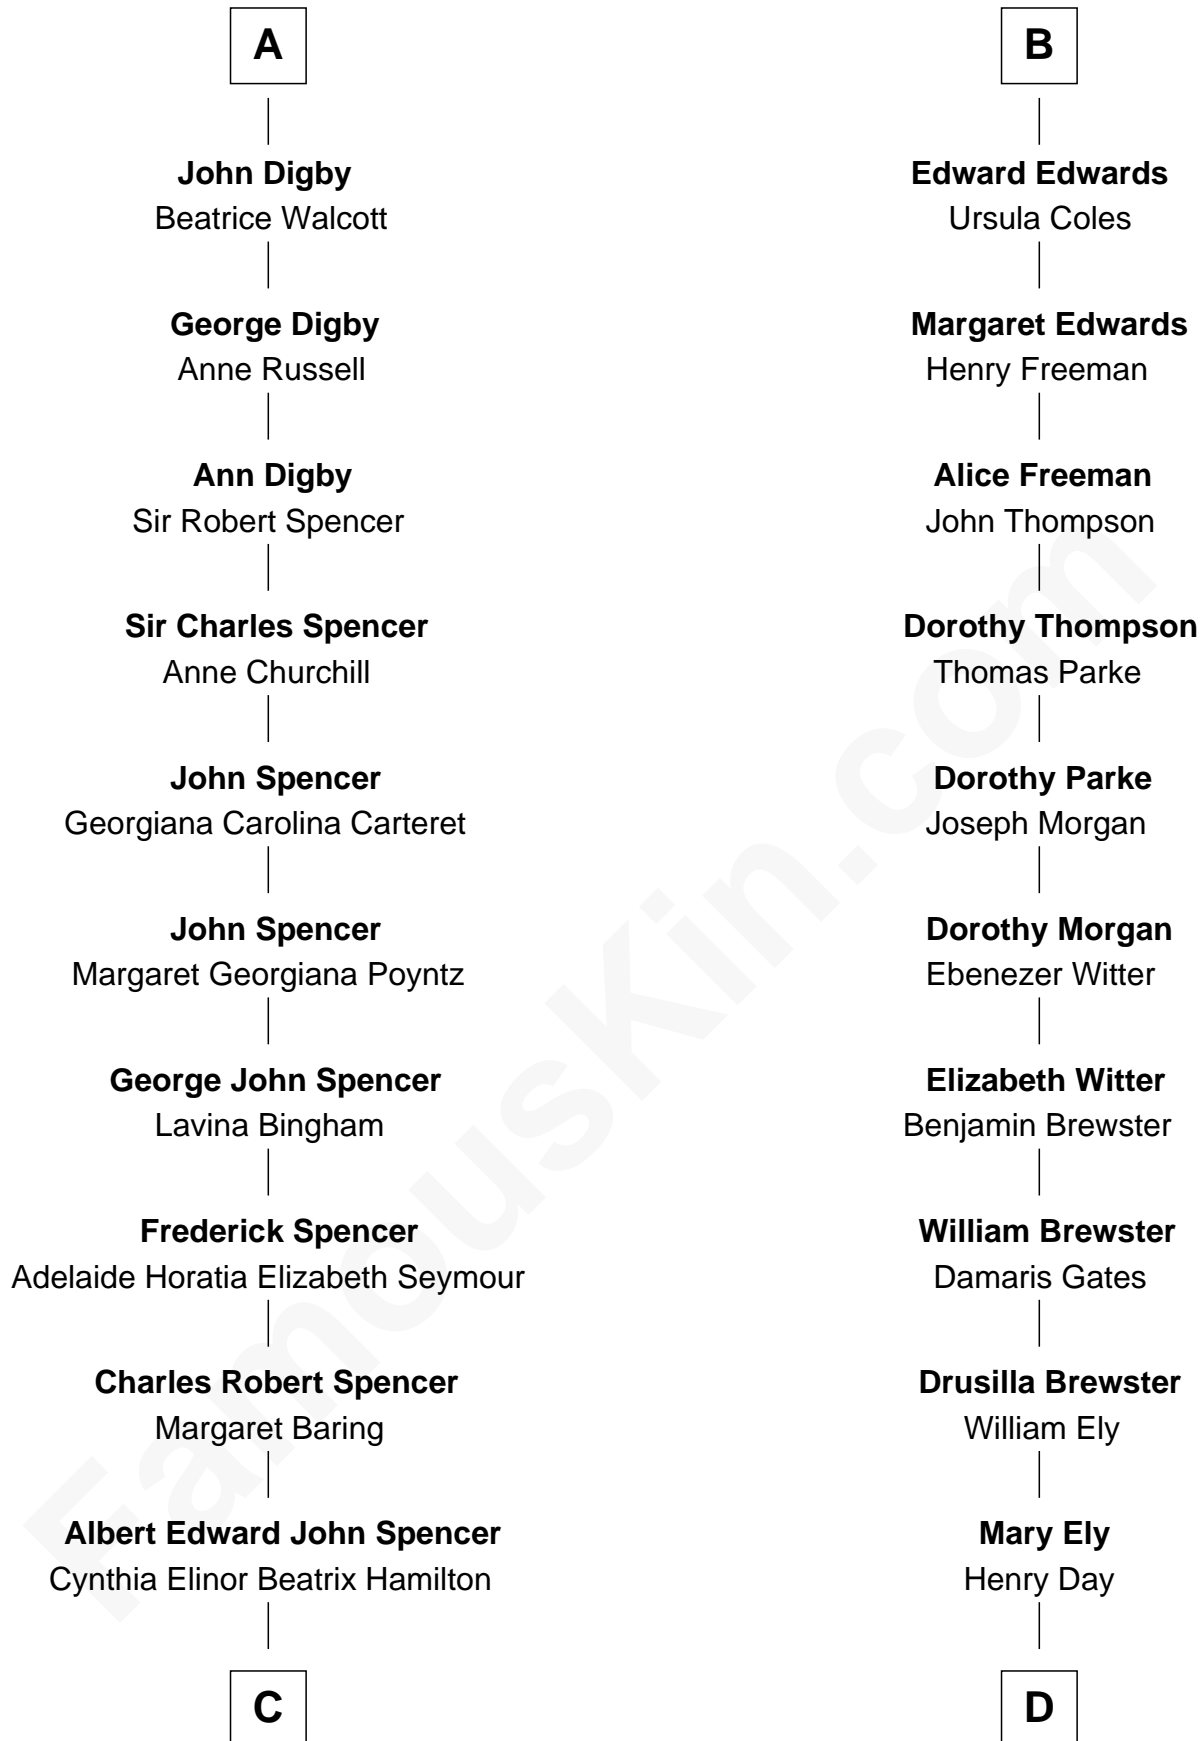

FamousKin.com Relationship Chart of

Prince William

Prince of Wales

19th cousin of

Clarence Day

Author of Life with Father

William de la Spine

Alice de Bruley

C

Edward John Spencer
Frances Ruth Burke Roche

Princess Diana Frances Spencer
Charles III, King of the United Kingdom

Prince William
Prince of Wales

D

Benjamin Henry Day
Evelina Shepard

Clarence Shepard Day
Lavinia Elizabeth Stockwell