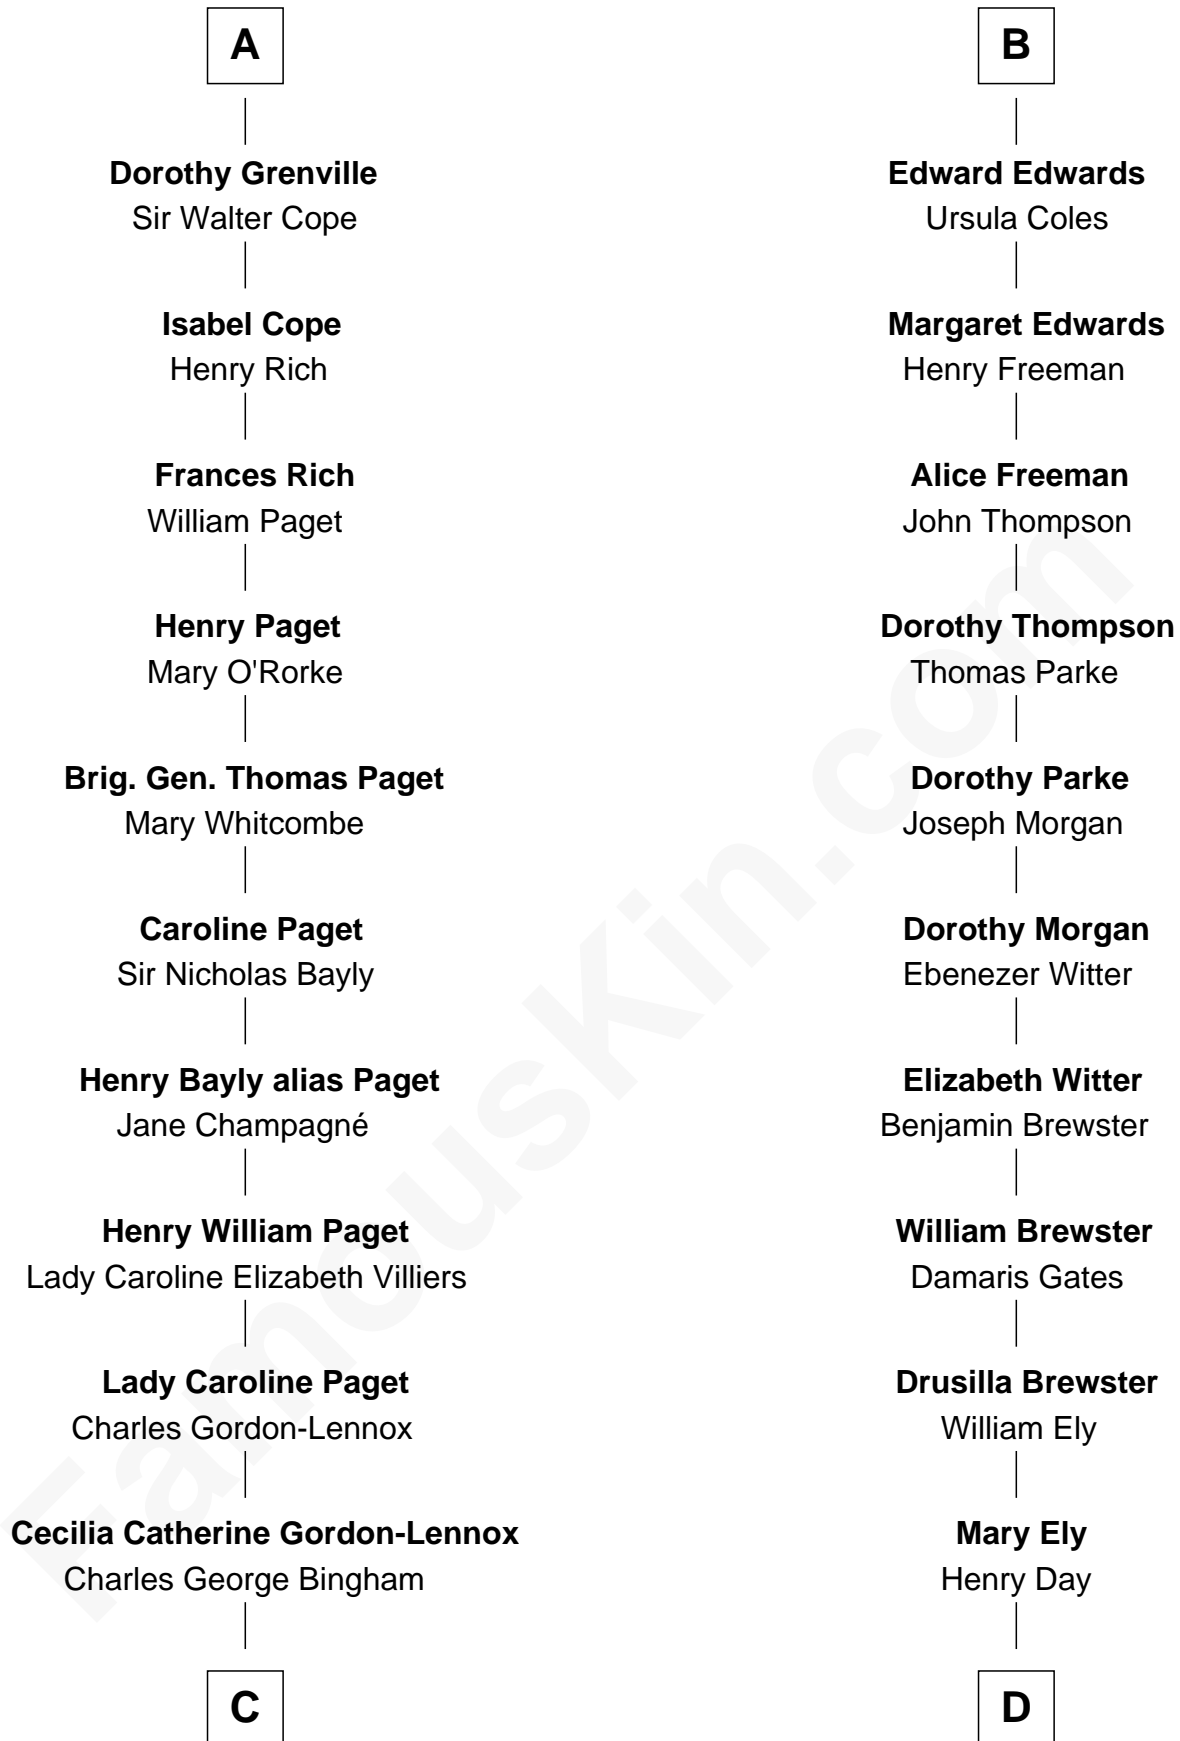

# FamousKin.com Relationship Chart of

**Prince William**

*Prince of Wales*

19th cousin 2 times removed of

**Clarence Day**

*Author of Life with Father*

**Sir John Giffard**

Lucy de Mortheyn

**Sir Thomas Giffard**  
Elizabeth de Missenden

**Roger Giffard**  
Isabel Stretle

**Thomas Giffard**  
Eleanor Vaux

**John Giffard**  
Agnes Winslow

**Roger Giffard**  
Mary Nanseglos

**John Giffard**  
Dorothy Dannett

**Mary Giffard**  
Richard Grenville

**A**

**Sir Thomas Giffard**  
Elizabeth de Missenden

**Roger Giffard**  
Isabel Stretle

**Thomas Giffard**  
Eleanor Vaux

**John Giffard**  
Agnes Winslow

**Thomas Giffard**  
Joan Langston

**Amy Giffard**  
Richard Samwell

**Susanna Samwell**  
Peter Edwards

**B**

**C**

**Rosalind Cecilia Caroline Bingham**

James Albert Edward Hamilton

**Cynthia Elinor Beatrix Hamilton**

Albert Edward John Spencer