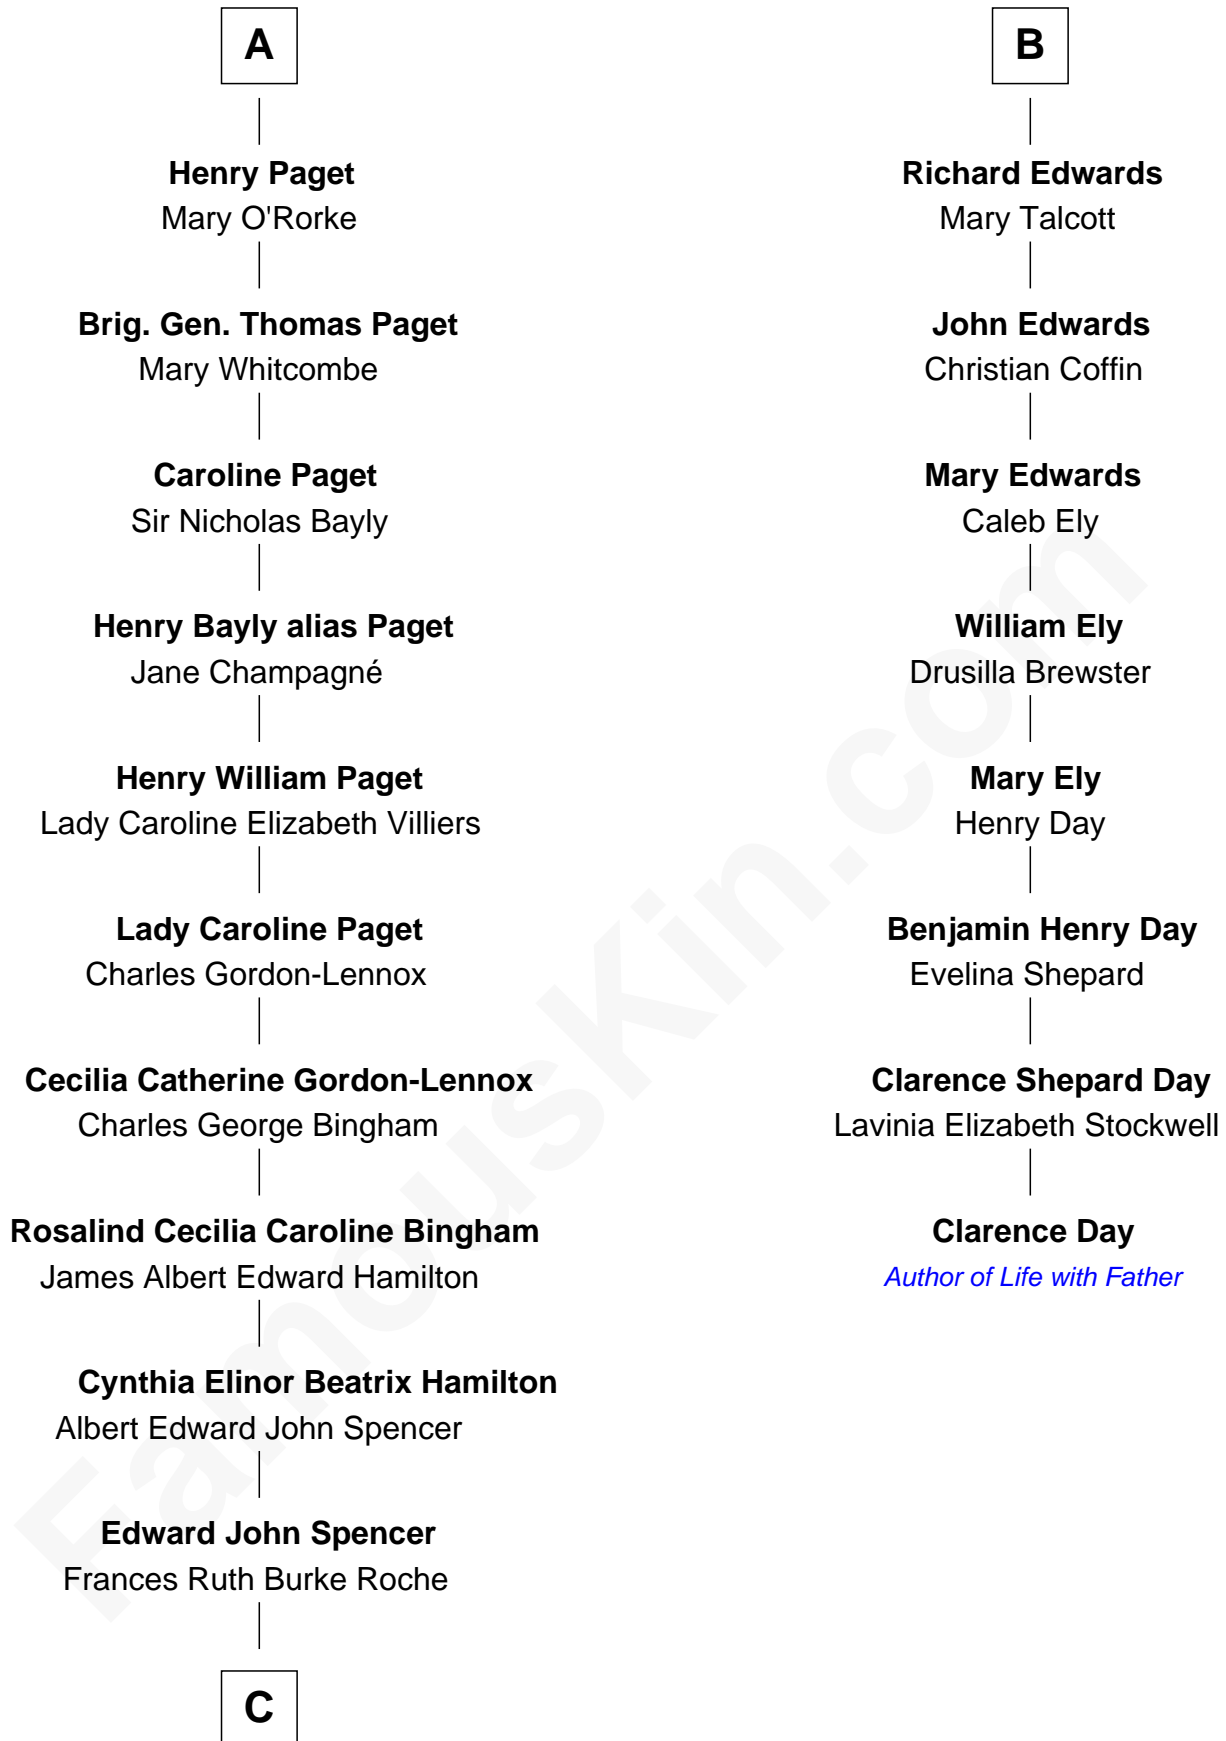

FamousKin.com Relationship Chart of

Prince William

Prince of Wales

14th cousin 4 times removed of

Clarence Day

Author of Life with Father

Sir Nicholas Poyntz

Elizabeth Mill

C

Princess Diana Frances Spencer
Charles III, King of the United Kingdom

Prince William
Prince of Wales

FamousKin.com