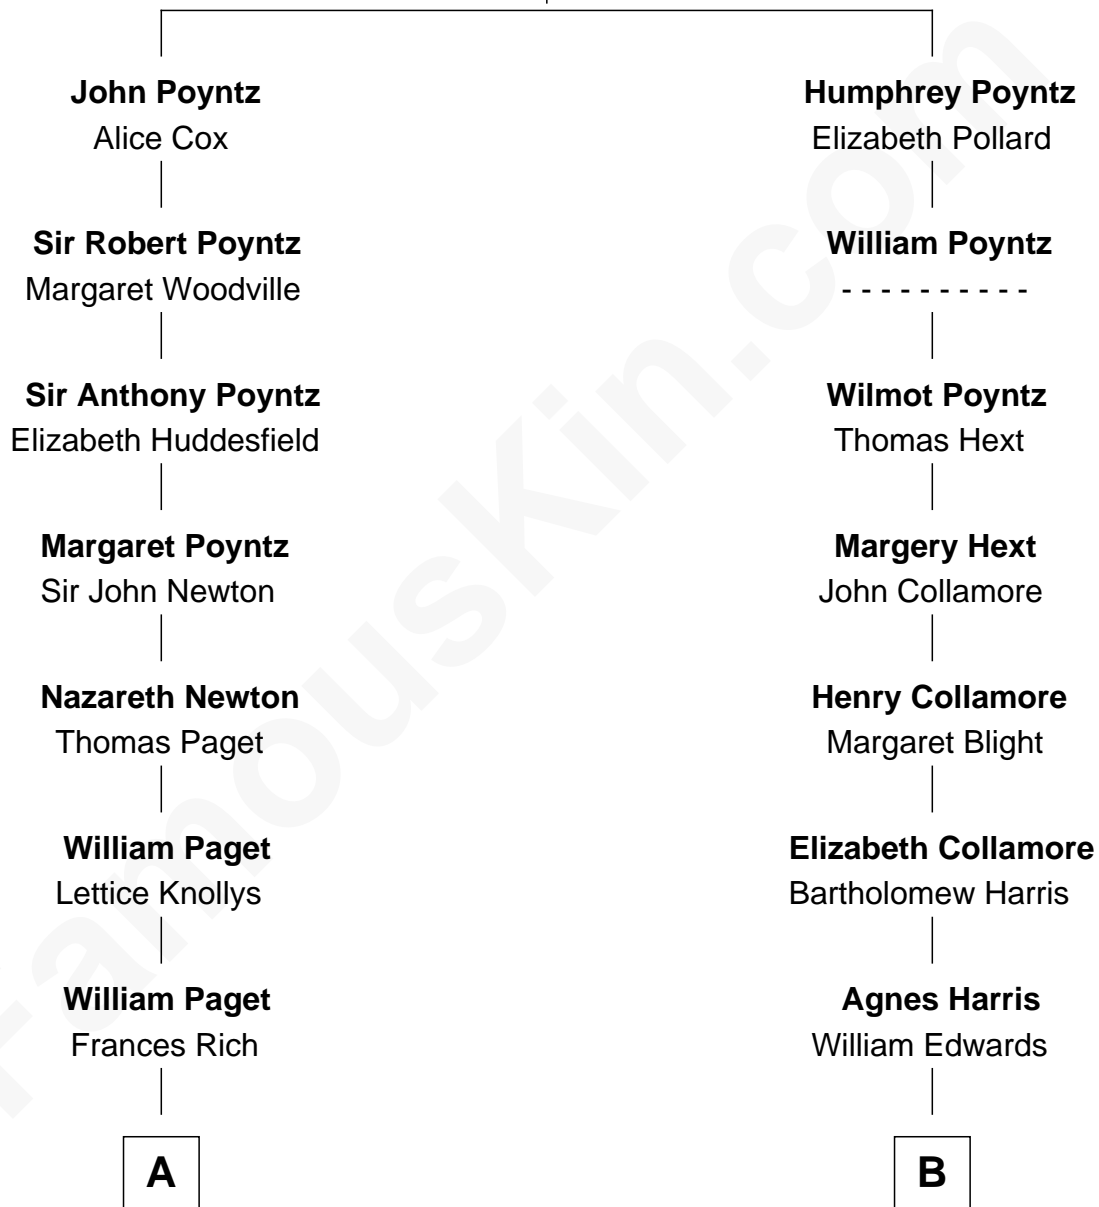

FamousKin.com Relationship Chart of

Prince William

Prince of Wales

14th cousin 4 times removed of

Clarence Day

Author of Life with Father

Sir Nicholas Poyntz

Elizabeth Mill

C

Princess Diana Frances Spencer
Charles III, King of the United Kingdom

Prince William
Prince of Wales

FamousKin.com