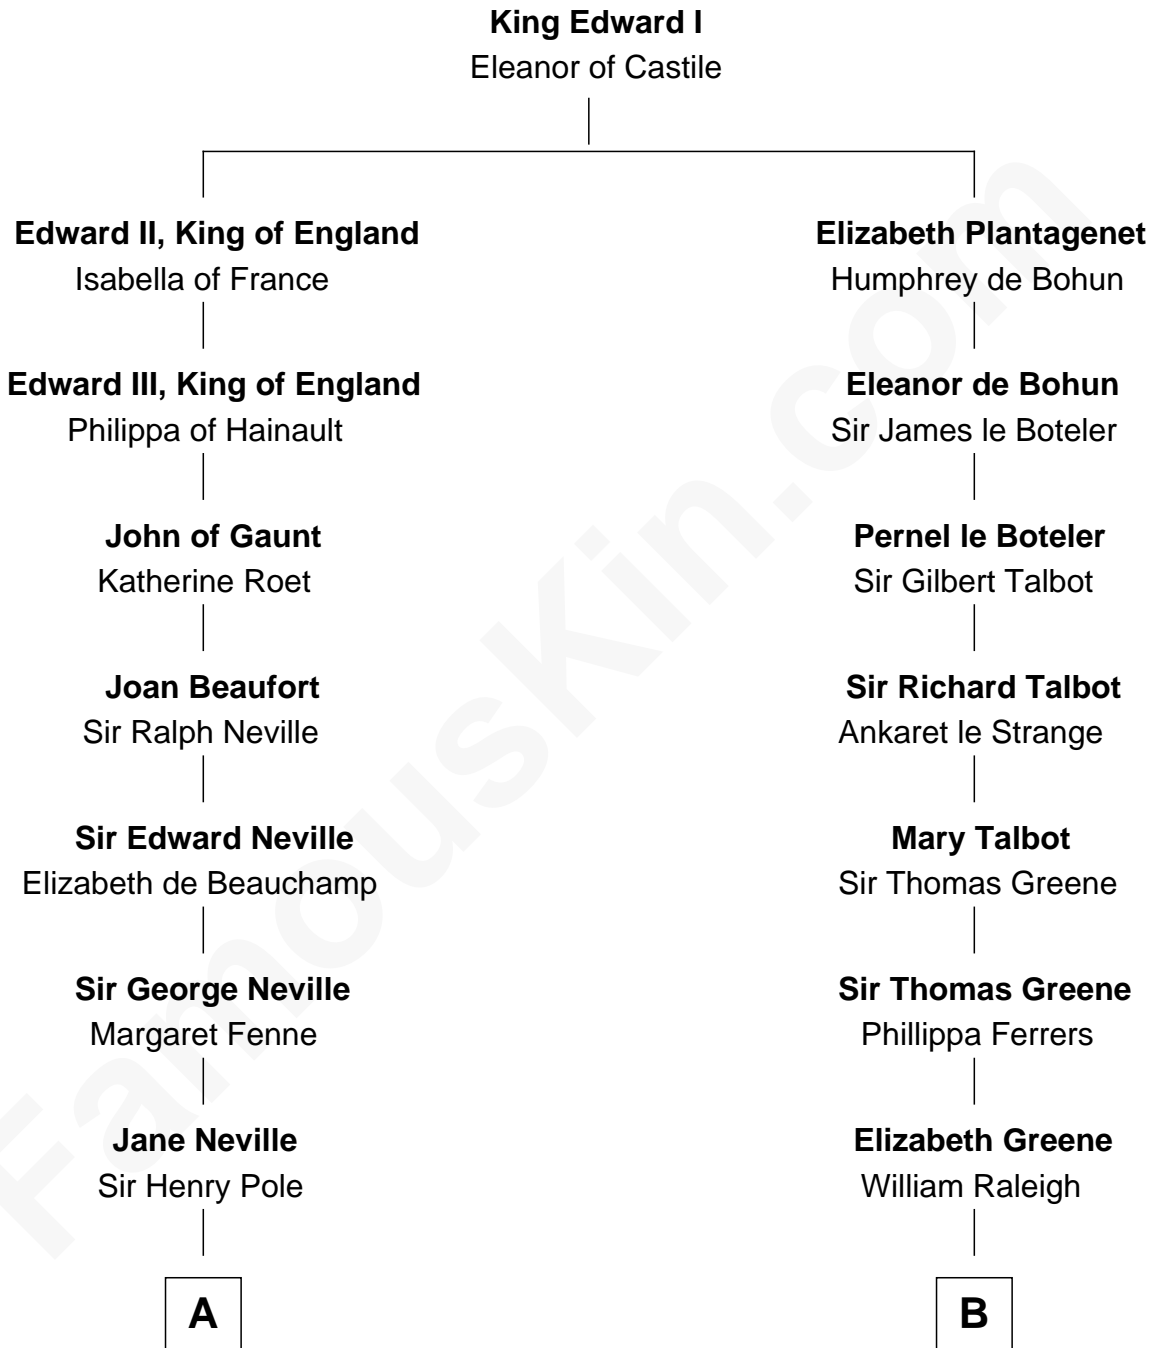

FamousKin.com Relationship Chart of

Prince William

Prince of Wales

20th cousin 1 time removed of

Shanghai Pierce

Texas Cattleman

A

Katherine Pole
Sir Francis Hastings