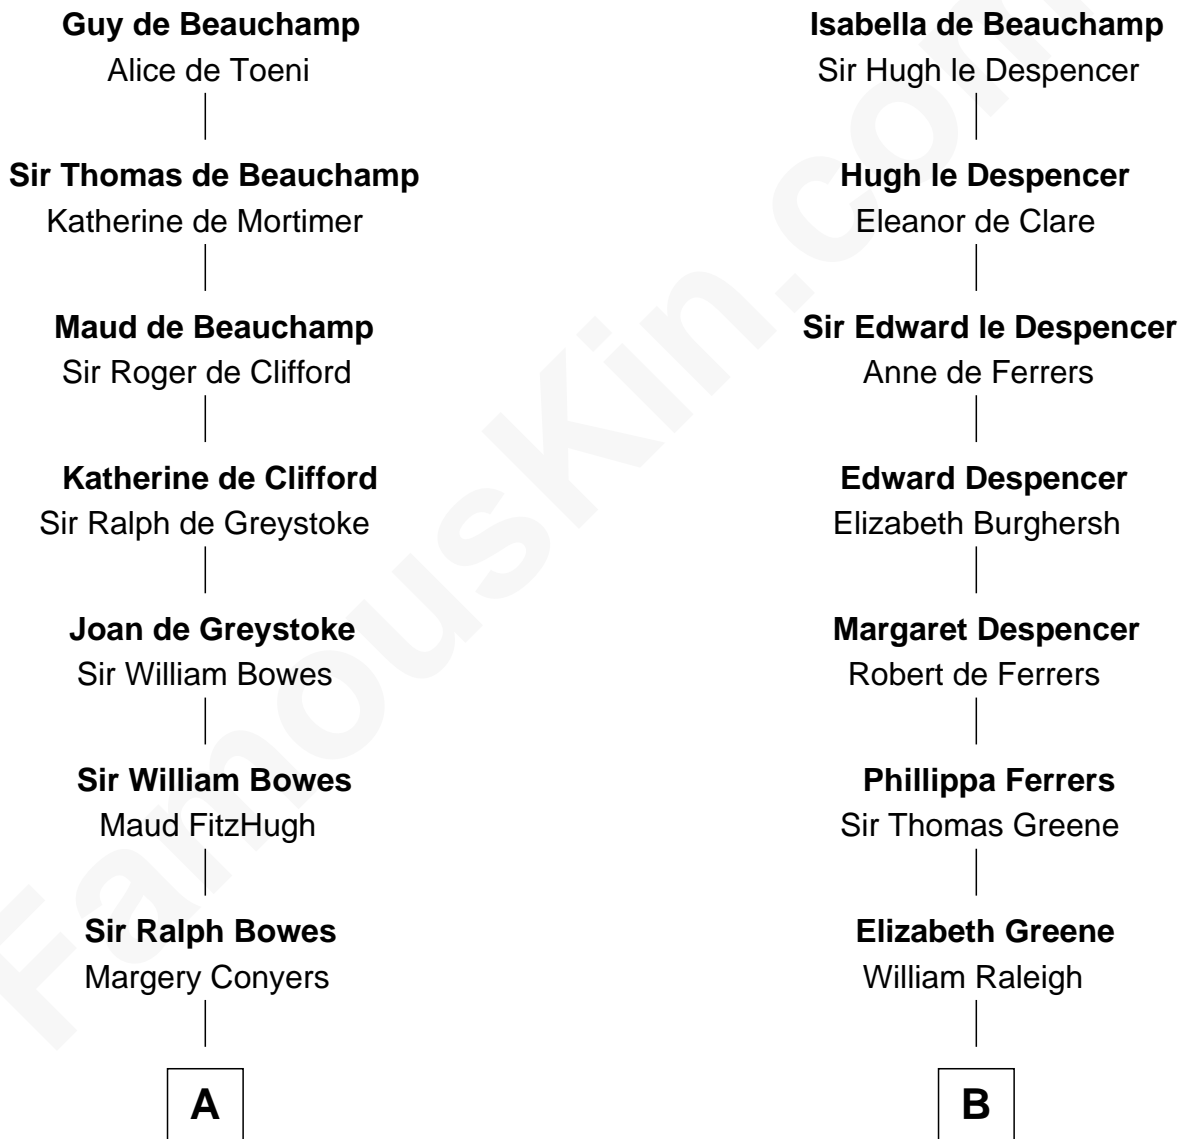

FamousKin.com Relationship Chart of

Prince William

Prince of Wales

20th cousin 1 time removed of

Shanghai Pierce

Texas Cattleman

William de Beauchamp

Maud FitzJohn

C

Claude George Bowes-Lyon
Cecilia Nina Cavendish-Bentinck

Elizabeth Bowes-Lyon
George VI, King of the United Kingdom

Elizabeth II, Queen of the United Kingdom
Prince Philip of Edinburgh

Charles III, King of the United Kingdom
Princess Diana Frances Spencer

Prince William
Prince of Wales

D

Ambless Wilbore
Nathaniel Stoddard

Susanna Stoddard
Isaac Pearce

Jonathan D. Pearce
Hanna Phillips Head

Shanghai Pierce
Texas Cattleman