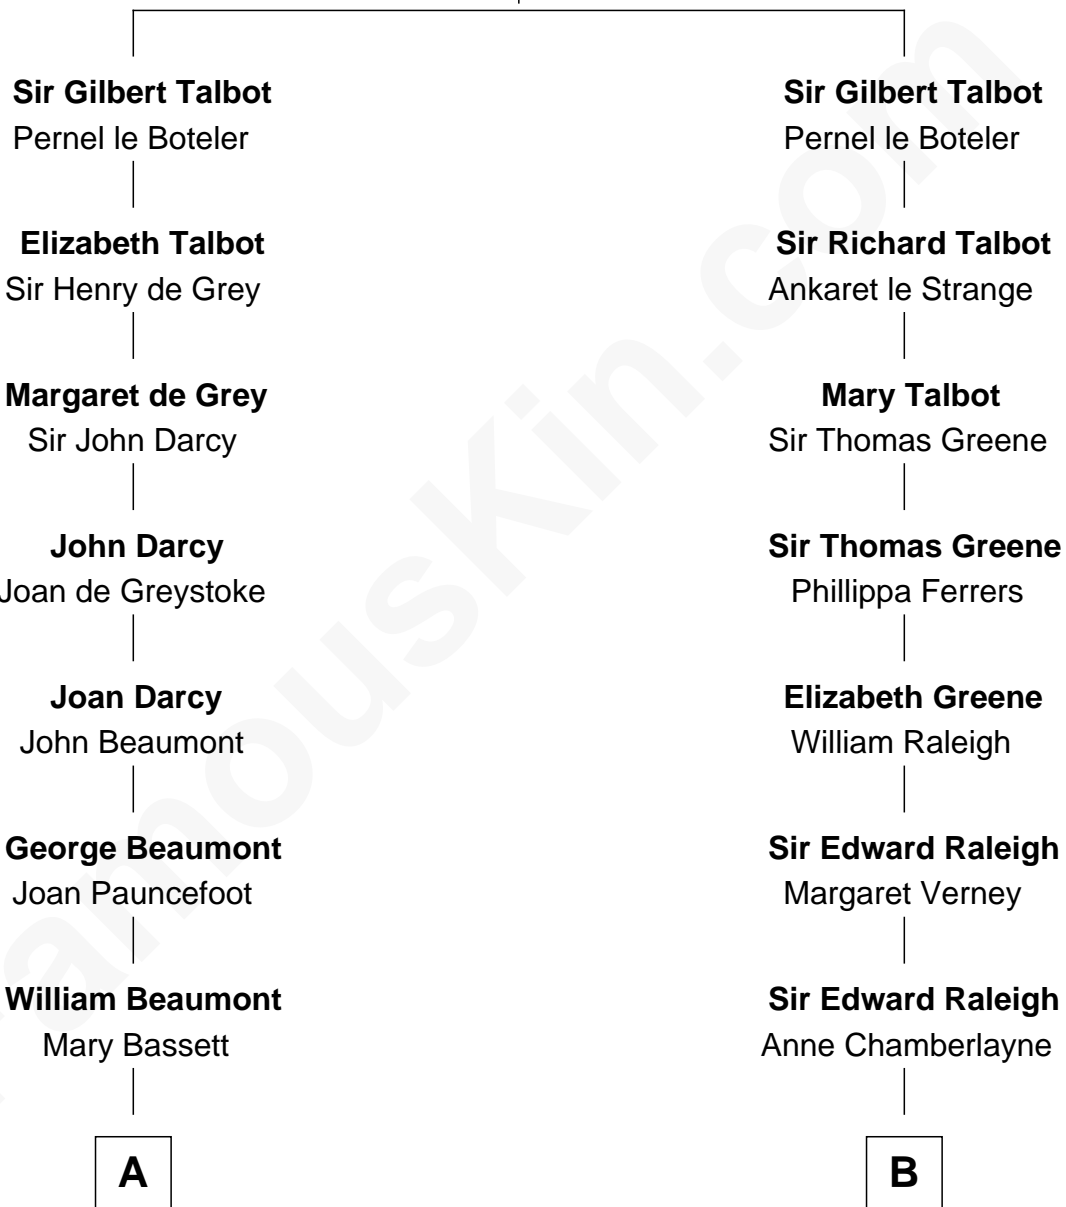

FamousKin.com Relationship Chart of

Prince William

Prince of Wales

18th cousin 3 times removed of

Shanghai Pierce

Texas Cattleman

Richard Talbot
Elizabeth Comyn

C

Rosalind Cecilia Caroline Bingham

James Albert Edward Hamilton

Cynthia Elinor Beatrix Hamilton

Albert Edward John Spencer

Edward John Spencer

Frances Ruth Burke Roche

Princess Diana Frances Spencer

Charles III, King of the United Kingdom

Prince William

Prince of Wales

D

Jonathan D. Pearce

Hanna Phillips Head

Shanghai Pierce

Texas Cattleman