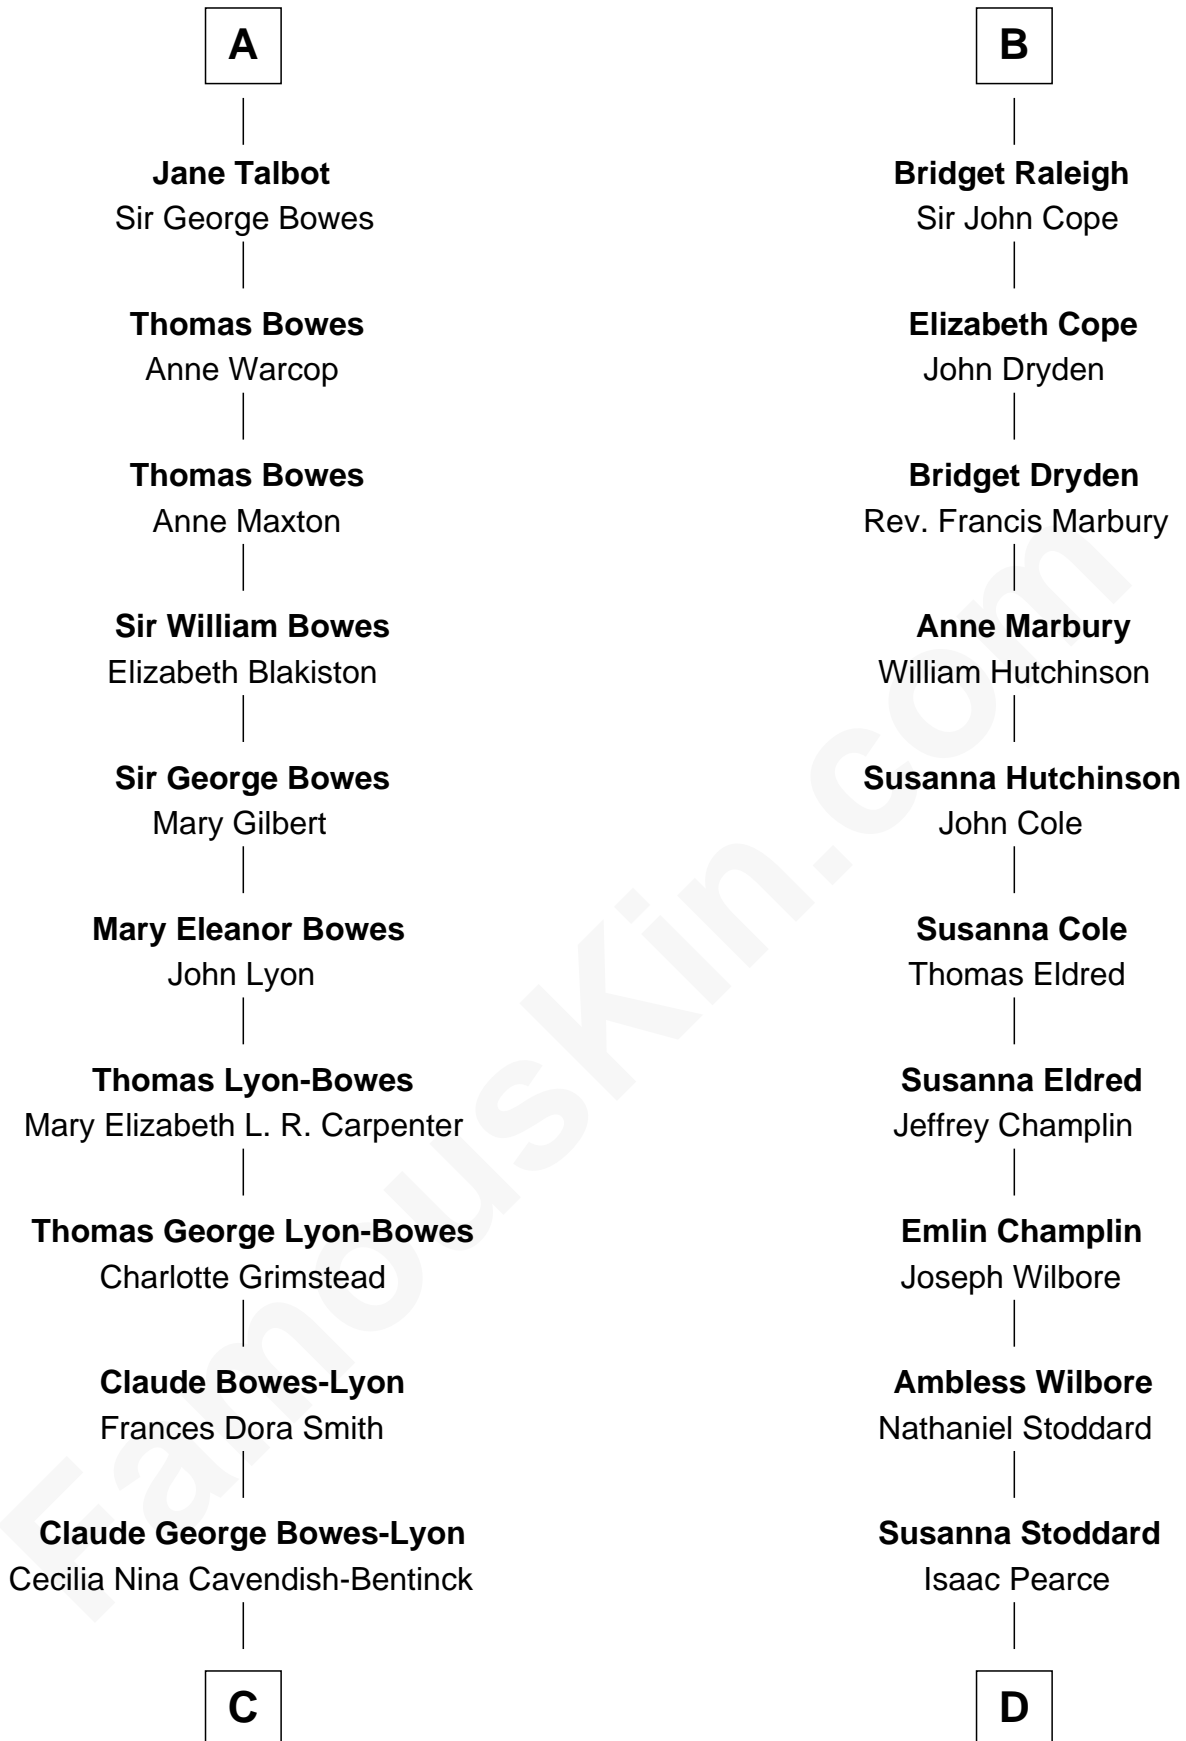

FamousKin.com Relationship Chart of

Prince William

Prince of Wales

18th cousin 2 times removed of

Shanghai Pierce

Texas Cattleman

Sir James le Boteler

Eleanor de Bohun

William Raleigh

Sir Edward Raleigh

Margaret Verney

Sir Edward Raleigh

Anne Chamberlayne

B

C

Elizabeth Bowes-Lyon

George VI, King of the United Kingdom

Elizabeth II, Queen of the United Kingdom

Prince Philip of Edinburgh

Charles III, King of the United Kingdom

Princess Diana Frances Spencer

Prince William

Prince of Wales

D

Jonathan D. Pearce

Hanna Phillips Head

Shanghai Pierce

Texas Cattleman

FamousKin.com