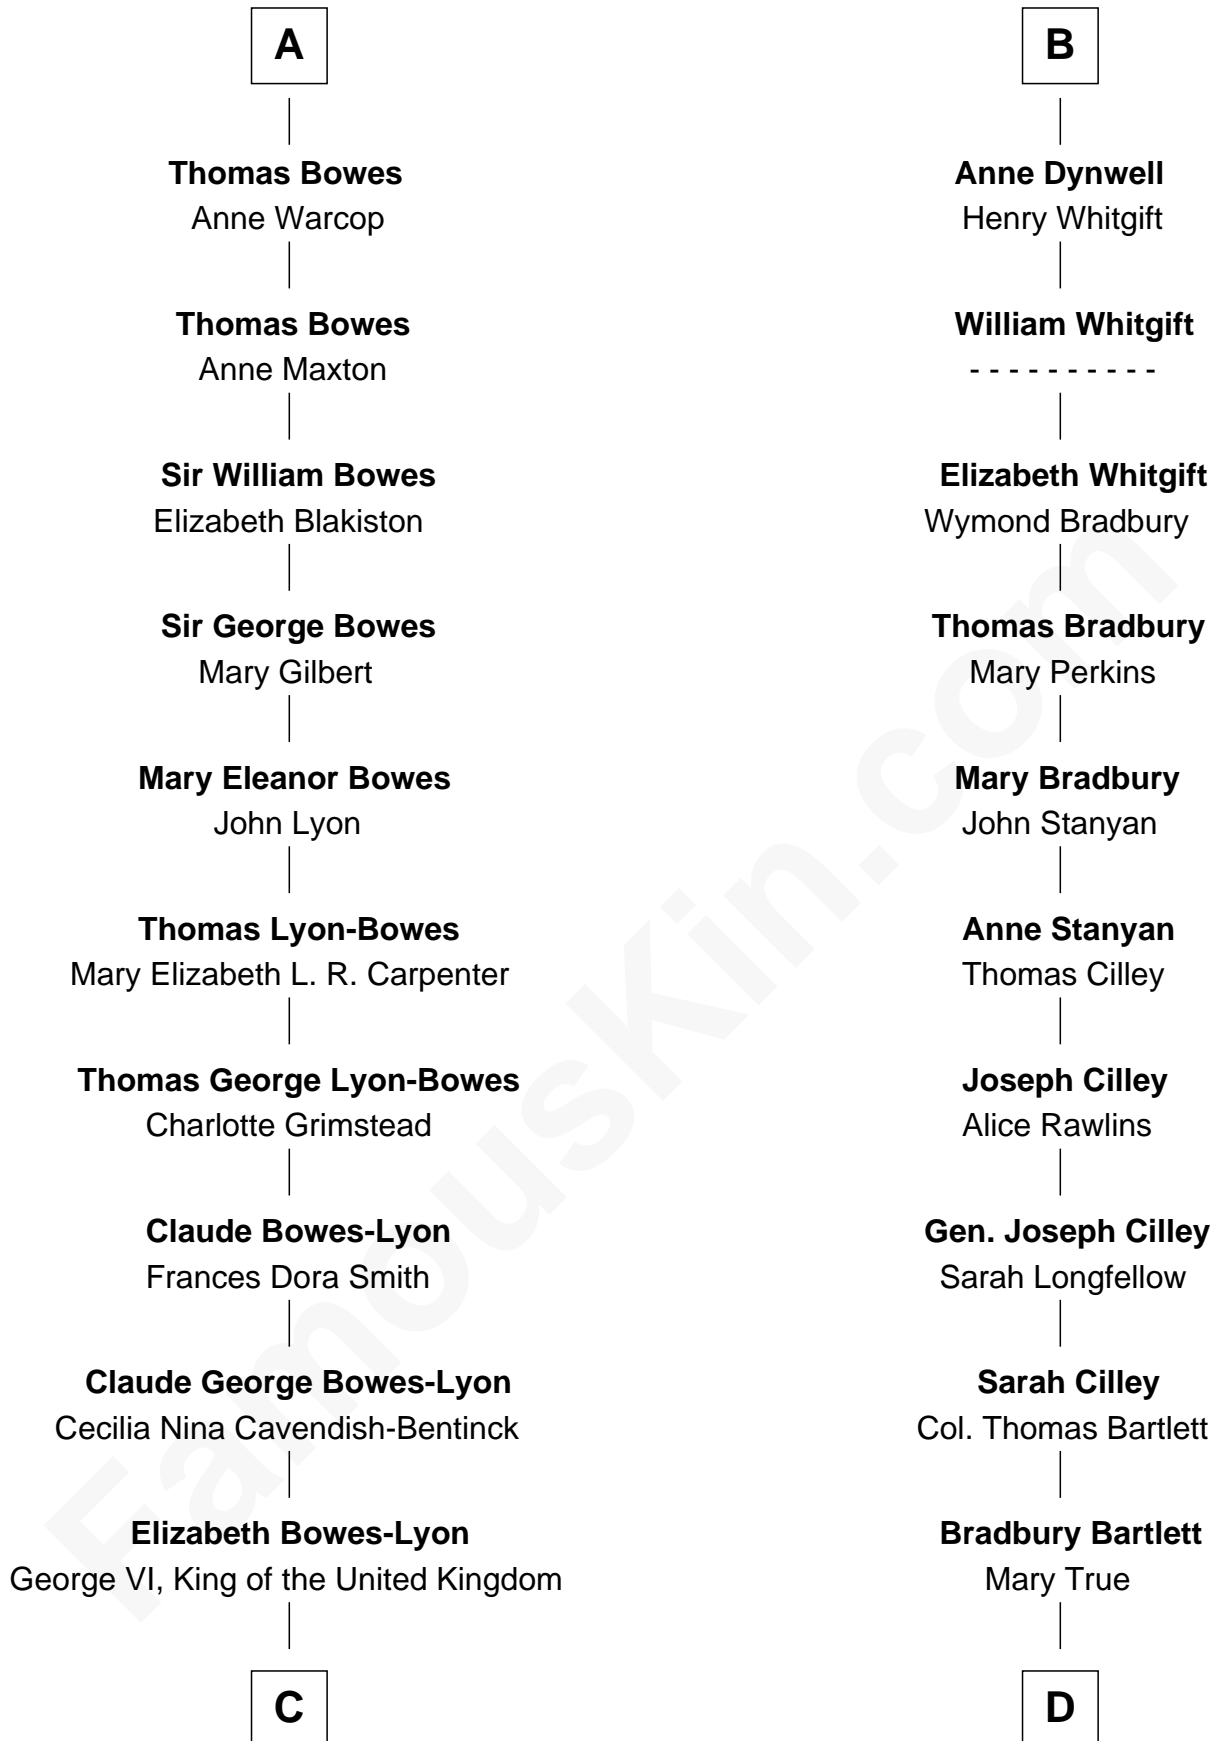

FamousKin.com Relationship Chart of

Prince William

Prince of Wales

19th cousin 1 time removed of

Alan Shepard

Mercury and Apollo Astronaut

Sir Robert de Clifford

Isabel de Berkeley

C

Elizabeth II, Queen of the United Kingdom

Prince Philip of Edinburgh

Charles III, King of the United Kingdom

Princess Diana Frances Spencer

Prince William

Prince of Wales

D

Thomas Bradbury Bartlett

Victoria Elizabeth Williams Cilley

Annie Elizabeth Bartlett

Frederick Johnson Shepard

Alan Bartlett Shepard

Pauline Renza Emerson

Alan Shepard

Mercury and Apollo Astronaut