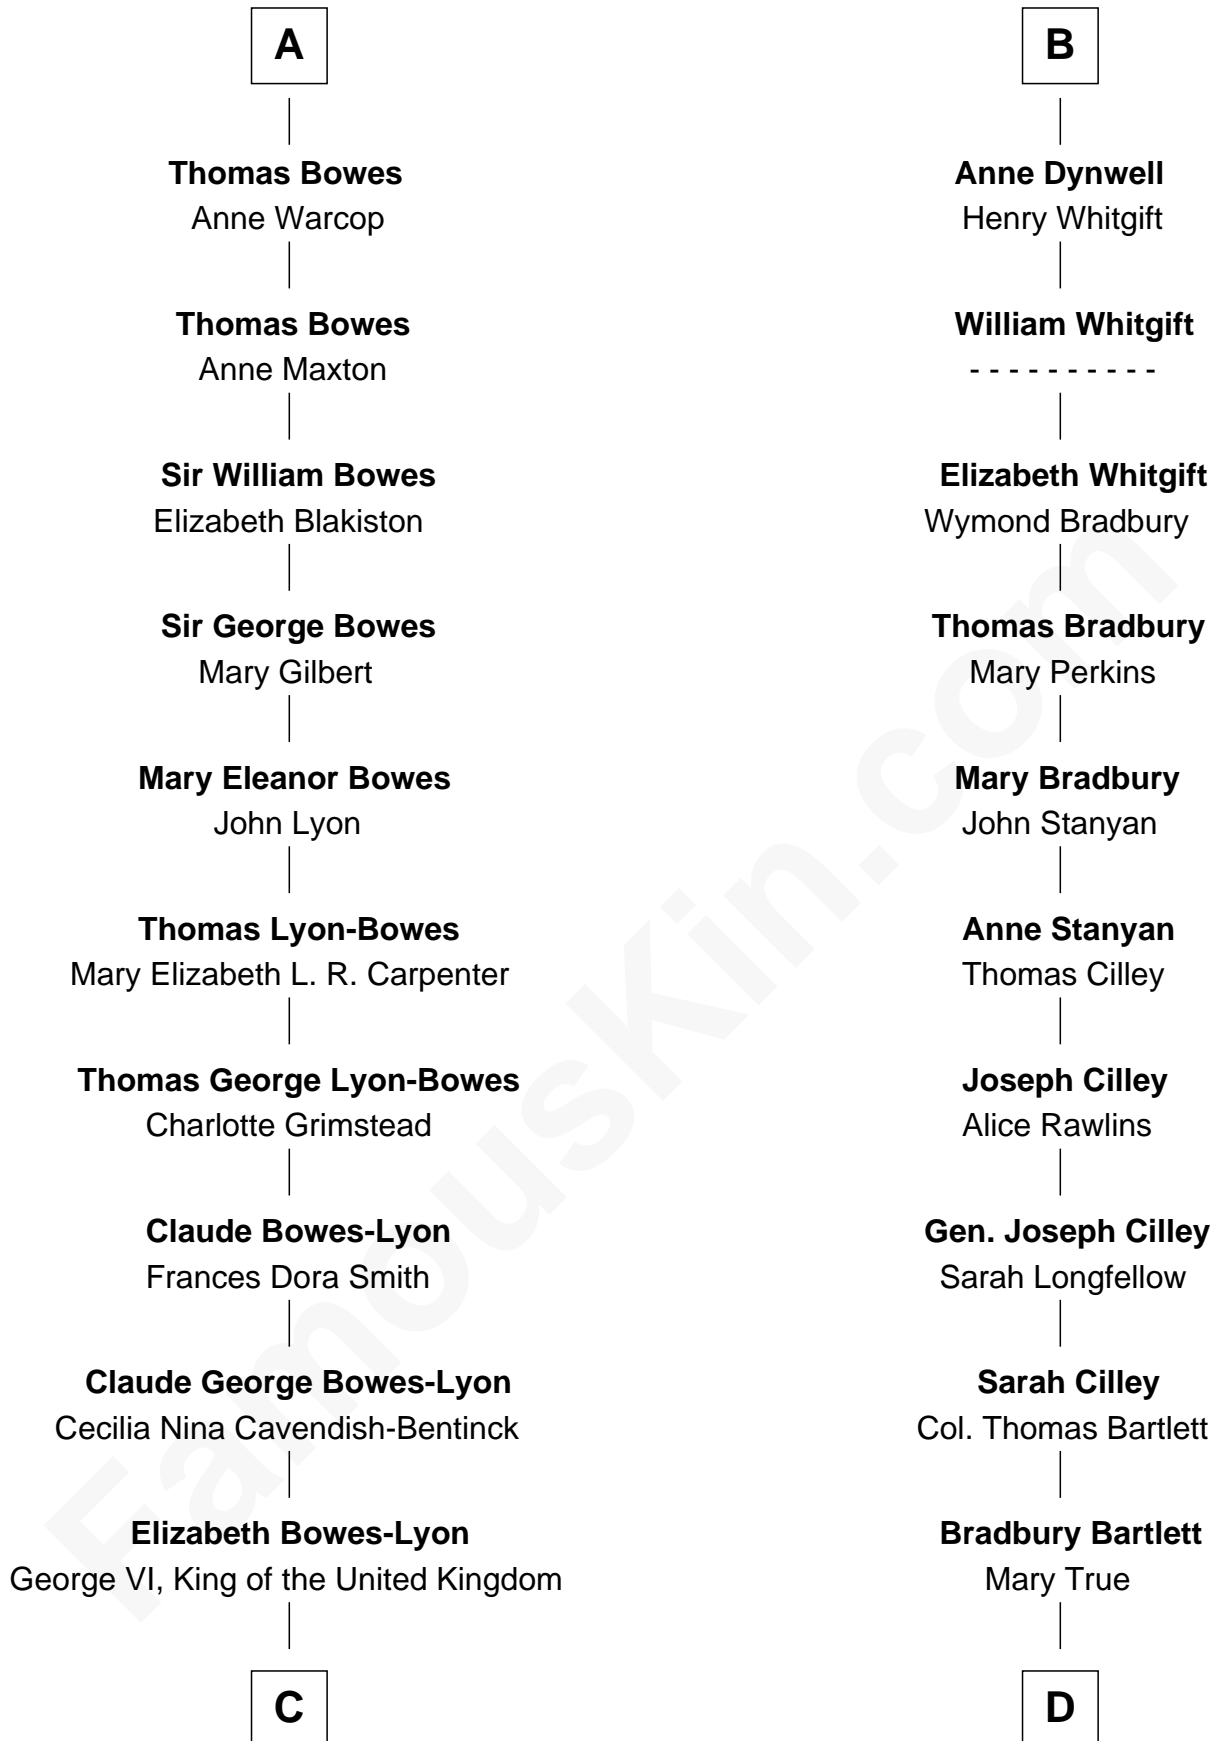

FamousKin.com Relationship Chart of

Prince William

Prince of Wales

19th cousin 1 time removed of

Alan Shepard

Mercury and Apollo Astronaut

Sir Thomas de Beauchamp

Katherine de Mortimer

C

Elizabeth II, Queen of the United Kingdom

Prince Philip of Edinburgh

Charles III, King of the United Kingdom

Princess Diana Frances Spencer

Prince William

Prince of Wales

D

Thomas Bradbury Bartlett

Victoria Elizabeth Williams Cilley

Annie Elizabeth Bartlett

Frederick Johnson Shepard

Alan Bartlett Shepard

Pauline Renza Emerson

Alan Shepard

Mercury and Apollo Astronaut