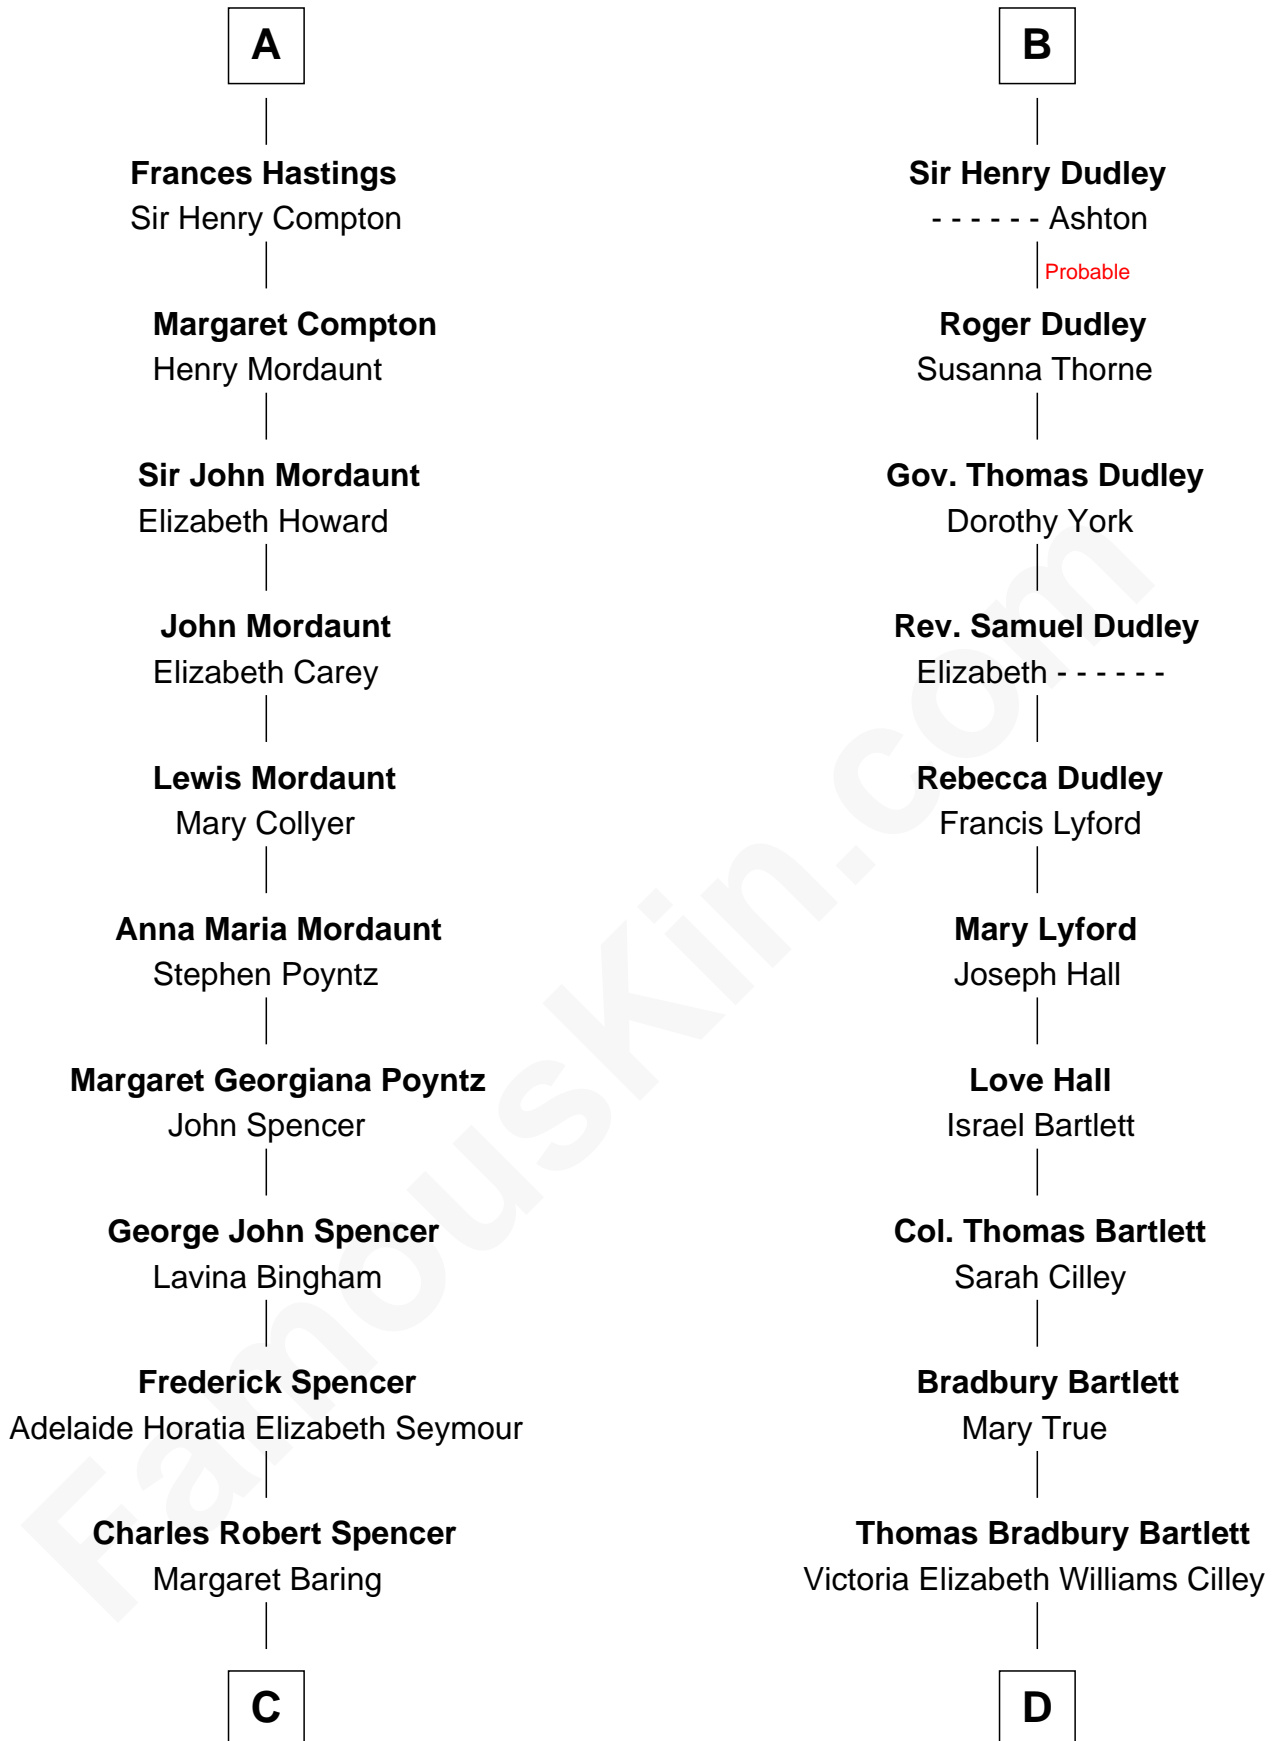

# FamousKin.com Relationship Chart of

**Prince William**

*Prince of Wales*

19th cousin 1 time removed of

**Alan Shepard**

*Mercury and Apollo Astronaut*

**William III of Hainault**

Jeanne of Valois

**Jane Neville**  
Sir Henry Pole

**Katherine Pole**  
Sir Francis Hastings

**A**

**Philippa of Hainault**  
Edward III, King of England

**John of Gaunt**  
Katherine Roet

**Joan Beaufort**  
Sir Ralph Neville

**Katherine Neville**  
Sir Thomas Strangeways

**Joan Strangeways**  
Sir William Willoughby

**Cecily Willoughby**  
Sir Edward Sutton

**Sir John Sutton**  
Cecily Grey

**B**

**C**

**Albert Edward John Spencer**  
Cynthia Elinor Beatrix Hamilton

**Edward John Spencer**  
Frances Ruth Burke Roche

**Princess Diana Frances Spencer**  
Charles III, King of the United Kingdom

**Prince William**  
*Prince of Wales*

**D**

**Annie Elizabeth Bartlett**  
Frederick Johnson Shepard