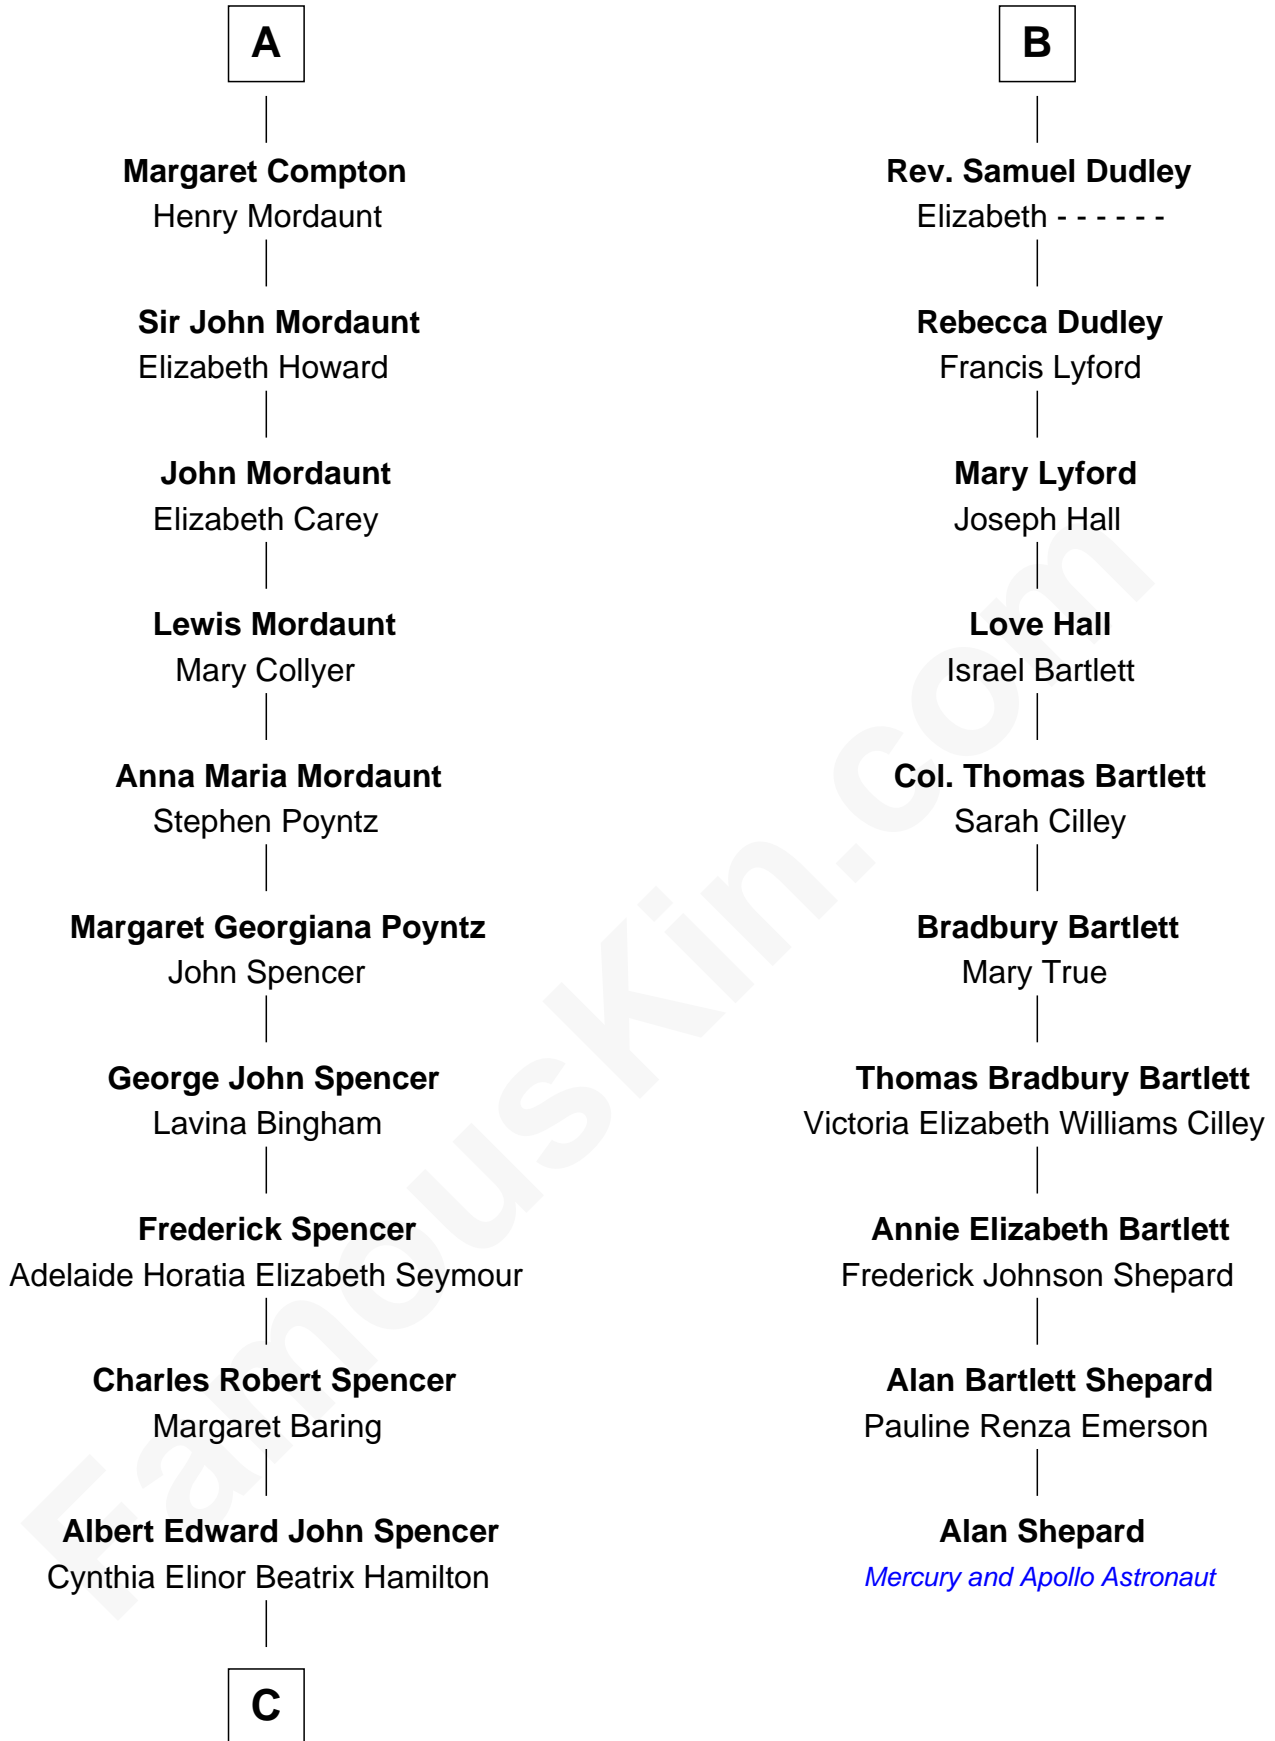

# FamousKin.com Relationship Chart of

**Prince William**

*Prince of Wales*

16th cousin 3 times removed of

**Alan Shepard**

*Mercury and Apollo Astronaut*

**Eleanor Holand**

*with husband  
Roger Mortimer*

Cecily Grey

**Sir Henry Pole**

Jane Neville

**Sir Henry Dudley**

----- Ashton

*Probable*

**Katherine Pole**

Sir Francis Hastings

**Roger Dudley**

Susanna Thorne

**Frances Hastings**

Sir Henry Compton

**Gov. Thomas Dudley**

Dorothy York

**A**

**B**