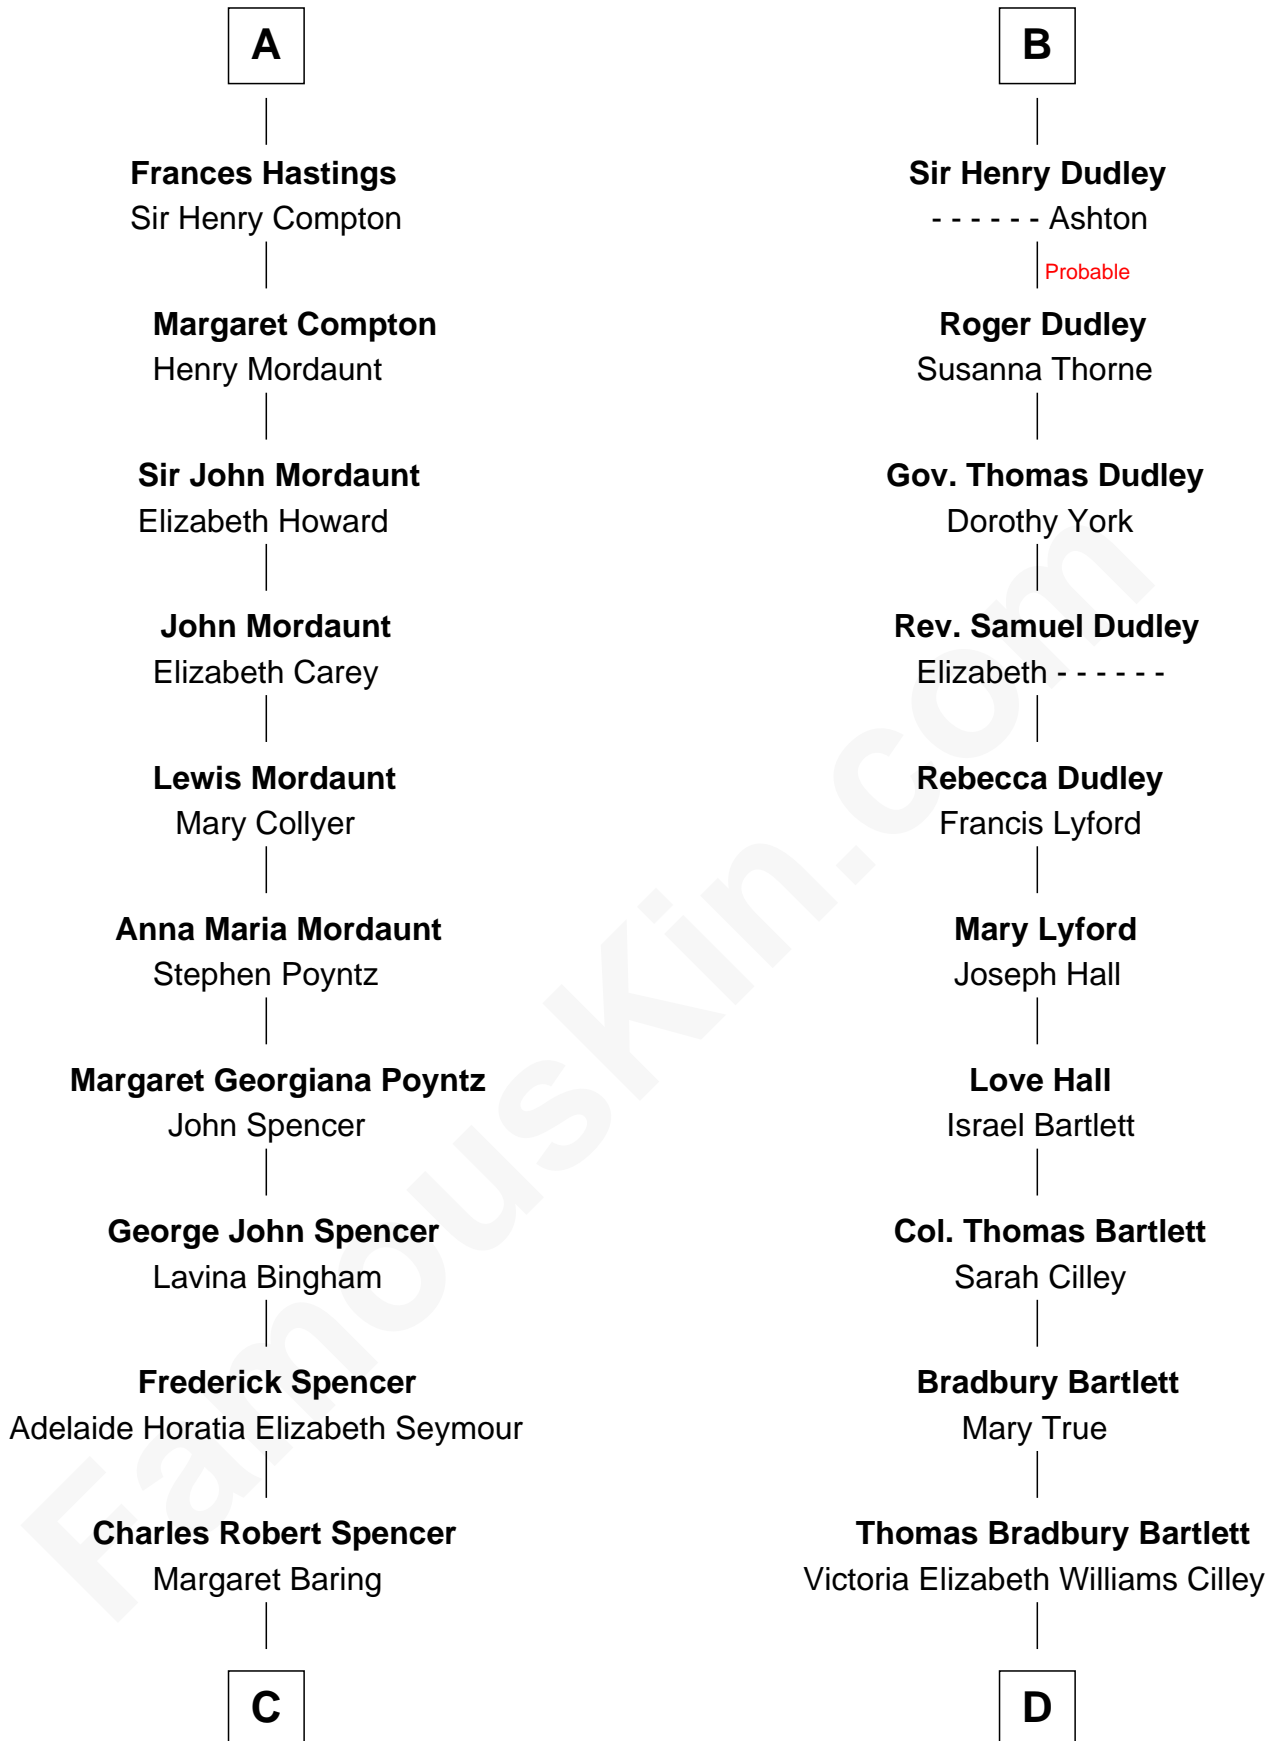

FamousKin.com Relationship Chart of

Prince William

Prince of Wales

19th cousin 1 time removed of

Alan Shepard

Mercury and Apollo Astronaut

Sir Henry de Percy

Eleanor de Arundel

Sir William Willoughby

Cecily Willoughby

Sir Edward Sutton

Sir John Sutton

Cecily Grey

B

C

Albert Edward John Spencer