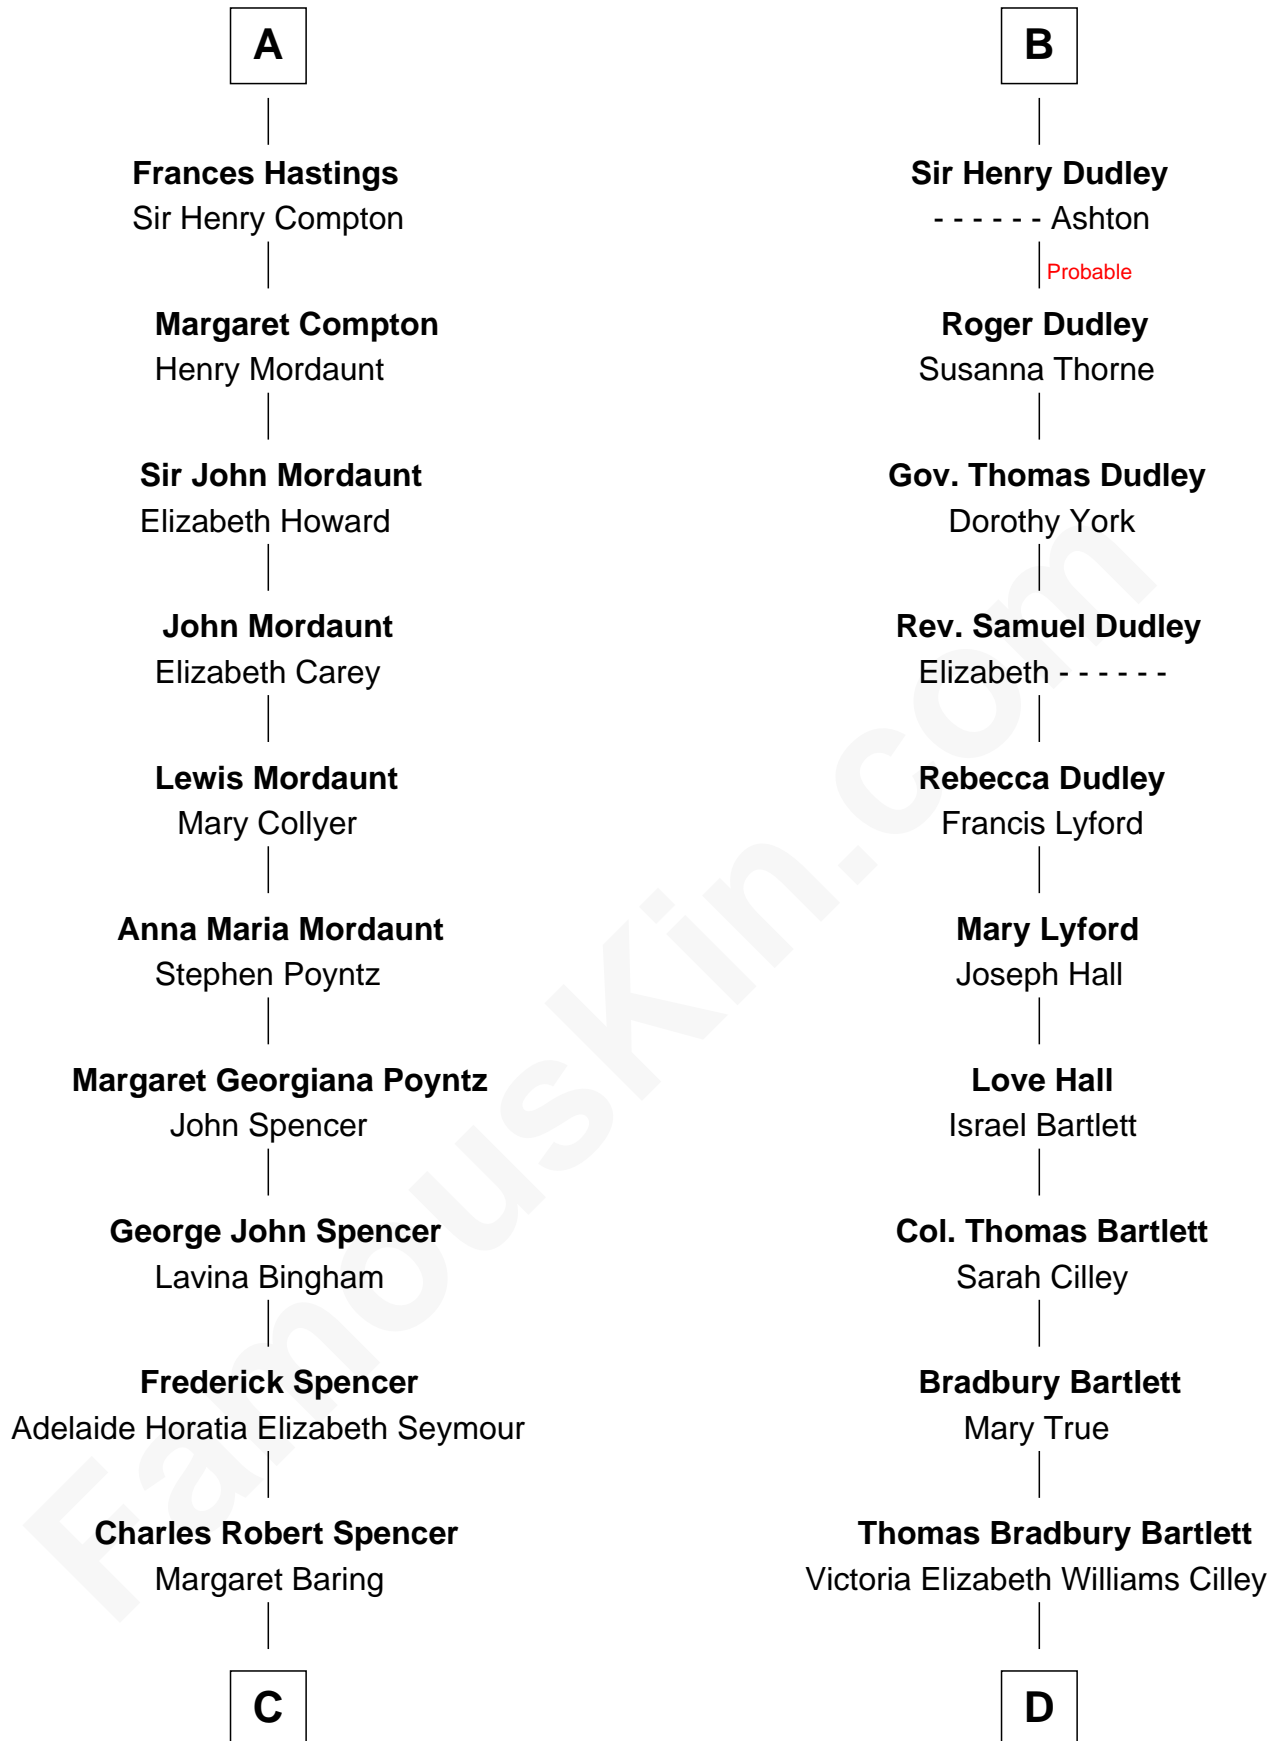

# FamousKin.com Relationship Chart of

**Prince William**

*Prince of Wales*

19th cousin 1 time removed of

**Alan Shepard**

*Mercury and Apollo Astronaut*

**Sir Ranulph de Neville**

Euphemia de Clavinging

Sir William Willoughby

**Cecily Willoughby**

Sir Edward Sutton

**Sir John Sutton**

Cecily Grey

**B**

**C**

**Albert Edward John Spencer**  
Cynthia Elinor Beatrix Hamilton

**Edward John Spencer**  
Frances Ruth Burke Roche

**Princess Diana Frances Spencer**  
Charles III, King of the United Kingdom

**Prince William**  
*Prince of Wales*

**D**

**Annie Elizabeth Bartlett**  
Frederick Johnson Shepard