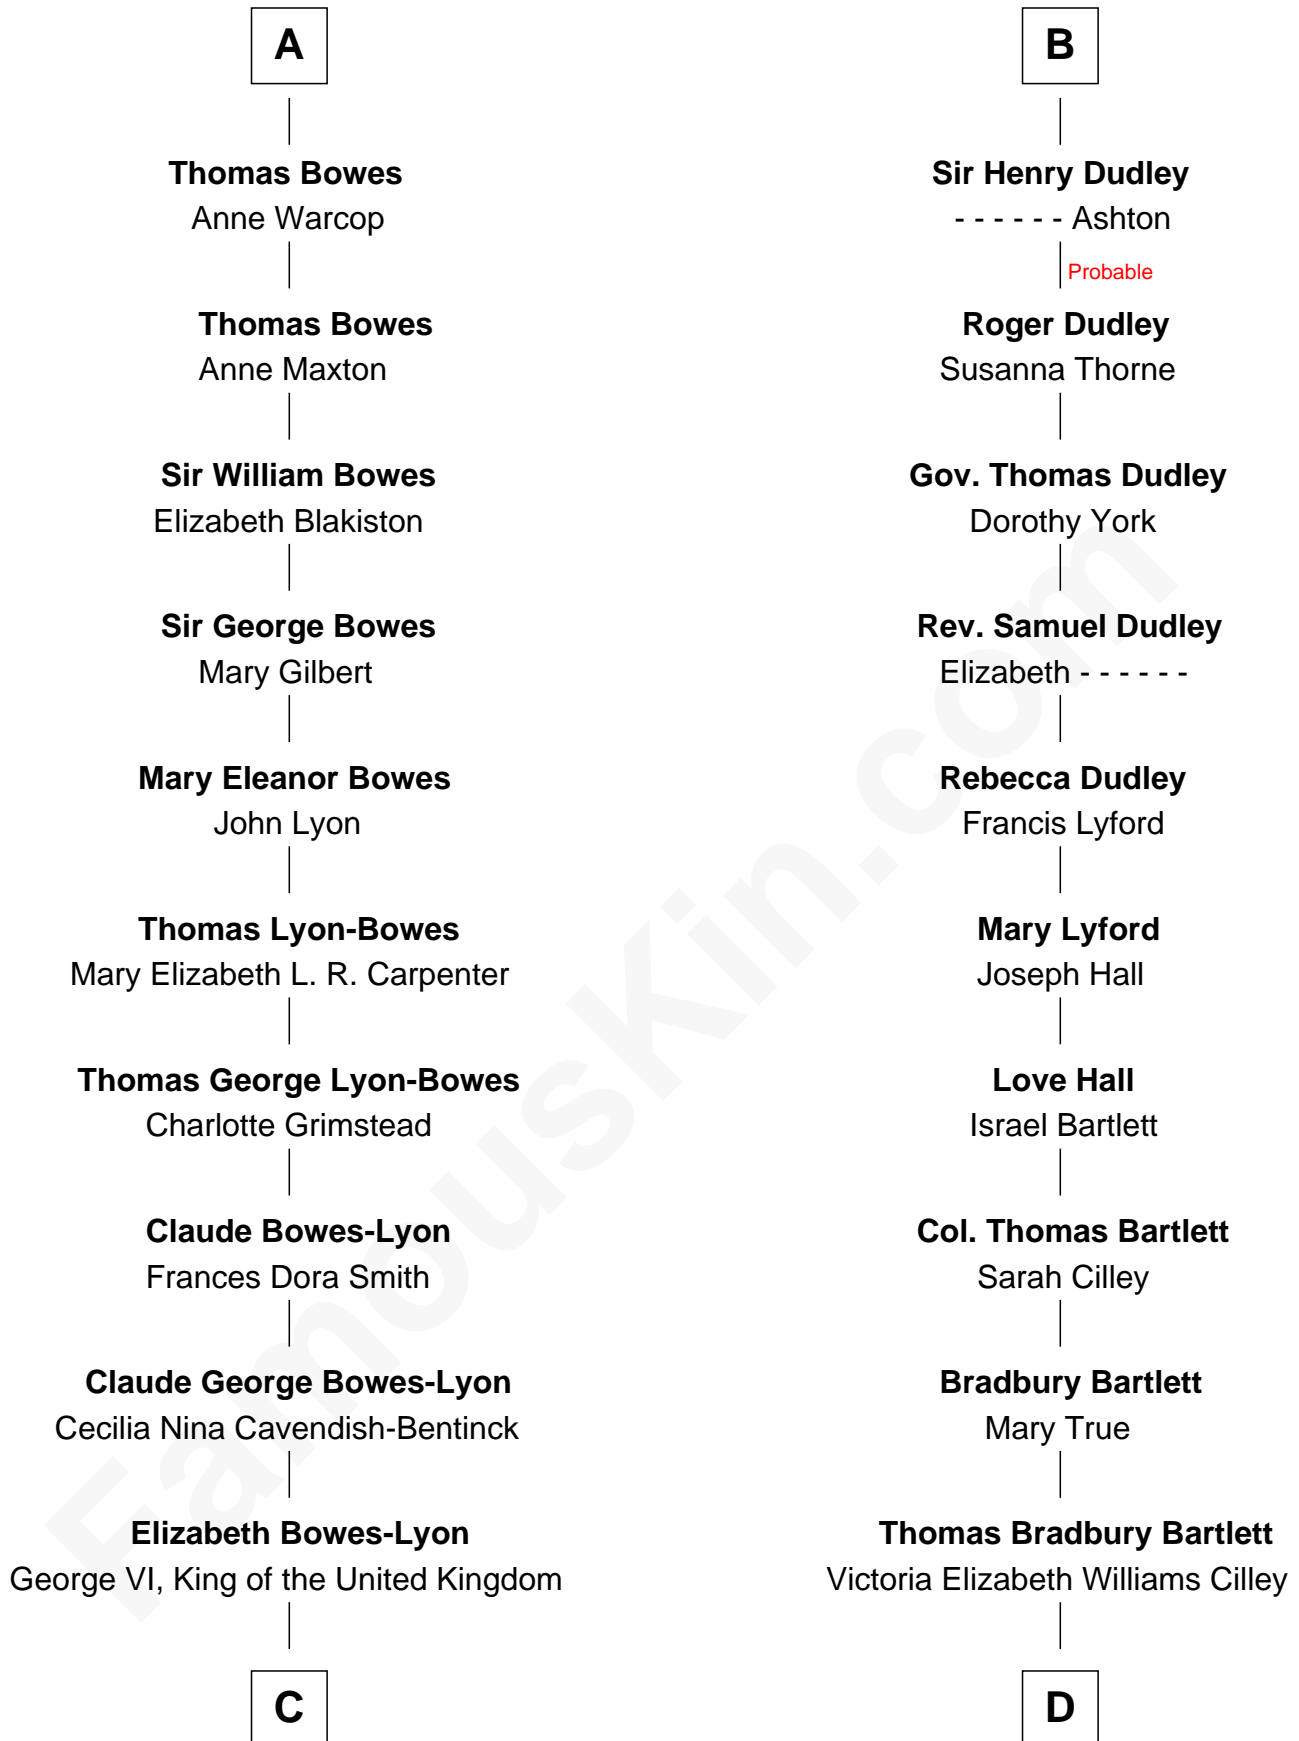

FamousKin.com Relationship Chart of

Prince William

Prince of Wales

19th cousin of

Alan Shepard

Mercury and Apollo Astronaut

Edmund Fitzalan

Alice de Warenne

C

Elizabeth II, Queen of the United Kingdom

Prince Philip of Edinburgh

Charles III, King of the United Kingdom

Princess Diana Frances Spencer

Prince William

Prince of Wales

D

Annie Elizabeth Bartlett

Frederick Johnson Shepard

Alan Bartlett Shepard

Pauline Renza Emerson

Alan Shepard

Mercury and Apollo Astronaut

FamousKin.com