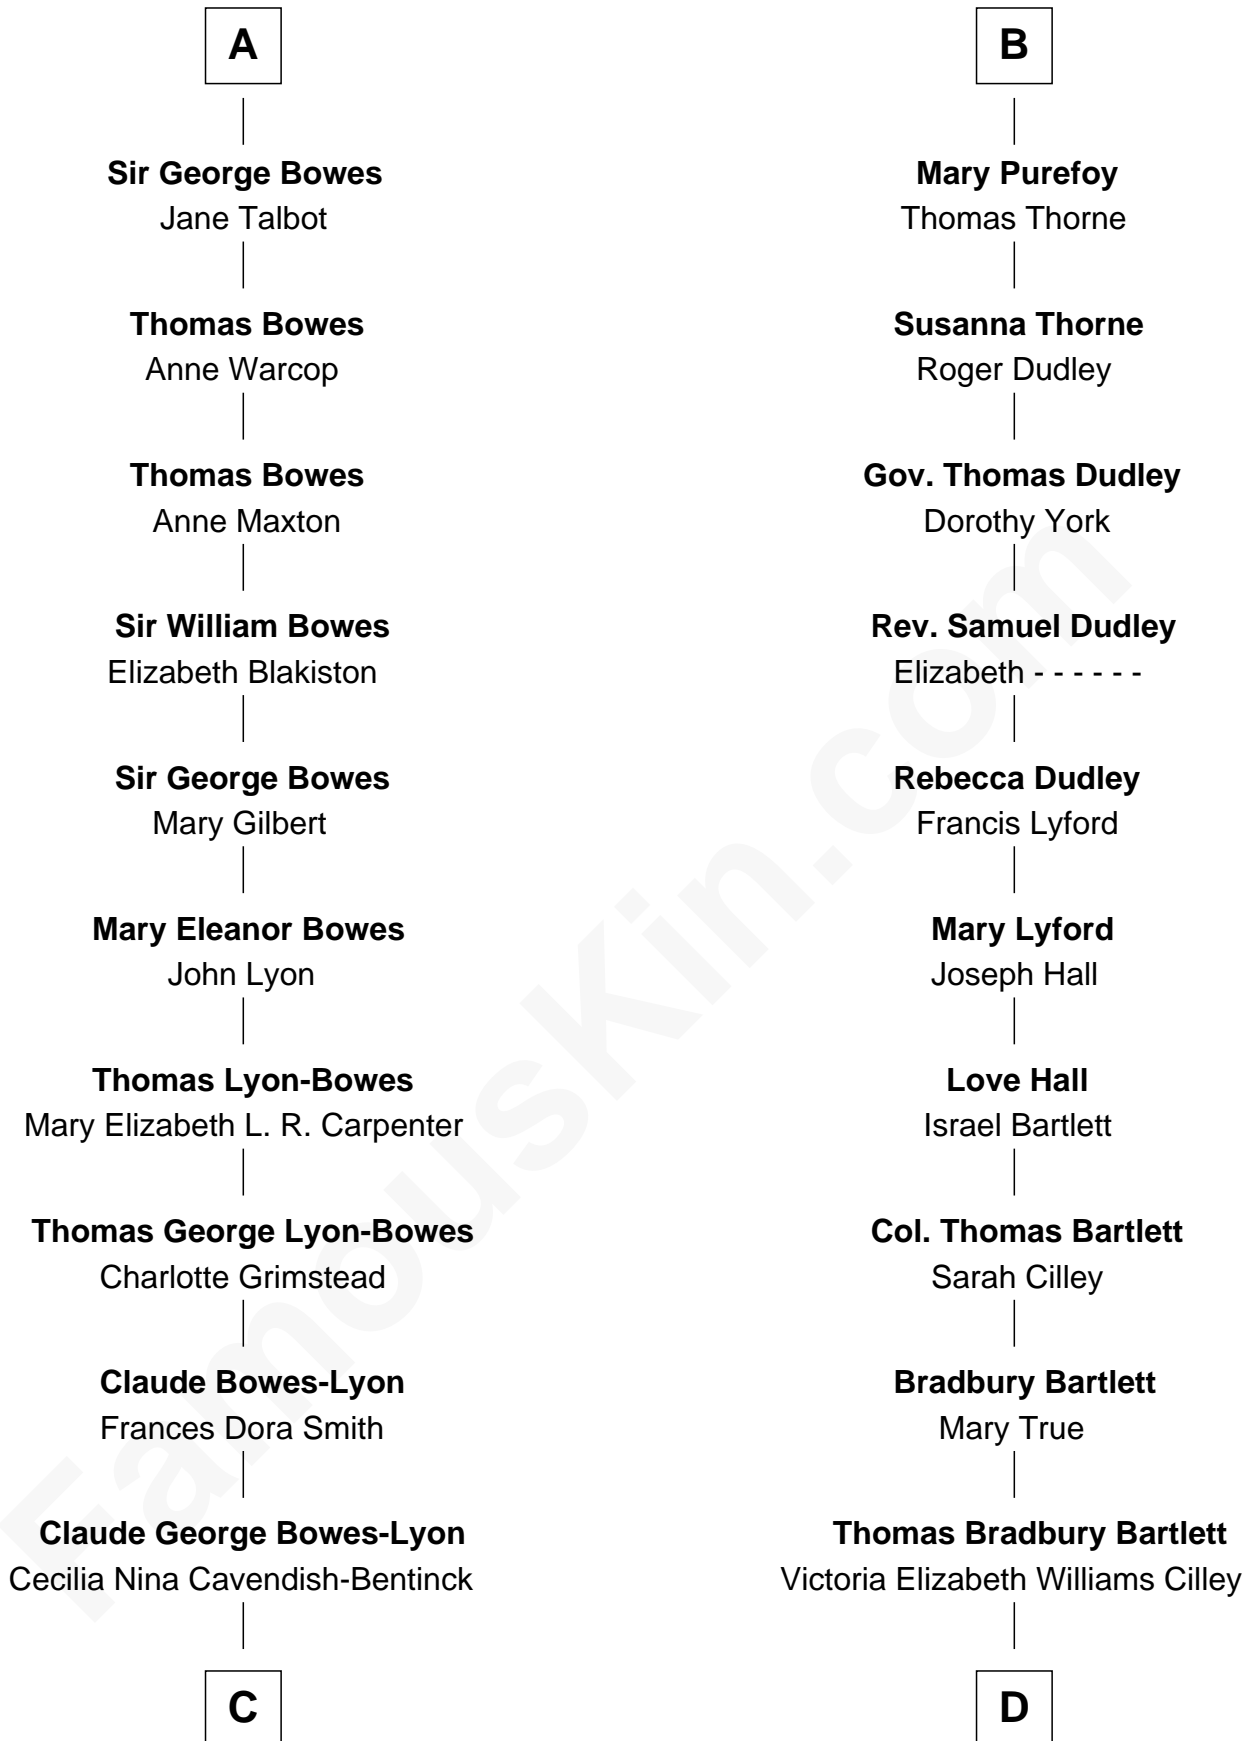

FamousKin.com Relationship Chart of

Prince William

Prince of Wales

19th cousin 1 time removed of

Alan Shepard

Mercury and Apollo Astronaut

C

Elizabeth Bowes-Lyon

George VI, King of the United Kingdom

Elizabeth II, Queen of the United Kingdom

Prince Philip of Edinburgh

Charles III, King of the United Kingdom

Princess Diana Frances Spencer

Prince William

Prince of Wales