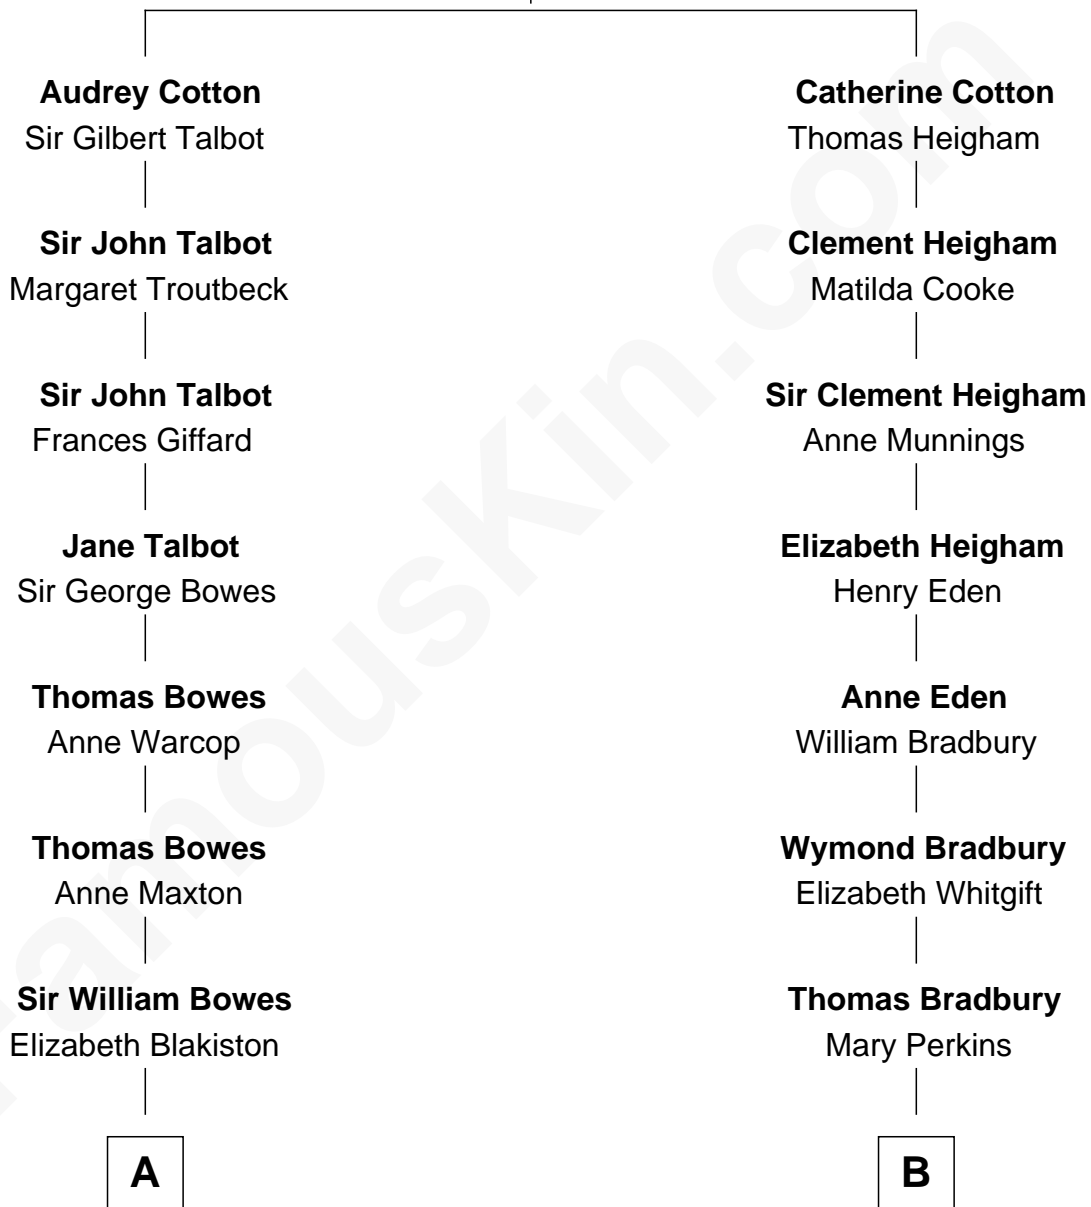

# FamousKin.com Relationship Chart of

**Prince William**

*Prince of Wales*

16th cousin of

**Alan Shepard**

*Mercury and Apollo Astronaut*

**William Cotton**

Alice Abbott

**A**

**Sir George Bowes**

Mary Gilbert

**Mary Eleanor Bowes**

John Lyon

**Thomas Lyon-Bowes**

Mary Elizabeth L. R. Carpenter

**Thomas George Lyon-Bowes**

Charlotte Grimstead

**Claude Bowes-Lyon**

Frances Dora Smith

**Claude George Bowes-Lyon**

Cecilia Nina Cavendish-Bentinck

**Elizabeth Bowes-Lyon**

George VI, King of the United Kingdom

**Elizabeth II, Queen of the United Kingdom**