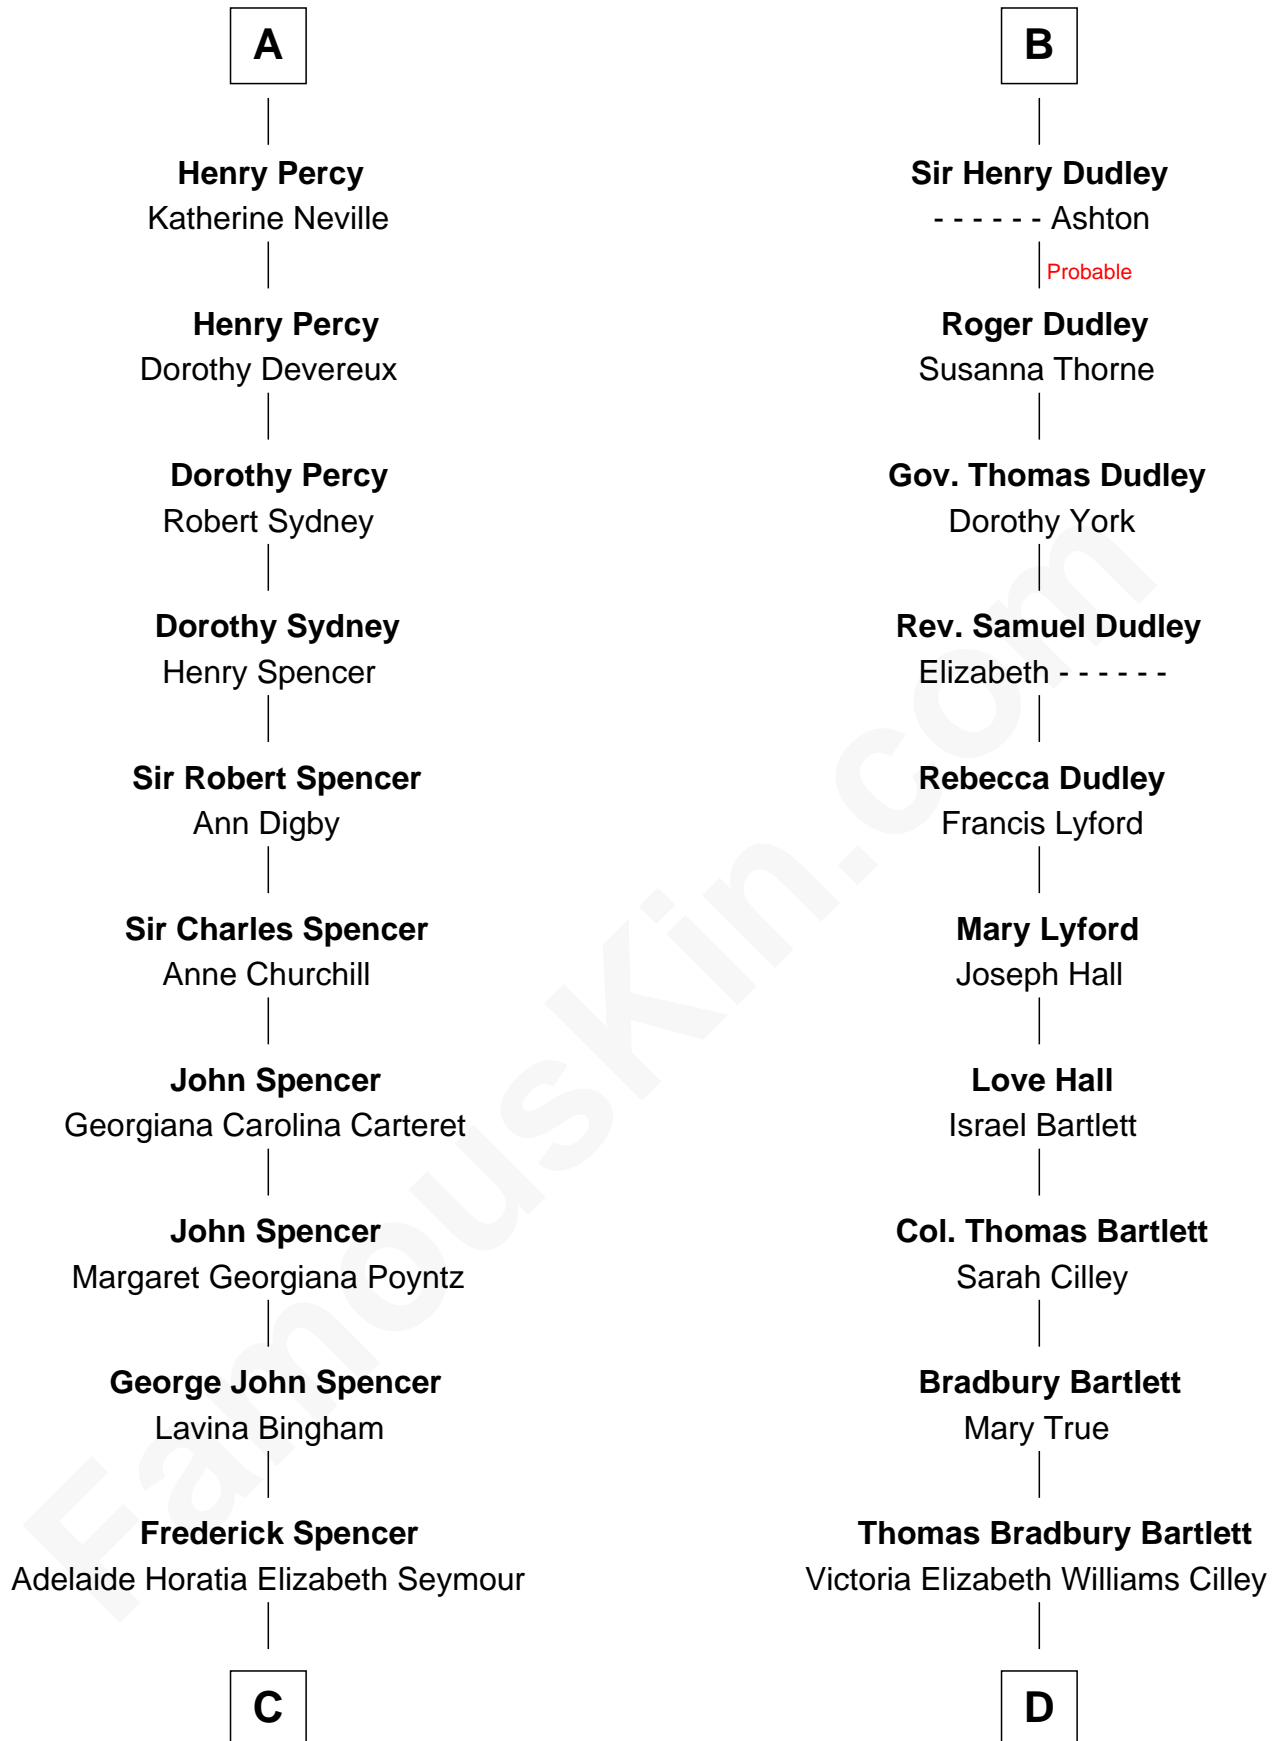

FamousKin.com Relationship Chart of

Prince William

Prince of Wales

19th cousin 2 times removed of

Alan Shepard

Mercury and Apollo Astronaut

Edmund of Woodstock

Margaret Wake

C

Charles Robert Spencer

Margaret Baring

Albert Edward John Spencer

Cynthia Elinor Beatrix Hamilton

Edward John Spencer

Frances Ruth Burke Roche

Princess Diana Frances Spencer