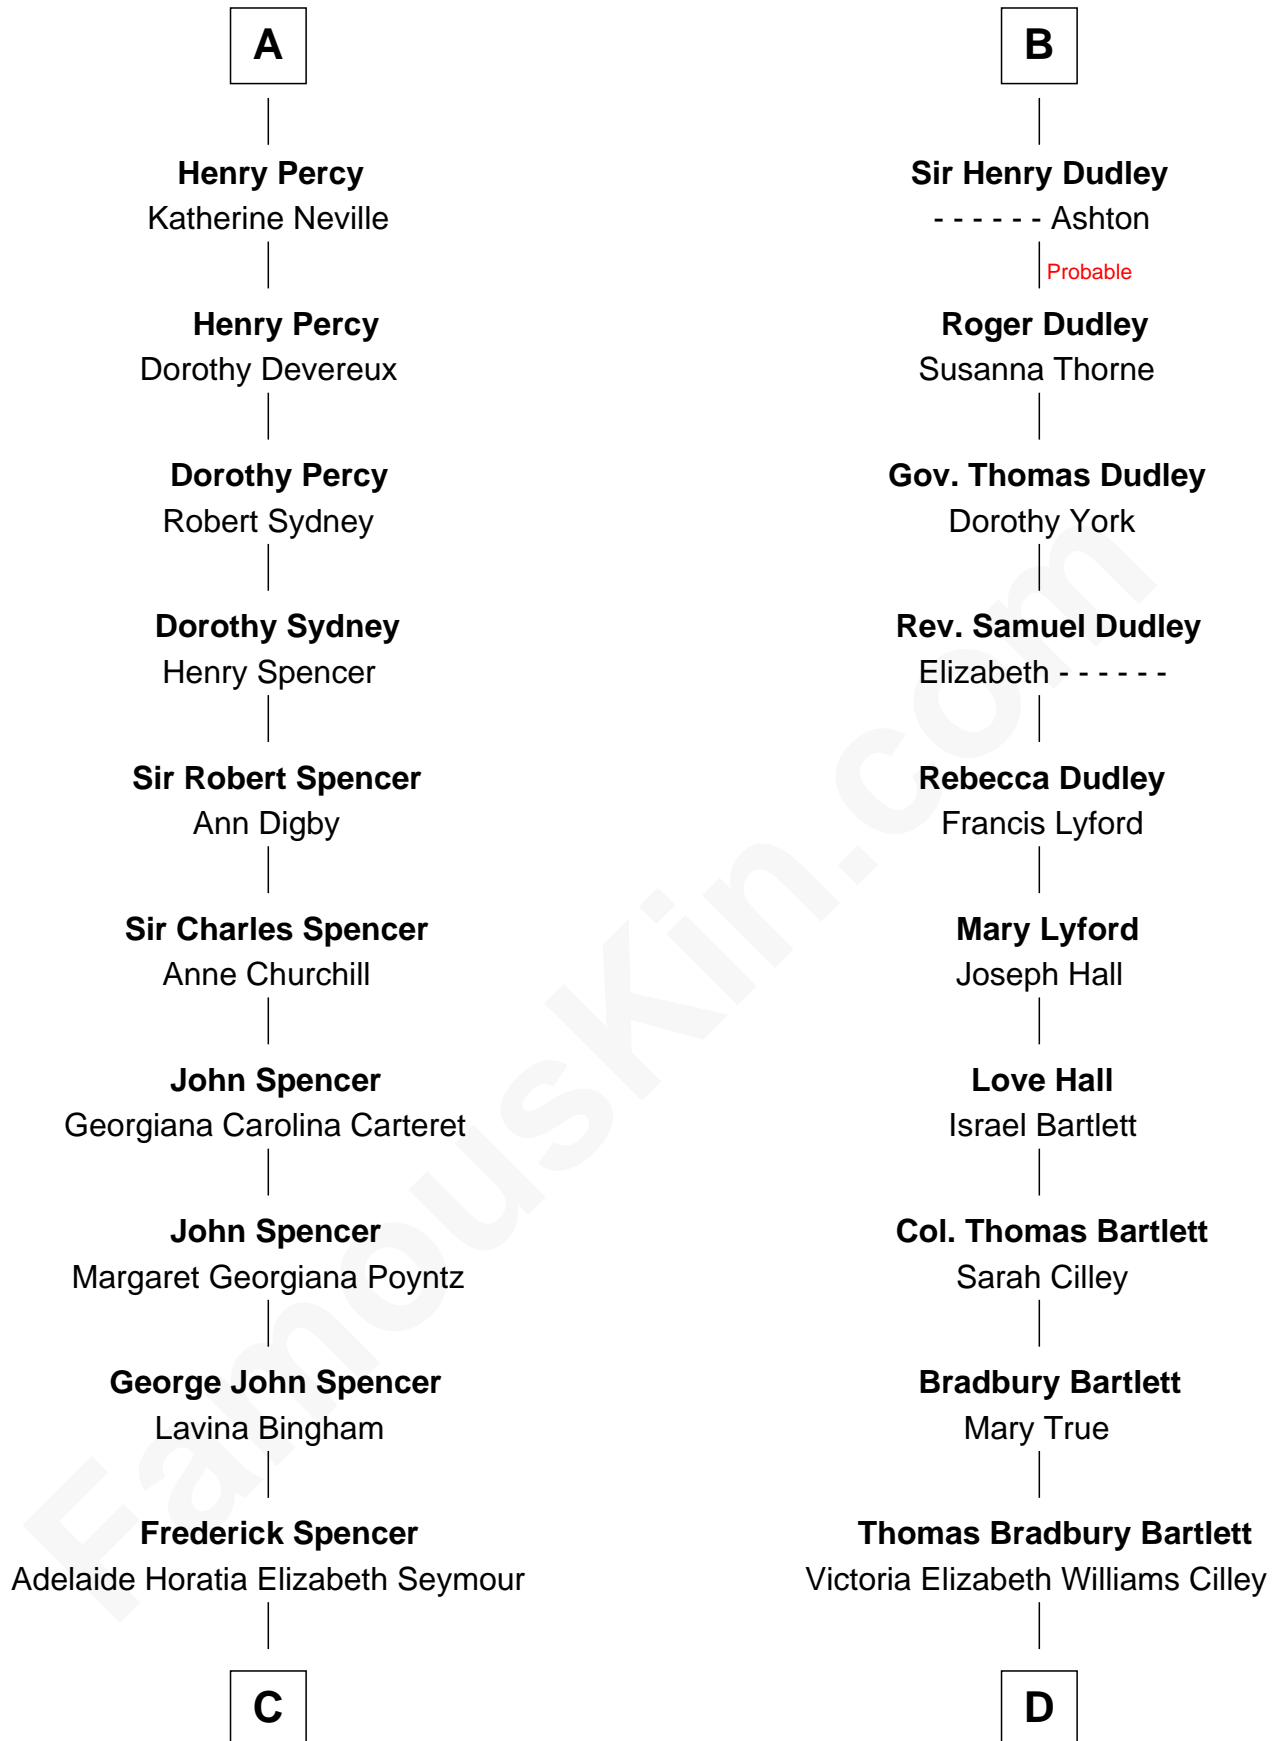

# FamousKin.com Relationship Chart of

**Prince William**

*Prince of Wales*

19th cousin 2 times removed of

**Alan Shepard**

*Mercury and Apollo Astronaut*

**Sir Robert de Holland**

Maude la Zouche

**C**

**Charles Robert Spencer**

Margaret Baring

**Albert Edward John Spencer**

Cynthia Elinor Beatrix Hamilton

**Edward John Spencer**

Frances Ruth Burke Roche

**Princess Diana Frances Spencer**

Charles III, King of the United Kingdom

**Prince William**

*Prince of Wales*

**D**

**Annie Elizabeth Bartlett**

Frederick Johnson Shepard

**Alan Bartlett Shepard**

Pauline Renza Emerson